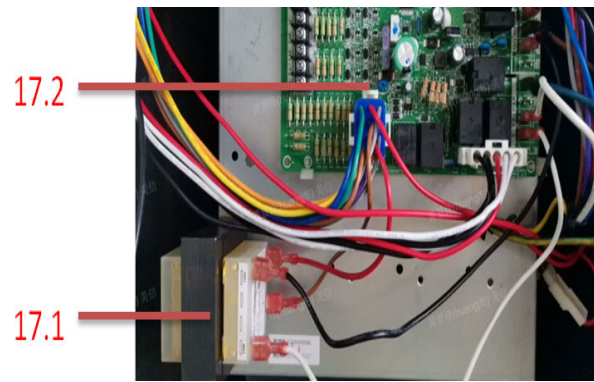

Model

96M060B3B

No.	Part Name	Quantity	BOM Code	Price	Remark
1	Combustor assembly	1	12227600001408		
1.1	Thermostat	2.0	17400513000045		
1.2	Firing pin	1.0	17427600000007		
1.3	Special sensor	1.0	11201006000010		
1.4	Combustor	3.0	17427600000004		
2	Gas pipe assembly	1	15427600000065		
2.1	Gas pipe assembly	1.0	15427600000007		
2.1.1	Copper nozzle	3.0	15527600000001		
2.2	Gas valve	1.0	17427600001389		
3	Drain box weld assembly	1	12127600000018		
4	Upper cover assembly	1	12227600000171		
5	Exhaust fan components	1	17400801002944		
6	Plastic cover	2	12127600000009		
7	Bottom cover assembly	1	12227600000163		
8	Air switch	1	17400515000422		
9	Air switch	1	17400515000421		
10	Smoke exhaust fan gasket	1	12427600000049		
11	Smoke exhaust elbow	1	12127600000015		
12	Smoke exhaust pipe joint assembly	1	12127600000016		
13	Junction box cover	1	12227600000817		
14	Junction box	1	12227600000818		
15	Smoke vent buckle	1	12127600000365		
16	Air switch	1	17400515000420		
17	E-part box assembly	1	17227600000941		
17.1	Linear Transformer	1.0	11203103000197		
17.2	Tie-in assembly of main control board	1.0	17127600000708		
18	Door switch	1	17427600001148		
20	Thermostat	2	17400513000874		
21	Brushless DC Motor	1	11002015011986		
22	Motor bracket ass'y I	4	12227600000245		
23	Motor bracket II	1	12223000001993		
24	Bottom supporting board	1	12227600000265		
25	Base sealplate assembly	1	12227600000849		
26	Partition board assembly	1	12227600000222		
27	Cabinet assembly	1	12227600000842		
28	Supporting bar assembly	2	12227600000274		
29	Front cover assembly	1	12227600000169		
30	Air inlet pipe joint	1	12127600000010		
31	Heat exchanger assembly	1	15727600000080		
31.1	Primary heat exchanger assembly	1.0	15727600000009		
31.2	Secondary heat exchanger assembly	1.0	15827600000032		
31.3	Spoiler	3.0	12227600000059		
31.4	Heat exchanger gasket	1.0	12427600000022		
31.5	Gas-collecting cover gasket	1.0	12427600000027		
31.6	Back gas-collecting cover	1.0	12227600000234		
32	Drain pan gasket	1	12427600000035		
33	Thermostat	1	17400513001114		
34	Silicone tube	1	12627600000005		
35	Silicone tube	2	12627600000006		
36	Silicone tube	1	12627600000007		
37	Silicone tube	1	12627600000009		
38	Strong electric cable group	1	17401203016840		