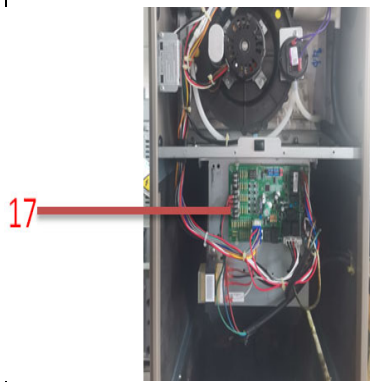

Model

96M060B3B

No.	Part Name	Quantity	BOM Code	Price	Remark
1	Combustor assembly	1	12227600001408		
1.1	Thermostat	2.0	17400513000045		
1.2	Firing pin	1.0	17427600000007		
1.3	Special sensor	1.0	11201006000010		
1.4	Combustor	3.0	17427600000004		
2	Gas pipe assembly	1	15427600000065		
2.1	Gas pipe assembly	1.0	15427600000007		
2.1.1	Copper nozzle	3.0	15527600000001		
2.2	Gas valve	1.0	17427600001389		
3	Drain box weld assembly	1	12127600000018		
4	Upper cover assembly	1	12227600000171		
5	Exhaust fan components	1	17400801002944		
6	Plastic cover	2	12127600000009		
7	Bottom cover assembly	1	12227600000163		
8	Air switch	1	17400515000422		
9	Air switch	1	17400515000421		
10	Smoke exhaust fan gasket	1	12427600000049		
11	Smoke exhaust elbow	1	12127600000015		
12	Smoke exhaust pipe joint assembly	1	12127600000016		
13	Junction box cover	1	12227600000817		
14	Junction box	1	12227600000818		
15	Smoke vent buckle	1	12127600000365		
16	Air switch	1	17400515000420		
17	E-part box assembly	1	17227600000941		
17.1	Linear Transformer	1.0	11203103000197		
17.2	Tie-in assembly of main control board	1.0	17127600000708		
18	Door switch	1	17427600001148		
20	Thermostat	2	17400513000874		
21	Brushless DC Motor	1	11002015011986		
22	Motor bracket ass'y I	4	12227600000245		
23	Motor bracket II	1	12223000001993		
24	Bottom supporting board	1	12227600000265		
25	Base sealplate assembly	1	12227600000849		
26	Partition board assembly	1	12227600000222		
27	Cabinet assembly	1	12227600000842		
28	Supporting bar assembly	2	12227600000274		
29	Front cover assembly	1	12227600000169		
30	Air inlet pipe joint	1	12127600000010		
31	Heat exchanger assembly	1	15727600000080		
31.1	Primary heat exchanger assembly	1.0	15727600000009		
31.2	Secondary heat exchanger assembly	1.0	15827600000032		
31.3	Spoiler	3.0	12227600000059		
31.4	Heat exchanger gasket	1.0	12427600000022		
31.5	Gas-collecting cover gasket	1.0	12427600000027		
31.6	Back gas-collecting cover	1.0	12227600000234		
32	Drain pan gasket	1	12427600000035		
33	Thermostat	1	17400513001114		
34	Silicone tube	1	12627600000005		
35	Silicone tube	2	12627600000006		
36	Silicone tube	1	12627600000007		
37	Silicone tube	1	12627600000009		
38	Strong electric cable group	1	17401203016840		