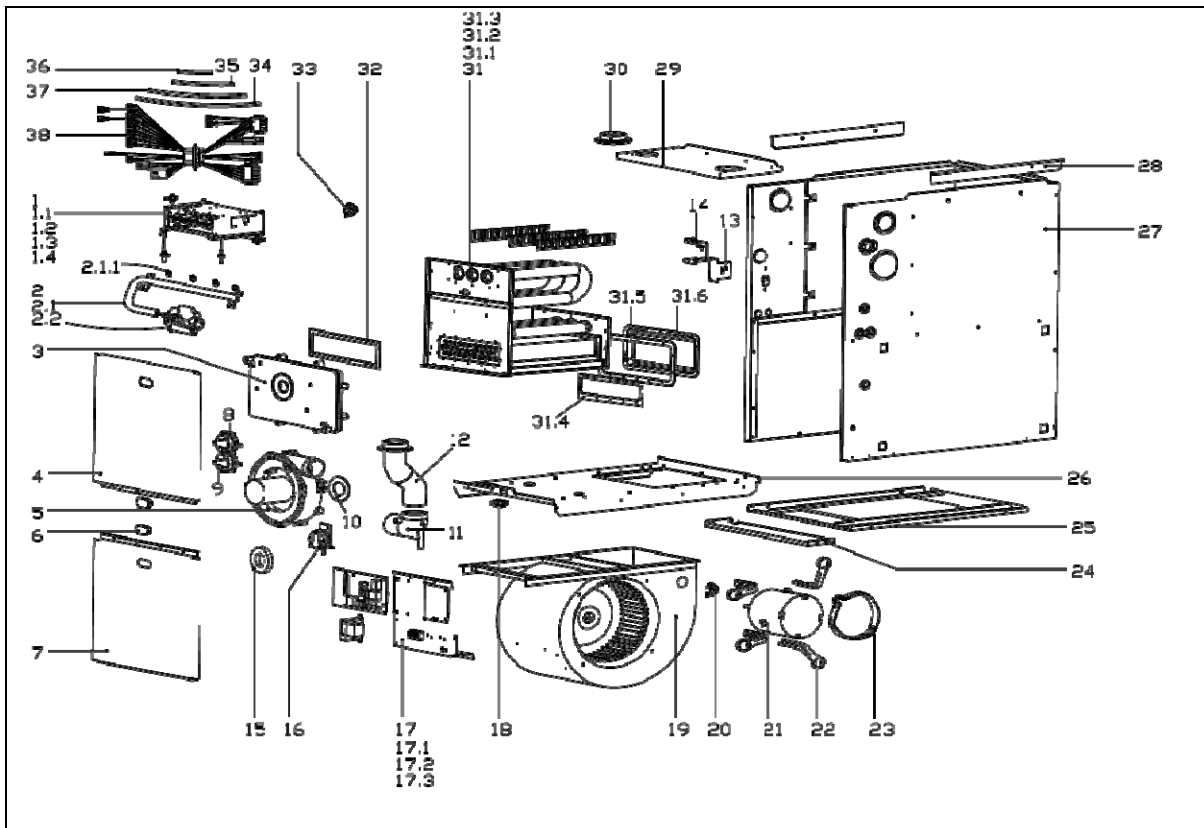

Model

96M060B3B

No.	Part Name	Quantity	BOM Code	Price	Remark
1	Combustor assembly	1	12227600001408		
1.1	Thermostat	2.0	17400513000045		
1.2	Firing pin	1.0	17427600000007		
1.3	Special sensor	1.0	11201006000010		
1.4	Combustor	3.0	17427600000004		
2	Gas pipe assembly	1	15427600000065		
2.1	Gas pipe assembly	1.0	15427600000007		
2.1.1	Copper nozzle	3.0	15527600000001		
2.2	Gas valve	1.0	17427600001389		
3	Drain box weld assembly	1	12127600000018		
4	Upper cover assembly	1	12227600000171		
5	Exhaust fan components	1	17400801002944		
6	Plastic cover	2	12127600000009		
7	Bottom cover assembly	1	12227600000163		
8	Air switch	1	17400515000422		
9	Air switch	1	17400515000421		
10	Smoke exhaust fan gasket	1	12427600000049		
11	Smoke exhaust elbow	1	12127600000015		
12	Smoke exhaust pipe joint assembly	1	12127600000016		
13	Junction box cover	1	12227600000817		
14	Junction box	1	12227600000818		
15	Smoke vent buckle	1	12127600000365		
16	Air switch	1	17400515000420		
17	E-part box assembly	1	17227600000941		
17.1	Linear Transformer	1.0	11203103000197		
17.2	Tie-in assembly of main control board	1.0	17127600000708		
18	Door switch	1	17427600001148		
20	Thermostat	2	17400513000874		
21	Brushless DC Motor	1	11002015011986		
22	Motor bracket ass'y I	4	12227600000245		
23	Motor bracket II	1	12223000001993		
24	Bottom supporting board	1	12227600000265		
25	Base sealplate assembly	1	12227600000849		
26	Partition board assembly	1	12227600000222		
27	Cabinet assembly	1	12227600000842		
28	Supporting bar assembly	2	12227600000274		
29	Front cover assembly	1	12227600000169		
30	Air inlet pipe joint	1	12127600000010		
31	Heat exchanger assembly	1	15727600000080		
31.1	Primary heat exchanger assembly	1.0	15727600000009		
31.2	Secondary heat exchanger assembly	1.0	15827600000032		
31.3	Spoiler	3.0	12227600000059		
31.4	Heat exchanger gasket	1.0	12427600000022		
31.5	Gas-collecting cover gasket	1.0	12427600000027		
31.6	Back gas-collecting cover	1.0	12227600000234		
32	Drain pan gasket	1	12427600000035		
33	Thermostat	1	17400513001114		
34	Silicone tube	1	12627600000005		
35	Silicone tube	2	12627600000006		
36	Silicone tube	1	12627600000007		
37	Silicone tube	1	12627600000009		
38	Strong electric cable group	1	17401203016840		