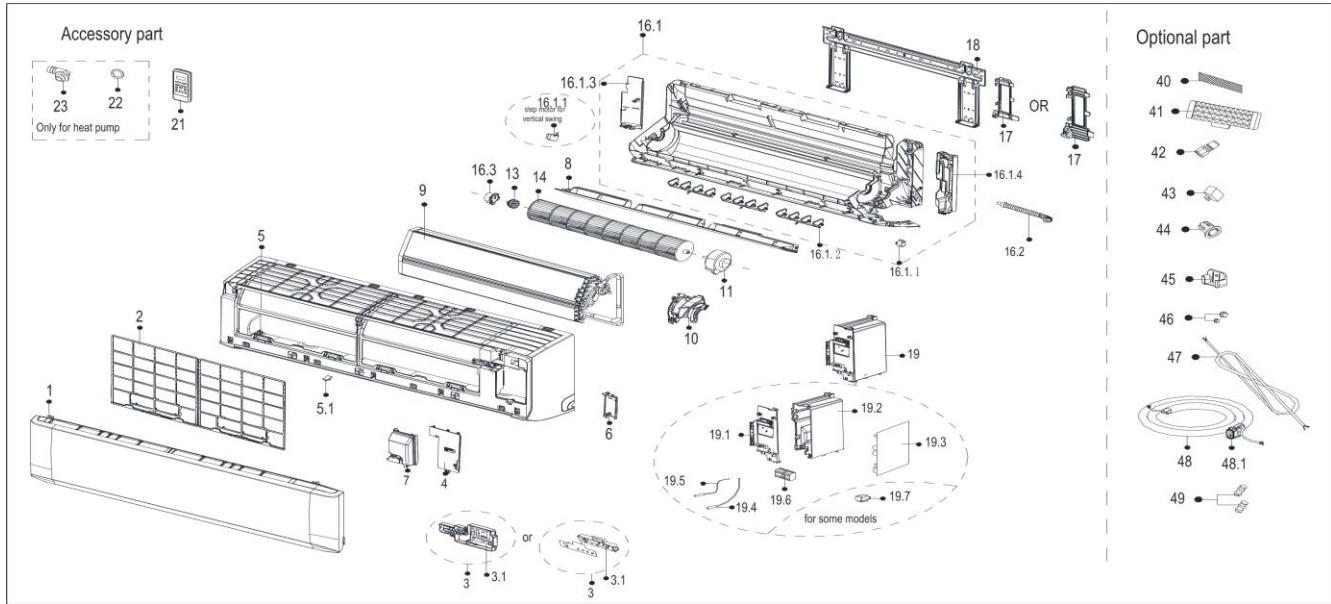

Exploded View

ComfortStar®

Model

CGS18CD(I)

EX ID	Spare Parts Code	Part Name(EN)	Qty.	Remark2	Remarks
1	12122000A86739	Panel assembly	1		
2	12100204000397	Air filter	2		
4	12122000024739	Cover of electrical equipment	1		
5	12122000025561	Panel frame assembly	1		
5.1	12122000013139	Screw Cap	1		
6	12122000004592	Front cover of chassis(right)	1		
7	12122000025064	Cover board for wiring	1		
8	12122000025565	Horizontal louver1	1		
9	15822000A16983	Evaporator assembly	1		
10	12122000005538	Fan motor cover	1		
11	11002015011867	Brushless DC Motor	1		
13	12622000000131	Bearing components	1		
14	12100102000131	Cross flow fan	1		
16	12122000028301	Chassis assembly	1		
16.1	12122000028302	Chassis assembly1	1		
16.1.1	11002010000077	Stepper motor	1		
16.1.2	12122000008961	Horizontal louver	3		
16.1.3	12122000004612	Front cover of chassis(left)	1		
16.1.4	12122000026403	Electrical Control Box holder	1		
16.1.7	12122000000344	Insulated axis	1		
16.2	12100501000032	Drain hose	1		
16.3	12122000000350	Bearing holder	1		
17	12122000012941	pipe clamp board	1		
18	12222000000026	Installation plate	1		
19	17222000A63693	Electronic control box subassembly (Mid-and low-end)	1		
19.1	12122000025621	Cover of electronic control box (BMC)	1		
19.2	12122000024733	Electronic control box	1		
19.3	17122000052062	Main control board subassembly	1		
19.4	11201007003424	Room Temperature Sensor	1		
19.5	11201007003447	Pipe Temperature Sensor	1		
19.6	17400401000576	Wire joint	1		
21	17317000A63487	Remote controller	1		
22	12600701000039	seal ring	1		
23	12100509000061	Drain hose1	1		
24	12222000004704	pipe connect board	1		
40	12100204000685	Air freshening filter	1		
42	15500209000001	Check valve	1		
45	12122000029201	Bracket of remote Controller	1		
47	17401203A01550	Indoor and Outdoor Junction Cable	1		