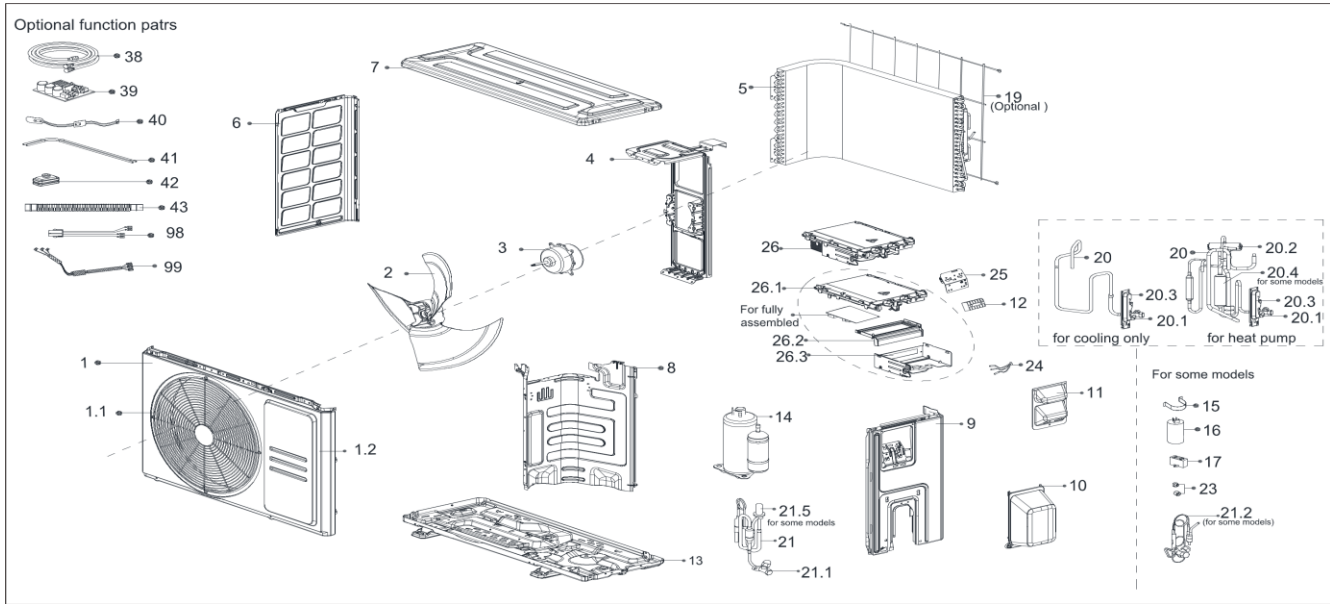

Exploded View

ComfortStar®

Mode

CGS18CD(O)

EX_ID	Spare Parts Code	Part Name(EN)	Qty.	Price	Remarks
1	12222000A06298	Front panel assembly	1		
1.1	12222000A06299	Front panel	1		
1.2	12222000A06299	Front panel1	1		
2	12100105000881	Axial flow fan	1		
3	11002015012128	Brushless DC Motor	1		
4	12222000013200	Supporter of fan motor	1		
5	15822000010396	Condenser assembly	1		
6	12222000013197	Left supporter	1		
7	12222000013193	Top cover assembly	1		
8	12222000014125	Partition board assembly	1		
9	12222000013190	Right clapboard assembly	1		
10	12122000007150	Water collector	1		
11	12222000010966	Big handle assembly	1		
12	17400401000068	Terminal	1		
13	12222000014127	Chassis assembly	1		
14	11103020003919	DC Inverter Rotary Compressor	1		
19	12222000013667	Rear net	1		
20	15422000017792	4-way valve assembly	1		
20.1	15500204000058	Gas valve	1		
20.2	15500216001783	4-way valve	1		
20.3	12222200005738	Valve plate	1		
21	15422000004813	Liquid valve assembly	1		
21.1	15500208000028	Liquid valve	1		
24	11201011000067	Combination sensor	1		
25	12222000002259	Terminal board	1		
26	17222000037707	Electronic control box subassembly	1		
26.1	12122000024223	Support of electronic control box	1		
26.2	12122000024222	Fixing board	1		
26.3	12222000012106	Electronic installing box subassembly	1		
38	15111600A00020	Connecting pipe assembly	1		
40	17402001000603	Crankcase electric heating strip	1		
41	17402002000464	Electric heating tube	1		
99	17401203012697	Compressor wire subassembly	1		