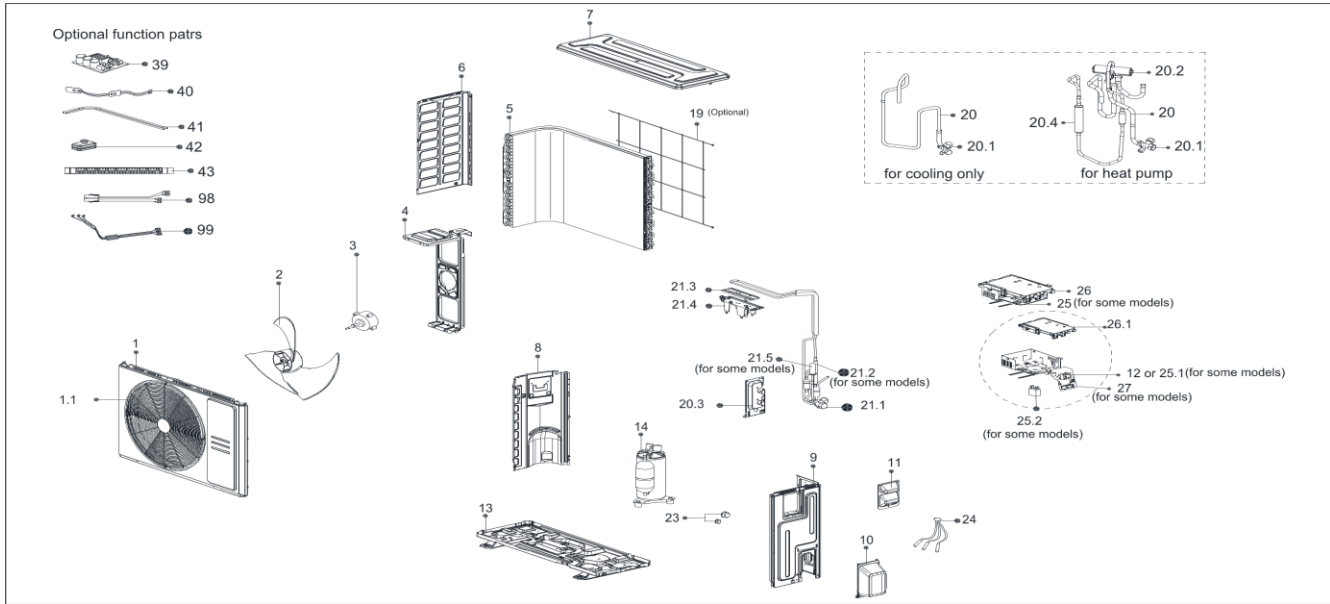

Exploded View

ComfortStar®

Model

CGS24CD(O)

EX_ID	Spare Parts Code	Part Name(EN)	Qty.	Price	Remarks
1	12222000A06282	Front panel assembly	1		
1.1	12222000A06283	Front panel	1		
2	12100105000841	Axial flow fan	1		
3	11002015000366	Brushless DC Motor	1		
4	12222000012371	Supporter of fan motor	1		
5	15822000009836	Condenser assembly	1		
6	12222000013472	Left supporter	1		
7	12222000013465	Top cover assembly	1		
8	12222000013245	Partition board assembly	1		
9	12222000013466	Right clapboard assembly	1		
10	12122000007150	Water collector	1		
11	12222000010966	Big handle assembly	1		
12	17400401000068	Terminal	1		
13	12222000014054	Chassis assembly	1		
14	11103020006879	DC Inverter rotary compressor	1		
19	12222000013085	Rear net	1		
20	15422000018832	4-way valve assembly	1		
20.1	15500204000502	Gas valve	1		
20.2	15500216000026	4-way Valve	1		
20.3	12222000005738	Valve plate	1		
20.4	15122000027161	Muffler subassembly1	1		
20.7	15122000027116	Muffler subassembly2	1		
21	15422000018052	Liquid valve Assembly	1		
21.1	15500208000286	Liquid valve	1		
21.2	15500210000768	Throttle valve element	1		
21.2	15500210000061	Throttle valve	1		
21.3	11203803001176	Radiator	1		
21.4	12122000011478	U-Typed Support with Copper Pipe	1		
24	11201011000188	Combination sensor	1		
25	17222000031639	Terminal board subassembly	1		
26	17222000037718	Electronic control box subassembly	1		
26.1	12122000008999	Electronic installing box	1		
40	17402001000603	Crankcase electric heating strip	1		
41	17402002000544	tube type electric heater	1		
99	17401203012697	Compressor wire subassembly	1		