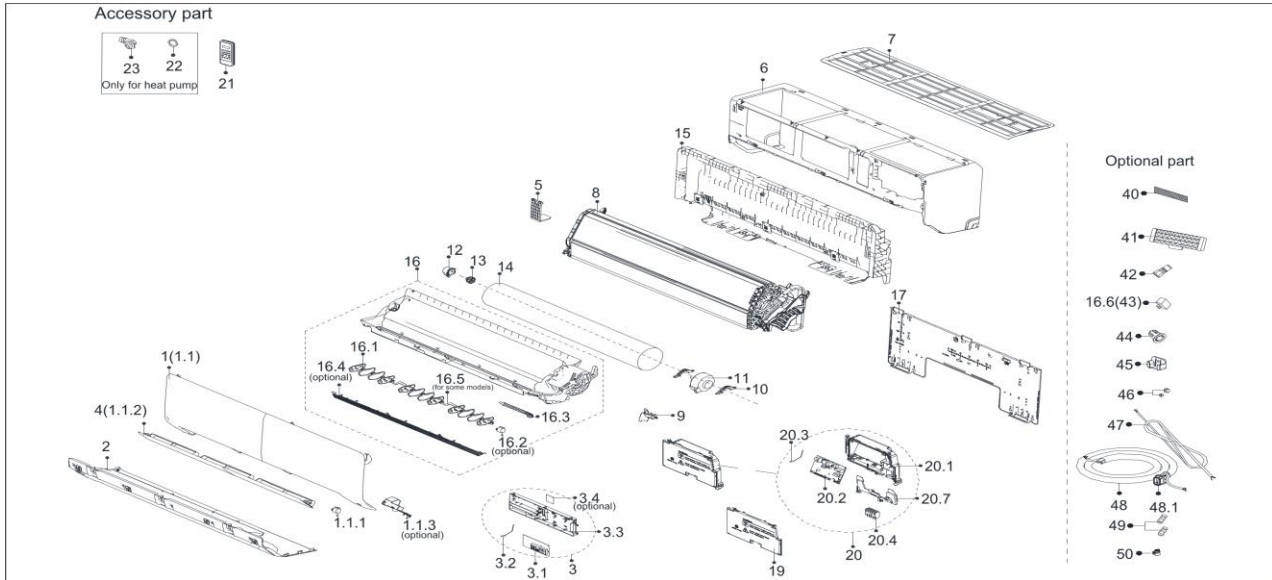

# ComfortStar®

Model

CHF24CD(I)

EX_ID	Spare Parts Code	Part Name(EN)	Qty.	Price	Remarks
1	12122000027825	Panel assembly	1		
2	12122000027414	Panel assembly1	1		
3	17222000A60273	Display box subassembly	1		
3.1	17122000050213	Display board subassembly	1		
3.2	11201007003103	Room Temperature Sensor	1		
3.3	12122000026921	Display box	1		
5	12122000027407	Chassis support I	1		
6	12122000A85077	Panel frame assembly	1		
7	12122000027419	Filter filter subassembly	1		
8	15822000A18564	Evaporator assembly	1		
9	12122000027408	pipe clamp board	1		
10	12122000012959	Fixing board of fan motor	2		
11	11002015008646	Brushless DC Motor	1		
12	12122000000350	Bearing holder	1		
13	12622000000131	Bearing components	1		
14	12100102000716	Cross flow fan	1		
15	12122000027405	Chassis assembly(above)	1		
16	12122000027841	Chassis assembly(below)	1		
16.1	12122000027421	Horizontal louver	6		
16.1	12122000027423	Horizontal louver1	6		
16.2	11002010001486	Stepper motor	1		
16.3	12100501000032	Drain hose1	1		
16.4	12922000002131	Protective wire	1		
16.5	12122000027422	Connecting rod of louver	1		
17	12222000A06972	Installation plate subassembly	1		
19	12122000027418	Cover of electronic control box subassembly	1		
20	17222000033618	Electronic control box subassembly (Mid-and low-end)	1		
20.1	12122000027403	Electronic control box subassembly	1		
20.2	17122000051266	Main control board subassembly	1		
20.3	11201007003444	Pipe Temperature Sensor	1		
20.4	17400401000577	Wire joint	1		
20.7	12122000027404	Electrical Control Box holder	1		
21	17317000A63487	Remote controller	1		
22	12600701000039	seal ring	1		
23	12100509000061	Drain hose	1		
40	12100204000685	Air freshening filter	1		
42	15500209000002	Detection valve	1		
45	12122000029201	Bracket of remote Controller	1		
46	15500406000003	Copper nut	1		
46	15500406000010	Copper nut1	1		