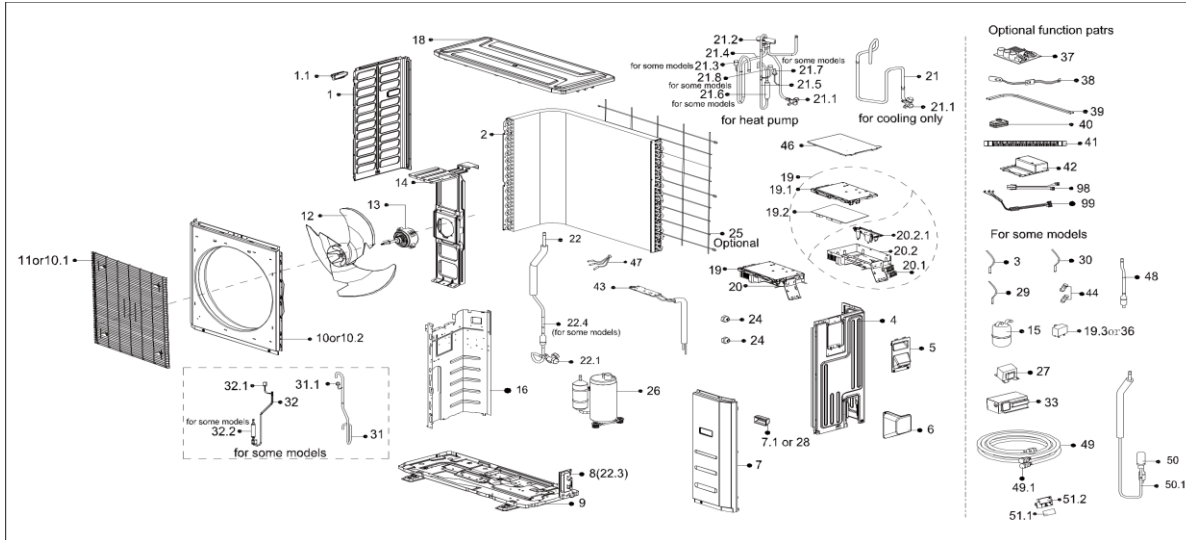

Exploded View

ComfortStar®

Model

CHF24CD(O)

EX_ID	Spare Parts Code	Part Name(EN)	Qty.	Remark2	Remarks
1	1222200006665	Left side plate assembly of cabinet	1		
1.1	1210070100033	Small handle	1		
2	15822000011096	Condenser assembly	1		
4	12222000006664	Rear right clapboard assembly	1		
5	12222000011086	Big handle assembly	1		
6	12122200002695	Water collector	1		
7	12222500A00135	Front right clapboard assembly	1		
7.1	1210070200038	handle	1		
9	1222200004018	Chassis assembly	1		
10	12222000A01431	Front panel	1		
10.2	12222000016109	Front panel1	1		
11	12222000014845	Air outlet grille	1		
12	12100105000084	Axial flow fan	1		
13	11002015000247	Brushless DC Motor	1		
14	12222000005162	Supporter subassembly of fan motor	1		
16	12222000012328	Partition board assembly	1		
18	12222500000587	Top cover assembly	1		
19	17222000037695	Electronic control box subassembly	1		
19.1	12122000025662	Cover of electronic control box1	1		
19.2	17122000050360	Outdoor main control board subassembly	1		
20	17222000036685	Terminal board subassembly	1		
20.1	17400401000068	Terminal	1		
20.2	12222000012985	Electronic installing box subassembly	1		
20.2.1	12122000024381	U-Typed Support with Copper Pipe	1		
21	15422000018614	4-way valve assembly	1		
21.1	15500204000025	Gas valve	1		
21.2	15500216000361	4-way valve	1		
21.4	15122000027194	Suction pipe	1		
21.5	15122000025058	Discharge pipe	1		
21.6	15500506000007	Muffler	1		
22	15422000018612	Liquid valve assembly	1		
22.1	15500208000286	Liquid valve	1		
22.3	12222200002110	Valve plate	1		
22.4	15500210002108	Throttle valve	1		
24	15500406000003	Copper nut	1		
24	15500406000010	Copper nut1	1		
25	12222000006604	Rear net	1		
26	11103020006879	DC Inverter rotary compressor	1		
38	17402001000603	Crankcase electric heating strip	1		
39	17402002000466	Electric heating tube	1		
43	15122000026020	Radiator subassembly	1		
46	12122000016029	Cover of electronic control box	1		
47	11201011000188	Combination sensor	1		
50	15422000018613	Throttle valve subassembly	1		
50.1	15500213000176	Electronic expansion valve body	1		
99	17401203000751	Compressor wire subassembly	1		