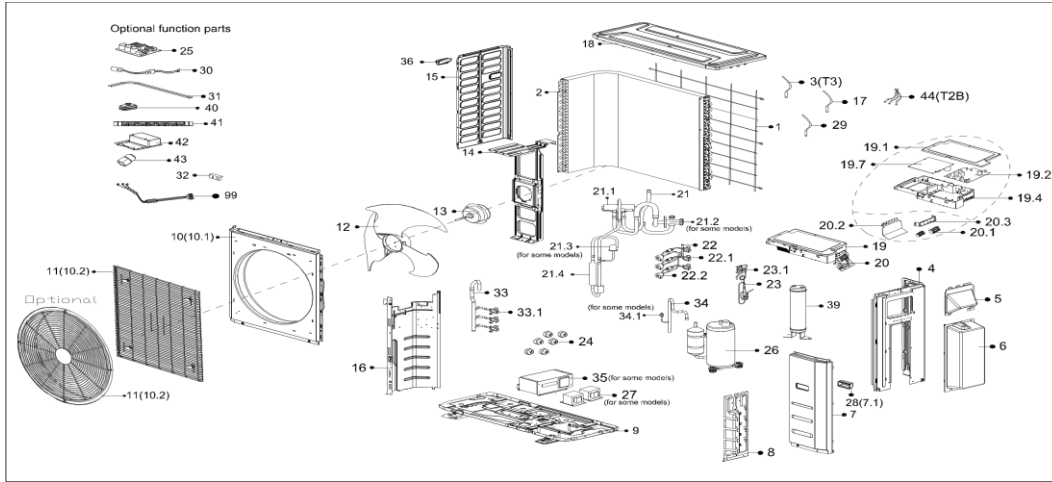

Exploded View

ComfortStar®

Model

CMZ-27-3Z

EX ID	Spare Parts Code	Part Name(EN)	Qty.	Price	Remarks
1	122200006604	Rear net	1		
2	1582200008203	Condenser assembly	1		
3	11201007003442	Pipe Temperature Sensor	1		
4	12222000012226	Rear right clapboard assembly	1		
5	12222000011085	Big handle assembly	1		
6	12122300000110	Water collector	1		
7	12222500A00135	Front right clapboard assembly	1		
7.1	12100702000038	handle	1		
8	12222000005282	Valve plate	1		
9	12222000005267	Chassis assembly	1		
10	12222000A01431	Front panel1	1		
10.1	12222000016109	Front panel	1		
11	12222000014845	Air outlet grille	1		
12	12100105000084	Axial flow fan	1		
13	11002015000247	Brushless DC Motor	1		
14	12222500001152	Supporter subassembly of fan motor	1		
15	12222000006665	Left side plate assembly of cabinet	1		
15.1	12100701000033	Small handle	1		
16	12222200001156	Partition board assembly	1		
17	11201007003448	Room Temperature Sensor	1		
18	12222500000587	Top cover assembly	1		
19	17222300002650	Electronic control box subassembly	1		
19.1	12122000006905	Cover of electronic control box	1		
19.2	17122300003982	Main control board subassembly	1		
19.4	12122300000170	Electronic installing box	1		
19.7	171220000052022	Inverter module subassembly	1		
20	17222300000729	Terminal board subassembly	1		
20.1	17400401000135	Terminal	2		
20.2	12222300000033	Terminal board1	1		
20.3	12222300000032	Terminal board	1		
21	15422300000684	4-way Valve Assembly	1		
21.1	15500216000361	4-way valve	1		
21.2	15500204000049	Gas valve1	1		
21.3	17400516000851	Pressure switch	1		
21.4	15122000028137	Muffler subassembly	1		
22	15422300000404	Liquid valve assembly1	1		
22.1	15500208000028	Liquid valve1	3		
22.2	15500213000046	Electronic expansion valve subassembly	3		
23	15422000016292	Liquid valve assembly	1		
23.1	15500208000047	Liquid valve	1		
24	15500406000010	Copper nut1	3		
24	15500406000012	Copper nut2	3		
24	15500406000016	Copper nut	3		
26	11103020006879	DC Inverter rotary compressor	1		
27	17400306000058	Reactor	1		
29	11201007003124	Discharge Temperature Sensor	1		
30	17402002000466	Electric heating tube	1		
31	17402001000601	Crankcase electric heater	1		
33	15422300000406	Gas valve assembly	1		
33.1	15500204000021	Gas valve	3		
34	15122000029382	Suction pipe assembly	1		
34.1	17400516000848	Pressure switch	1		
39	15500508000315	Accumulator cylinder	1		
44	11201007000044	Pipe Temperature Sensor	1		
99	17401203000939	Compressor wire subassembly	1		