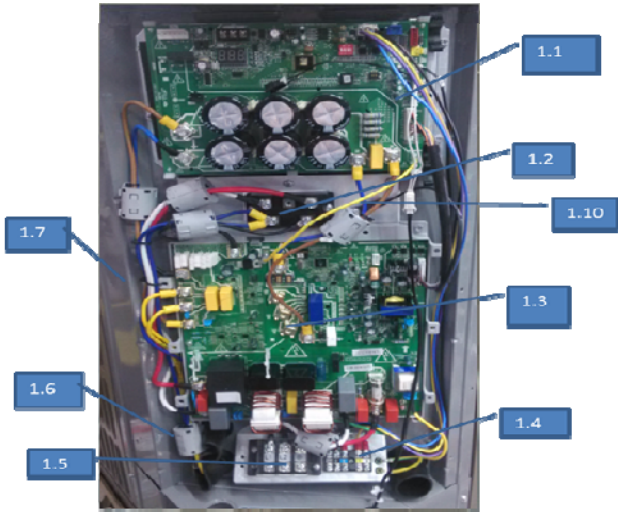

Exploded View

ComfortStar®

EX_ID	Spare Parts Code	Part Name(EN)	Qty.	Remark2	Remarks
1	17223000000575	E-part box ass'y	1		
1.1	17123000001116	Main control borad ass'y	1		
1.2	11201418000002	Rectifier Bridge	1		
1.3	17123000001113	Main control borad ass'y	1		
1.4	17400401000171	Wire joint, 5p	1		
1.5	17400401000242	Wire joint, 3p	1		
1.6	11201103000030	Magnetic Ring	6		
1.7	12223000001190	E-part installation combination ass'y	1		
1.8	12223000001182	Electrical inductance box ass'y	1		
1.9	17400306000304	Electric reactor	2		
2	12223000002730	Rear clapboard ass'y	1		
3	11301002000001	Stainless steel bolts	8		
4	11301604000001	Nut	4		
5	12227700003729	Top cover	1		
6	12223000001096	Top cover ass'y	1		
7	12123000000464	Motor installation board ass'y	1		
8	15823000A03266	Condenser ass'y	1		
8.1	15123000005547	Condenser inlet pie ass'y	1		
8.2	15423000000966	Condenser outlet pie ass'y	1		
8.3	15823000A03267	Condenser A	1		
9	15123000003464	Suction pipe	1		
10	15123000007175	Pipe joint ass'y	1		
10.1	15500301000014	Meter connector	1		
11	15423000000964	High-pressure valve ass'y	1		
11.1	15500206000018	Block valve	1		
11.2	15500504000130	Filter	2		
11.3	155002030000051	One way valve	1		
12	15423000000963	4-way valve ass'y	1		
12.1	11201008000028	Pressure sensor	1		
12.2	17400516000077	Pressure switch	1		
12.3	15500206000017	Block valve	1		
12.4	15500216000105	4-way valve ass'y	1		
13	12600901000103	Rubber Cap	1		
14	12400301000411	Sound insulation cotton	1		
15	11002015000063	Brushless DC Motor	1		
16	12200104000038	Fan	1		
17	12223000002440	Chassis Parts	1		
18	15500501000117	Seporator	1		
19	11301512000143	Nut	1		
20	11103020000029	DC Inverter rotary compressor	1		
21	11301805000012	Motor Mounting bolt	4		
22	12223100000247	Support Plate	3		
23	12223100000368	sideboard	2		
24	12223000004187	Side board ass'y	2		
25	12223000002532	Side board ass'y	1		
26	17402001000040	Crankcase electric heater	1		
27	11201007002464	Discharge Temperature Sensor	1		
28	11201007001784	Pipe Temperature Sensor	1	T3 Pipe Temperature Sensor	
29	11201007000063	Room Temperature Sensor	1	T4 Room Temperature Sensor	