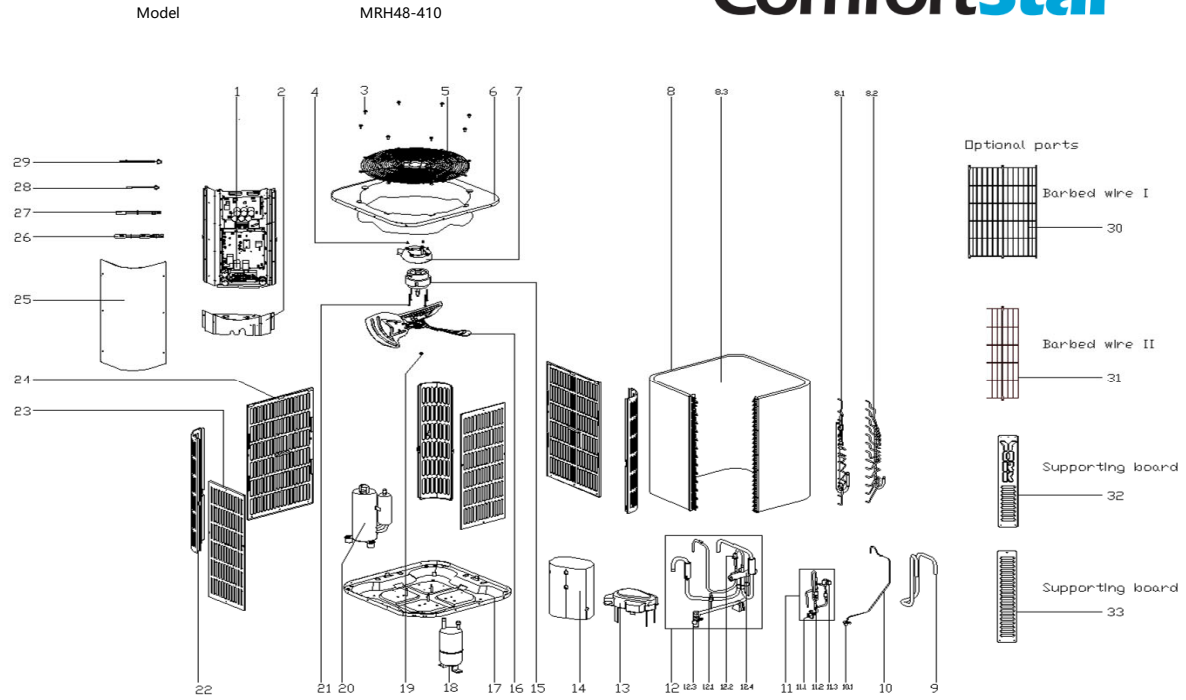

Exploded View

ComfortStar®

EX_ID	Spare Parts Code	Part Name(EN)	Qty.	Remark2	Remarks
1	17223000000575	E-part box ass'y	1		
1.1	17123000001116	Main control borad ass'y	1		
1.2	11201418000002	Rectifier Bridge	1		
1.3	17123000001113	Main control borad ass'y	1		
1.4	17400401000171	Wire joint, 5p	1		
1.5	17400401000242	Wire joint, 3p	1		
1.6	11201103000030	Magnetic Ring	6		
1.7	12223000001190	E-part installation combination ass'y	1		
1.8	12223000001182	Electrical inductance box ass'y	1		
1.9	17400306000304	Electric reactor	2		
2	12223000002730	Rear clapboard ass'y	1		
3	11301002000001	Stainless steel bolts	8		
4	11301604000001	Nut	4		
5	12227700003729	Top cover	1		
6	12223000001096	Top cover ass'y	1		
7	12123000000464	Motor installation board ass'y	1		
8	15823000A03266	Condenser ass'y	1		
8.1	15123000005547	Condenser inlet pie ass'y	1		
8.2	15423000000966	Condenser outlet pie ass'y	1		
8.3	15823000A03267	Condenser A	1		
9	15123000003464	Suction pipe	1		
10	15123000007175	Pipe joint ass'y	1		
10.1	15500301000014	Meter connector	1		
11	15423000000964	High-pressure valve ass'y	1		
11.1	15500206000018	Block valve	1		
11.2	15500504000130	Filter	2		
11.3	155002030000051	One way valve	1		
12	15423000000963	4-way valve ass'y	1		
12.1	11201008000028	Pressure sensor	1		
12.2	17400516000077	Pressure switch	1		
12.3	15500206000017	Block valve	1		
12.4	15500216000105	4-way valve ass'y	1		
13	12600901000103	Rubber Cap	1		
14	12400301000411	Sound insulation cotton	1		
15	11002015000063	Brushless DC Motor	1		
16	12200104000038	Fan	1		
17	12223000002440	Chassis Parts	1		
18	15500501000117	Seporator	1		
19	11301512000143	Nut	1		
20	11103020000029	DC Inverter rotary compressor	1		
21	11301805000012	Motor Mounting bolt	4		
22	12223100000247	Support Plate	3		
23	12223100000368	sideboard	2		
24	12223000004187	Side board ass'y	2		
25	12223000002532	Side board ass'y	1		
26	17402001000040	Crankcase electric heater	1		
27	11201007002464	Discharge Temperature Sensor	1		
28	11201007001784	Pipe Temperature Sensor	1	T3 Pipe Temperature Sensor	
29	11201007000063	Room Temperature Sensor	1	T4 Room Temperature Sensor	