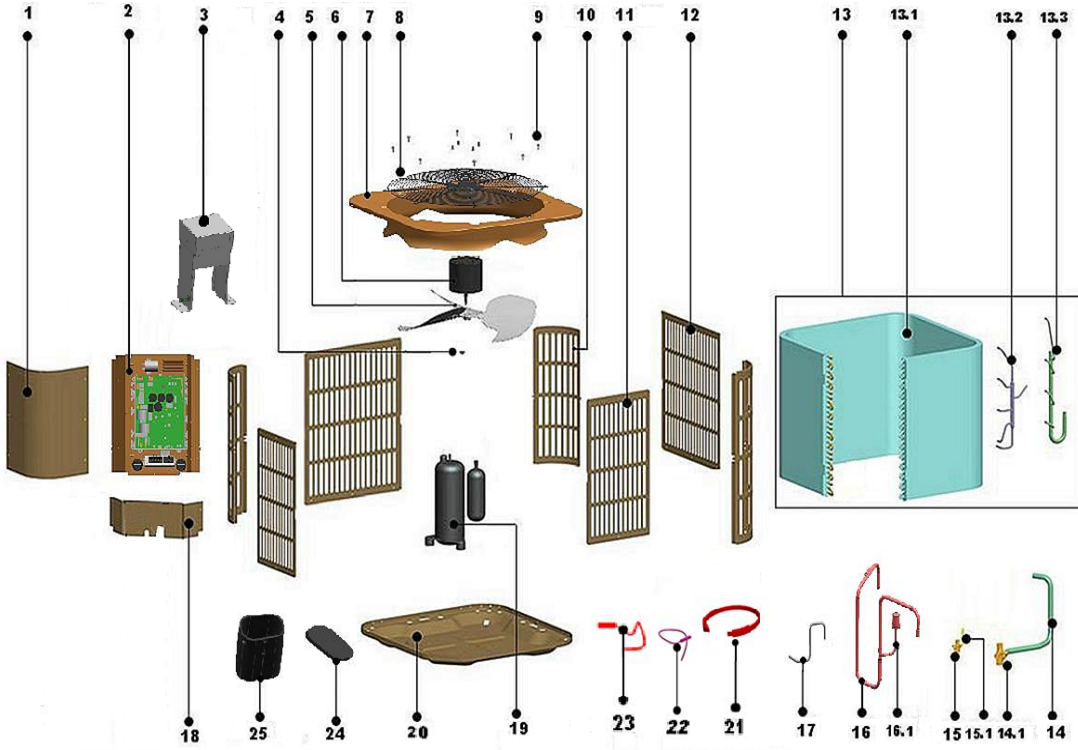

Model MRR36-410
Power 208/230,60Hz,1Ph

ComfortStar®

No.	New Code	Part Name	Quantity	BOM code	Remark
1	12223000002721	Upside board ass'y	1	201275390254	
2	17223000000487	E-part box ass'y	1	203375590355	
2.1	12223000001188	Installation board	1	201275590296	
2.2	17400103000152	Capacitor	1	202401000891	
2.3	17123000000936	Main control board ass'y	1	201375590272	
2.4	17400401000186	Wire joint	1	202301400586	
2.5	17400401000171	Wire joint, 5p	1	202301400587	
3	17223000000512	E-part box ass'y	1	203375390345	
3.1	11201101000005	PFC inductance	1	202301001012	
4	11301512000143	Nut	1	202502050059	
5	12200104000038	Fan,3 blade count,aluminum alloy + galva	1	201200300245	
6	11002012003819	Motor	1	202400401632	
7	12223000001096	Top cover assembly (SB3053, RoHS)	1	201275590272	
8	12227700003729	Top cover veil	1	201296090213	
9	11301002000001	Stainless steel bolts	8	202501100866	
10	122230000003961	Supporting board	3	201275290210	
11	122230000003979	Clapboard ass'y 1	2	201275590310	
12	122230000003986	Clapboard ass'y 2	2	201275590311	
13	15823000000700	Condenser ass'y	1	201575590169	
13.1	15823000001008	Condensor	1	201575590170	
13.2	151230000002006	Condenser output pipe ass'y	1	201675591274	
13.3	151230000002070	Condenser input pipe ass'y	1	201675591263	
14	154230000002378	Low pressure valve ass'y	1	201675591281	
14.1	155002060000026	Block valve	1	201601601363	
15	phase out	High-pressure valve assembly	1	201675290223	
15.1	155002060000018	Block valve	1	201601601361	
16	151230000002560	Discharge pipe ass'y	1	201675591271	
16.1	174005160000048	Pressure controller	1	202301801058	
18	122231000000238	Below side board ass'y	1	201275290093	
19	111030200000078	Compressor	1	201401500020	
20	122230000002440	Chassis Parts	1	201275490068	
21	174020010000065	Compressor electric heater	1	202403101784	
22	11201007000113	Pipe Temp. sensor ass'y	1	202301300753	
23	11201007000331	Discharge Temp. sensor ass'y	1	202301300130	
24	12600901000103	Rubber Cap	1	202775890006	
25	12400301000422	Sponge	1	202175590026	