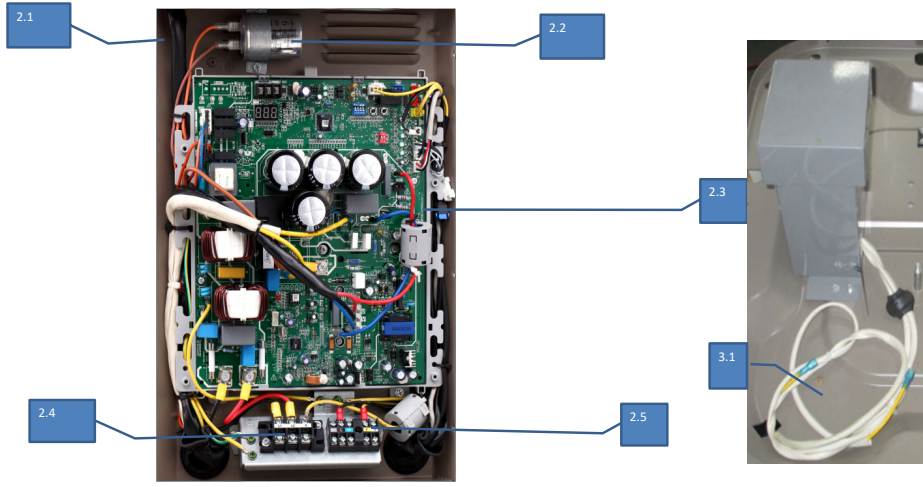

Model MRR36-410
Power 208/230,60Hz,1Ph

ComfortStar®

No.	New Code	Part Name	Quantity	BOM code	Remark
1	12223000002721	Upside board ass'y	1	201275390254	
2	17223000000487	E-part box ass'y	1	203375590355	
2.1	12223000001188	Installation board	1	201275590296	
2.2	17400103000152	Capacitor	1	202401000891	
2.3	17123000000936	Main control board ass'y	1	201375590272	
2.4	17400401000186	Wire joint	1	202301400586	
2.5	17400401000171	Wire joint, 5p	1	202301400587	
3	17223000000512	E-part box ass'y	1	203375390345	
3.1	11201101000005	PFC inductance	1	202301001012	
4	11301512000143	Nut	1	202502050059	
5	12200104000038	Fan,3 blade count,aluminum alloy + galva	1	201200300245	
6	11002012003819	Motor	1	202400401632	
7	12223000001096	Top cover assembly (SB3053, RoHS)	1	201275590272	
8	12227700003729	Top cover veil	1	201296090213	
9	11301002000001	Stainless steel bolts	8	202501100866	
10	122230000003961	Supporting board	3	201275290210	
11	122230000003979	Clapboard ass'y 1	2	201275590310	
12	122230000003986	Clapboard ass'y 2	2	201275590311	
13	15823000000700	Condenser ass'y	1	201575590169	
13.1	15823000001008	Condensor	1	201575590170	
13.2	151230000002006	Condenser output pipe ass'y	1	201675591274	
13.3	151230000002070	Condenser input pipe ass'y	1	201675591263	
14	154230000002378	Low pressure valve ass'y	1	201675591281	
14.1	155002060000026	Block valve	1	201601601363	
15	phase out	High-pressure valve assembly	1	201675290223	
15.1	155002060000018	Block valve	1	201601601361	
16	151230000002560	Discharge pipe ass'y	1	201675591271	
16.1	174005160000048	Pressure controller	1	202301801058	
18	122231000000238	Below side board ass'y	1	201275290093	
19	111030200000078	Compressor	1	201401500020	
20	122230000002440	Chassis Parts	1	201275490068	
21	174020010000065	Compressor electric heater	1	202403101784	
22	11201007000113	Pipe Temp. sensor ass'y	1	202301300753	
23	11201007000331	Discharge Temp. sensor ass'y	1	202301300130	
24	12600901000103	Rubber Cap	1	202775890006	
25	12400301000422	Sponge	1	202175590026	