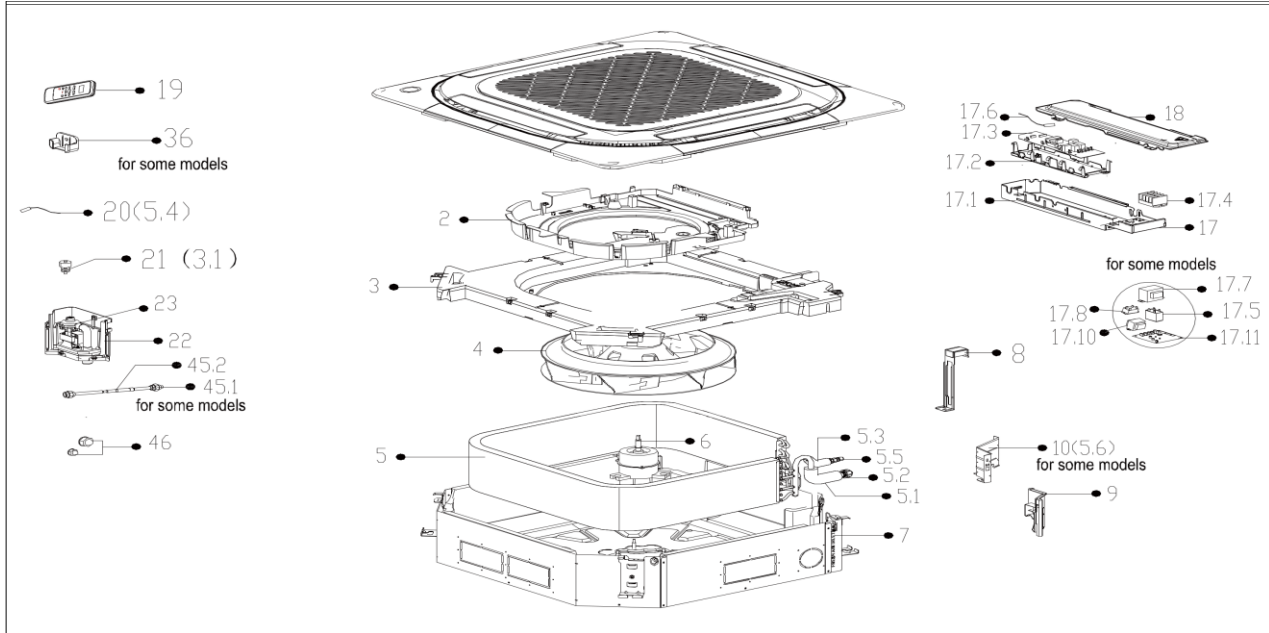

Exploded View

ComfortStar®

Model

TIP24

EX_ID	Spare Parts Code	Part Name(EN)	Qty.	Price	Remarks
2	12122500002031	Ventilation ring	1		
3	12822500000450	Water collector subassembly	1		
3.1	17400511001044	Water Level Switch	1		
4	12100103000149	centrifuge fan	1		
5	15822500002359	Evaporator assembly	1		
5.1	15122500003156	Evaporator outlet pipe subassembly	1		
5.2	15500404000005	Pipe Nut	1		
5.3	15122500003237	Evaporator inlet pipe subassembly	1		
5.5	15500209000002	Detection valve	1		
6	11002015012268	Brushless DC Motor	1		
7	12222500002035	Chassis assembly	1		
8	12222500000084	Evaporator fixing hanger	1		
9	12122500002028	Pipe fixing board subassembly	1		
10	12222500001673	Evaporator fixing board subassembly	1		
17	17222500003400	Electronic control box subassembly	1		
17.1	12222500002034	Electronic control box	1		
17.2	12122500002047	Insulation plate	1		
17.3	17122500004251	Main control board subassembly	1		
17.4	17400401000032	Terminal	1		
17.6	11201007003424	Room Temperature Sensor	1		
17.7	17400306000923	Reactor	1		
17.11	17122000048868	Humidity sensor subassembly	1		
18	12222500002033	Cover of electronic control box	1		
19	17317000A63487	Remote controller	1		
20	11201007003442	Pipe Temperature Sensor	1		
22	12122500002027	External water pump box assembly	1		
23	11001010001757	Induction pump	1		
36	12122000029201	Bracket of remote Controller	1		
46	15500406000003	Copper nut	1		
46	15500406000010	Copper nut1	1		
47	22012900002950	TIP2448-Panel	1		