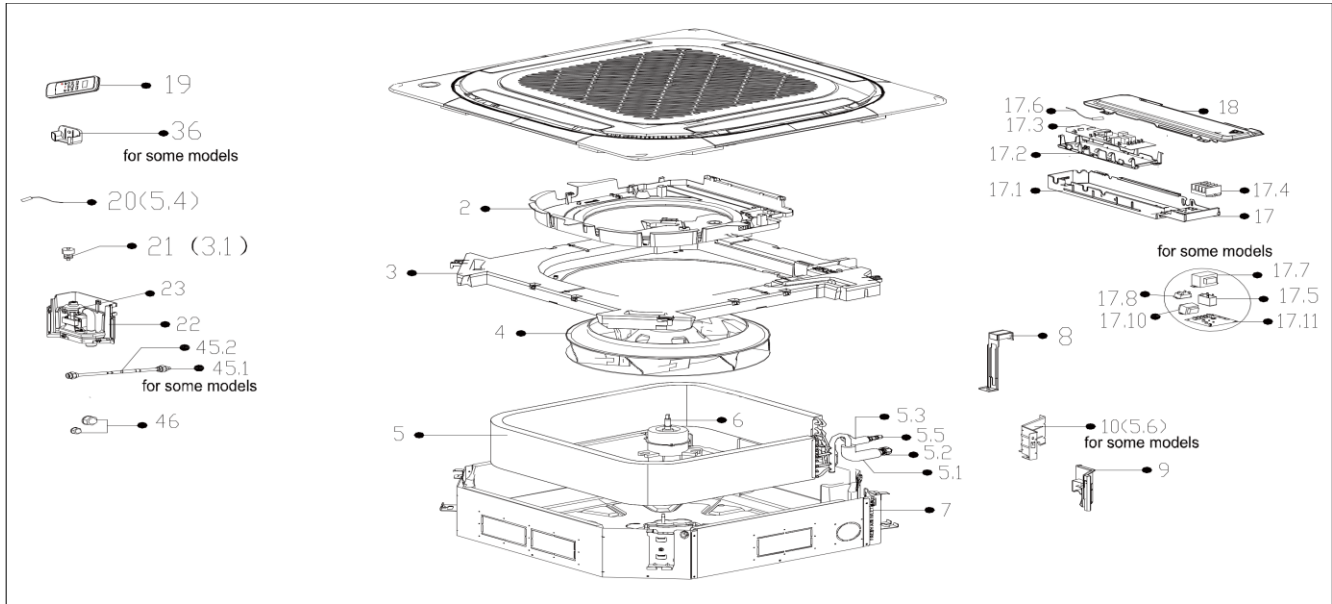

Exploded View

ComfortStar®

Model

TIP36

EX_ID	Spare Parts Code	Part Name(EN)	Qty.	Price	Remarks
2	12122500002031	Ventilation ring	1		
3	12822500000450	Water collector subassembly	1		
3.1	17400511001044	Water Level Switch	1		
4	12100103000944	centrifuge fan	1		
5	15822500002384	Evaporator Assembly	1		
5.1	15122500003261	Evaporator outlet pipe subassembly	1		
5.2	15500404000005	Pipe Nut	1		
5.3	15122500003260	Evaporator inlet pipe subassembly	1		
5.5	15500209000002	Detection valve	1		
6	11002015012308	Brushless DC Motor	1		
7	12222500002094	Chassis assembly	1		
8	12222500000089	Evaporator fixing hanger	2		
9	12122500002028	Pipe fixing board subassembly	1		
10	12222500002092	Evaporator fixing board subassembly	1		
17	17222500003520	Electronic control box subassembly	1		
17.1	12222500002034	Electronic control box	1		
17.2	12122500002047	Insulation plate	1		
17.3	17122500004411	Main control board subassembly	1		
17.4	17400401000085	Wire joint	1		
17.6	11201007003424	Room Temperature Sensor	1		
17.7	17400306001543	Reactor	1		
17.11	17122000048868	Humidity sensor subassembly	1		
18	12222500002033	Cover of electronic control box	1		
19	17317000A63487	Remote controller	1		
20	11201007003442	Pipe Temperature Sensor	1		
22	12122500002027	External water pump box assembly	1		
23	11001010001757	Induction pump	1		
36	12122000029201	Bracket of remote Controller	1		
46	15500406000003	Copper nut	1		
46	15500406000010	Copper nut1	1		