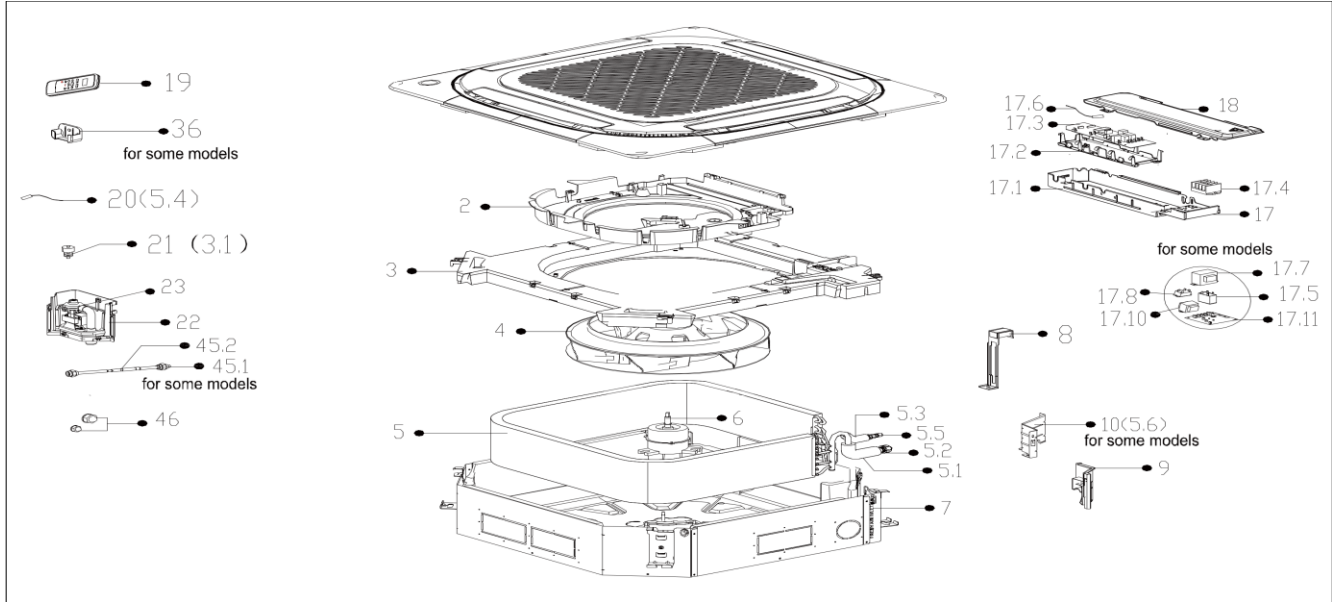

Exploded View

ComfortStar®

Model

TIP48

EX_ID	Spare Parts Code	Part Name(EN)	Qty.	Price	Remarks
2	12122500002029	Ventilation ring	1		
3	12822500000450	Water collector subassembly	1		
3.1	17400511001044	Water Level Switch	1		
4	12100103000142	centrifuge fan	1		
5	15822500002379	Evaporator Assembly	1		
5.1	15122500003256	Evaporator outlet pipe subassembly	1		
5.2	15500404000005	Pipe Nut	1		
5.3	15122500003257	Evaporator inlet pipe subassembly	1		
5.5	15500209000002	Detection valve	1		
5.6	12222500002092	Evaporator fixing board subassembly	1		
6	11002015012308	Brushless DC Motor	1		
7	12222500002052	Chassis assembly	1		
8	12222500000090	Evaporator fixing hanger	2		
9	12122500002028	Pipe fixing board subassembly	1		
17	17222500003520	Electronic control box subassembly	1		
17.1	12222500002034	Electronic control box	1		
17.2	12122500002047	Insulation plate	1		
17.3	17122500004411	Main control board subassembly	1		
17.4	17400401000085	Wire joint	1		
17.6	11201007003424	Room Temperature Sensor	1		
17.7	17400306001543	Reactor	1		
17.11	17122000048868	Humidity sensor subassembly	1		
18	12222500002033	Cover of electronic control box	1		
19	17317000A63487	Remote controller	1		
20	11201007003442	Pipe Temperature Sensor	1		
22	12122500002027	External water pump box assembly	1		
23	11001010001757	Induction pump	1		
36	12122000029201	Bracket of remote Controller	1		
46	15500406000003	Copper nut1	1		
46	15500406000010	Copper nut2	1		