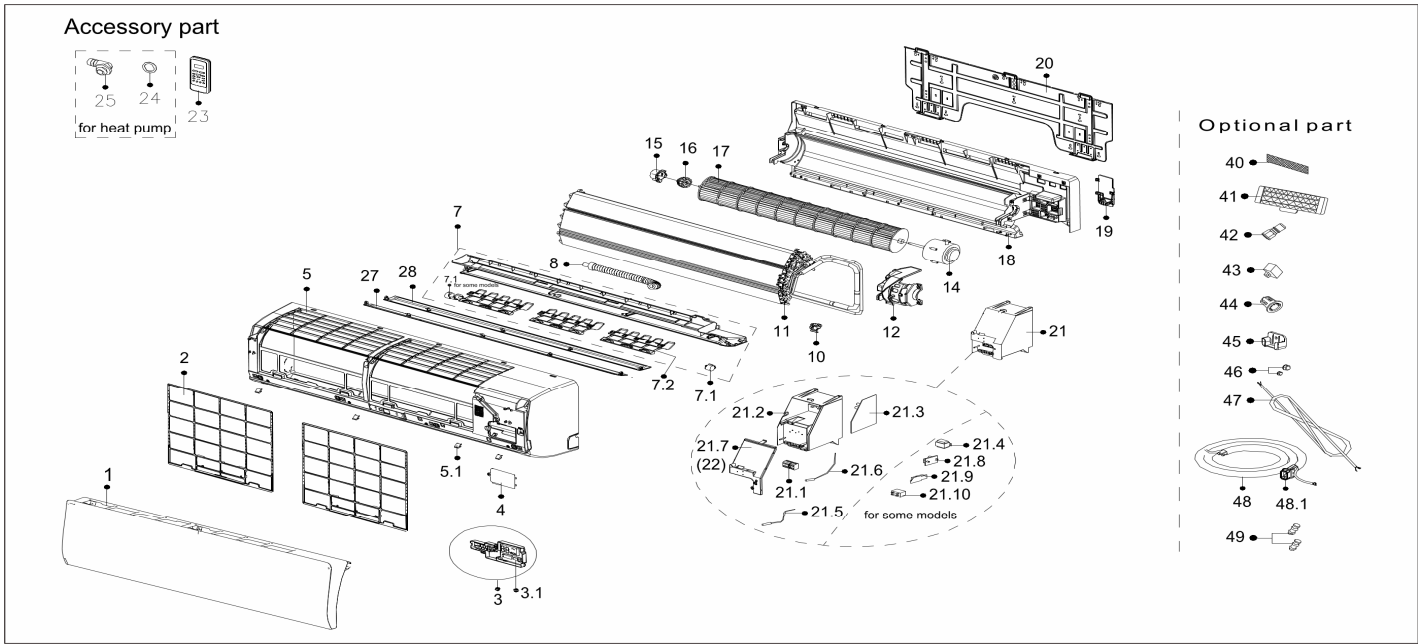

# Exploded View

Model:

CGS30CD(I)

# ComfortStar®

EX_ID	Spare Parts Code	Part Name(EN)	Qty.	Remarks
1	12122000A86742	Panel assembly	1	
2	12122000025962	Air filter	2	
3	17222000A58427	Display box subassembly	1	
3.1	17122000047923	Display board subassembly	1	
4	12122000006694	Cover of electrical equipment	1	
5	12122000001931	Panel frame assembly	1	
5.1	12122000006272	Screw Cap	4	
7	12122000028165	Air outlet assembly	1	
7.1	11002010001666	Stepper motor	1	
7.2	12122000000148	Horizontal louver	3	
8	12100501000021	Drain hose	1	
10	12122000024323	Fixed clamp of temperature sensor	1	
11	15822000A19284	Evaporator assembly	1	
12	12122000005475	Fan motor cover	1	
14	11002015008646	Brushless DC Motor	1	
15	12122000000350	Bearing holder	1	
16	12622000000131	Bearing components	1	
17	12100102000084	Cross flow fan	1	
18	12122000003909	Chassis assembly	1	
19	12122000000460	pipe clamp board	1	
20	12222000000029	Installation plate	1	
21	17222000036499	Electronic control box subassembly (Mid-and low-end)	1	
21.1	17400401000576	Wire joint	1	
21.2	12122000004617	Electronic control box	1	
21.3	17122000054265	Main control board subassembly	1	
21.5	11201007003424	Room Temperature Sensor	1	
21.6	11201007003447	Pipe Temperature Sensor	1	
21.7	12122000005040	Cover of electronic control box	1	
23	17317000A63487	Remote controller	1	
24	12600701000039	seal ring	1	
25	12100509000061	Drain hose	1	
27	12122000006106	Horizontal louver	1	
28	12122000008092	Horizontal louver	1	
40	12100204000685	Air freshening filter	1	
42	15500209000002	Detection valve	1	
45	12122000029201	Bracket of remote Controller	1	
47	17401203A01550	Indoor and Outdoor Junction Cable	1	