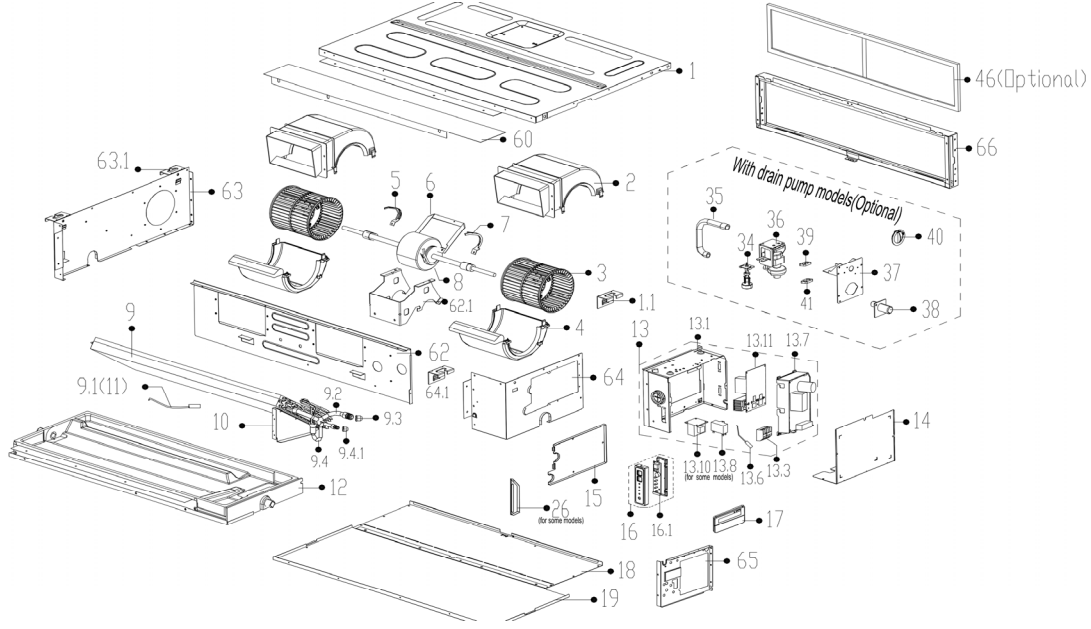

ComfortStar Model Number: CPA-18B  
Power Supply: 208-230V/1Ph/60HZ

ComfortStar®

No.	Part Name	Quantity	PART#	Remark
1	Chassis assembly	1	1222300007007	
2	top volute	2	1212300000801	
3	centrifuge fan	2	12100103000584	
4	bottom volute	2	1212300000802	
5	Fan motor axes clamp (left)	1	B80200005	
6	Fan motor fixing board	1	B70290101	
7	Fan motor axes clamp (right)	1	B80200006	
8	Brushless DC Motor	1	11002015002521	
9	Evaporator assembly	1	15823100A00835	
9.1	Pipe Temperature Sensor	1	N40500004	
9.2	Evaporator outlet pipe subassembly	1	15123000008692	
9.3	Pipe Nut	1	F00400088	
9.4	Evaporator inlet pipe subassembly	1	15123000010347	
9.5	detection valve	1	F01600099	
10	Evaporator right support board subassembly	1	12223000006629	
12	Water collector assembly	1	12823000000190	
13	Duct electronic control box subassembly	1	17223000004456	
13.1	Electronic control box	1	12223000011049	
13.3	Terminal	1	M01400256	
13.6	Room Temperature Sensor	1	M01300836	
13.7	Duct main control board subassembly	1	17123000003492	
13.10	Reactor	1	M01000950	
13.11	Inverter module subassembly	1	17122000030569	
14	Cover of electronic control box	1	12223000006627	
15	Pipe clamp board subassembly	1	12223000A02735	
16	Duct display board subassembly	1	W70190008	
16.1	Duct display board subassembly	1	17123000002712	
17	Wired controller	1	17317100003015	
18	rear cover	1	12223000006632	
19	Top cover assembly	1	12223000006636	
34	Water Level Sensor	1	M01310051	
35	Rubber tube	1	Q70290004	
36	Motor subassembly	1	N00600005	
37	Exhaust pump subassembly	1	12223000A02732	
38	Drain pipe	1	A01030002	
39	Drain pump rubber washer	1	Q42000404	
40	Cover of water testing hole	1	A70290006	
41	Drain pump rubber washer	1	Q42000405	
46	Air filter	1	12123000A00301	
50	Remote controller	1	17317000A16345	
51	Bracket of remote Controller	1	A550A3109	
60	Rear beam subassembly	1	12223000008573	
62	Middle beam subassembly	1	12223000008576	
63	Left clapboard subassembly	1	12223000008574	
64	Right clapboard subassembly	1	12223000008572	
65	Right side plate	1	12223000008577	
66	Right clapboard subassembly	1	12223000A03117	