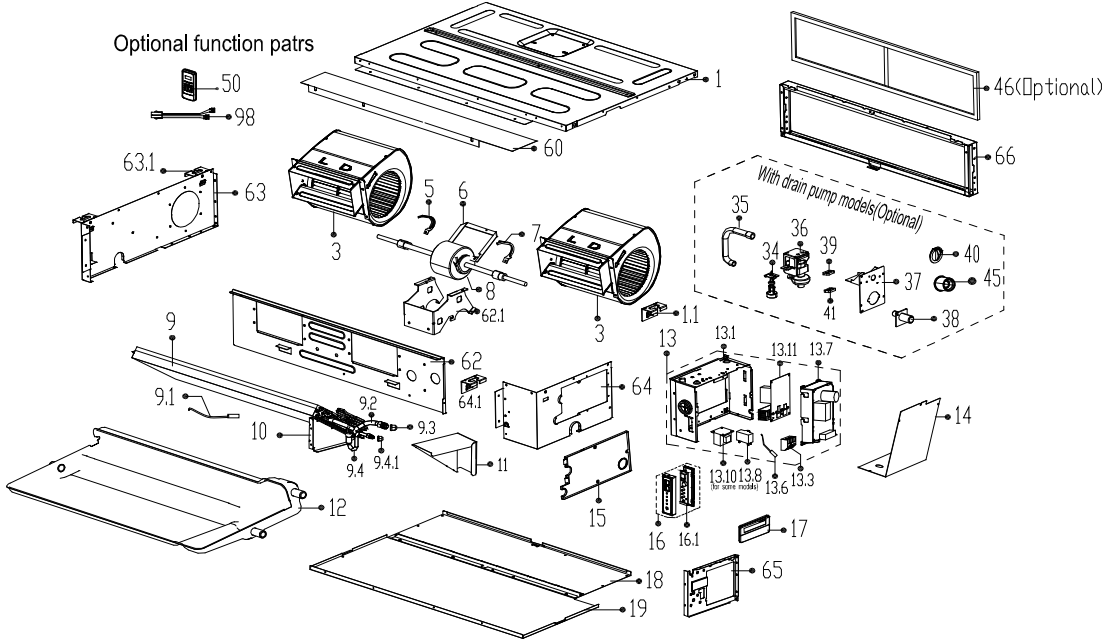

ComfortStar Model Number: CPA-24B

Power Supply: 208-230V/1Ph/60HZ

ComfortStar®

No.	Part Name	Quantity	PART#
1	Chassis Subassembly	1	1222300008889
3	Centrifuge Fan Assembly	2	12200101000194
5	Fan Motor Axes Clamp (Left)	1	B80200005
6	Fan Motor Fixing Board	1	B70290101
7	Fan Motor Axes Clamp (Right)	1	B80200006
8	Brushless Dc Motor	1	11002015002521
9	Evaporator Assembly	1	15823000A03240
9.1	Pipe Temperature Sensor	1	N40500004
9.2	Evaporator Outlet Pipe Subassembly	1	15123000008702
9.3	Pipe Nut	1	F00400089
9.4	Evaporator Inlet Pipe Subassembly	1	15123000009029
9.5	Detection Valve	1	F01600098
10	Evaporator Right Support Board Subassembly	1	12223000008851
11	Water Collector Subassembly	1	12223000008848
12	Water Collector Assembly	1	12223000008876
13	Duct Electronic Control Box Subassembly	1	17223000004417
13.1	Electronic Control Box	1	12223000006638
13.3	Terminal	1	M01400256
13.6	Room Temperature Sensor	1	M01300836
13.7	Duct Main Control Board Subassembly	1	17123000003474
13.10	Reactor	1	M01000950
13.11	Inverter Module Subassembly	1	17122000030569
14	Electrical Control Box Cover Subassembly	1	12223000009109
15	Pipe Clamp Board Subassembly	1	12223000A03149
16	Duct Display Board Subassembly	1	W70190008
17	Wired Controller	1	17317100001195
18	Rear Cover Subassembly	1	12223000008888
19	Top Cover Subassembly	1	12223000008887
35	Pump Pipe	1	Q70290004
36	Motor Subassembly	1	N00600005
37	Exhaust Pump Subassembly	1	12223000A03150
38	Drain Pipe	1	A01030002
39	Drain Pump Rubber Washer 1	1	Q42000404
41	Drain Pump Rubber Washer 2	1	Q42000405
45	Rubber Plug	1	12600801000543
46	Air Filter	1	12123000A00300
50	Remote Controller	1	17317000A16345
51	Bracket Of Remote Controller	1	A550A3109
60	Front Beam Subassembly	1	12223000008890
62	Middle Beam Subassembly	1	12223000008875
63	Left Clapboard Subassembly	1	12223000008850
64	Right Clapboard Subassembly	1	12223000008853
65	Right Side Plate	1	12223000008114
66	Clapboard Subassembly	1	12223000A03124