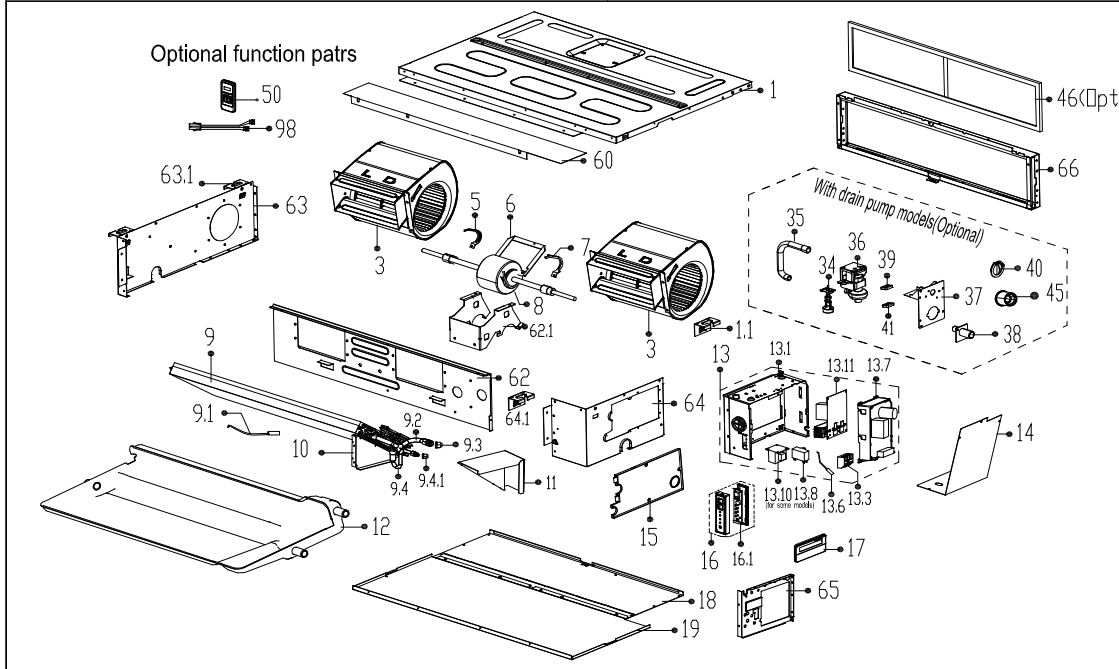

ComfortStar Model Number: CPA-48DUB  
Power Supply: 208-230V/1Ph/60HZ

ComfortStar®

No.	Part Name	Quantity	PART#
1	Chassis Subassembly	1	12223000008868
3	Centrifuge Fan Assembly	2	12200101000193
5	Fan Motor Axes Clamp (Left)	1	B80200005
6	Fan Motor Fixing Board	1	12223000006639
7	Fan Motor Axes Clamp (Right)	1	B80200006
8	Brushless Dc Motor	1	11002015003861
9	Evaporator Assembly	1	15823100A00753
9.1	Pipe Temperature Sensor	1	N40500004
9.2	Evaporator Outlet Pipe Subassembly	1	15123000009807
9.3	Pipe Nut	1	F00400089
9.4	Evaporator Inlet Pipe Subassembly	1	15123000009667
9.4.1	Copper Nut	1	F00320001
9.5	Detection Valve	1	F01600098
10	Evaporator Right Support Board Subassembly	1	12223000008872
11	Water Collector Subassembly	1	12223000008874
12	Water Collector Assembly	1	12223000008867
13	Duct Electronic Control Box Subassembly	1	17223000004416
13.1	Electronic Control Box	1	12223000008127
13.3	Wire Joint	1	M01400306
13.6	Room Temperature Sensor	1	M01300836
13.7	Duct Main Control Board Subassembly	1	17123000003453
13.10	Reactor	1	M01000950
13.11	Inverter Module Subassembly	1	17122000030568
14	Electrical Control Box Cover Subassembly	1	12223000009107
15	Pipe Clamp Board Subassembly	1	12223000A03149
16	Duct Display Board Subassembly	1	W70190008
17	Wired Controller	1	17317100001195
18	Rear Cover Subassembly	1	12223000008871
19	Top Cover Subassembly	1	12223000008859
35	Pump Pipe	1	Q70290004
36	Motor Subassembly	1	N00600005
37	Exhaust Pump Subassembly	1	12223000A03150
38	Drain Pipe	1	A01030002
39	Drain Pump Rubber Washer 1	1	Q42000404
41	Drain Pump Rubber Washer 2	1	Q42000405
45	Rubber Plug	1	12600801000543
46	Air Filter	1	12123000A00298
50	Remote Controller	1	17317000A16345
51	Bracket Of Remote Controller	1	A550A3109
60	Front Beam Subassembly	1	12223000008860
62	Middle Beam Subassembly	1	12223000008861
63	Left Clapboard Subassembly	1	12223000008870
64	Right Clapboard Subassembly	1	12223000008869
65	Right Side Plate	1	12223000008647
66	Clapboard Subassembly	1	12223000A03132