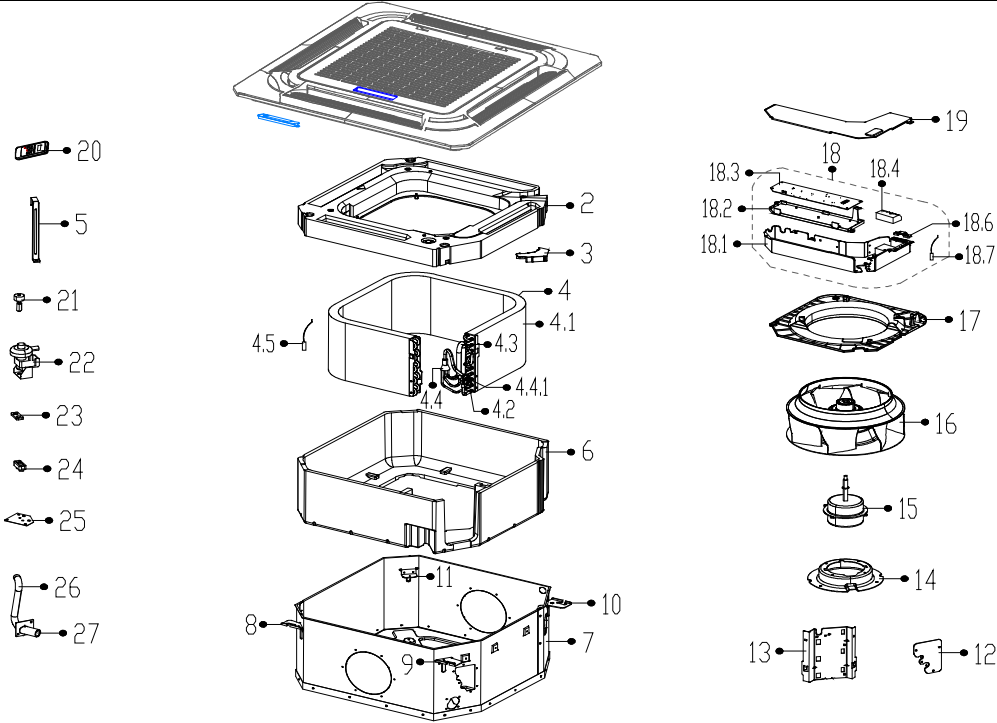

ComfortStar Model Number: TPA-12

Power Supply: 208-230V/60Hz/1Ph

Alegria Platinum - Light Commercial - Cassette Units.

No.	Part Name	Quantity	PART#
2	Water Collector	1	L2490004
3	Wire Box	1	A2490001
4	Evaporator Assembly	1	15822500A00623
4.1	Evaporator	1	15822500A00621
4.2	Copper Nut For 1/2 Pipe (12.7mm)	1	F0320002
4.3	Output Pipe Assembly	1	F2490087
4.4	Input Pipe Assembly	1	F2490088
4.4.1	Copper Nut For 1/4 Pipe (6.35mm)	1	F0320000
4.5	Pipe Temperature Sensor Assembly	1	M1300226
5	Evaporator Hang Board	1	B2490009
6	Base Foam Assembly	1	L2490001
7	Chassis Assembly	1	B2390003
8	Hook Ii	1	B0490483
9	Hook I	1	B0490482
10	Hook IV	1	B0490485
11	Hook Iii	1	B0490484
12	Pipe Fixing Board Assembly	1	A2390001
13	Evaporator Fixing Board	1	B2490006
14	Fan Motor Fixing Base	1	B2490008
15	Asynchronous Motor	1	N0310120
16	Centrifugal Fan	1	A0100855
17	Ventilation Ring	1	A2490002
18	Electronic Control Box Assembly	1	W2390109
18.1	Electronic Control Box	1	B2490005
18.2	Insulation Plate	1	A2490005
18.3	Main Control Board Assembly	1	C2390109
18.4	Wire Joint	1	M1400256
18.6	Clip	1	B2800082
18.7	Ambient Temperature Sensor Assembly	1	M1300836
19	Cover Of Electronic Control Box	1	B2490007
20	Remote Controller	1	W550A9167
21	Water Level Switch	1	M1801048
22	Drain Pump	1	N0600840
23	Drain Pump Rubber Washer	1	Q2490001
24	Drain Pump Rubber Washer Ii	1	Q2000405
25	Drain Pump Installation Base	1	B2490002
26	Drain Pipe	1	Q2390002
27	Drain Connecting Pipe	1	A2400018
43	Accessory Kit	1	R0490003