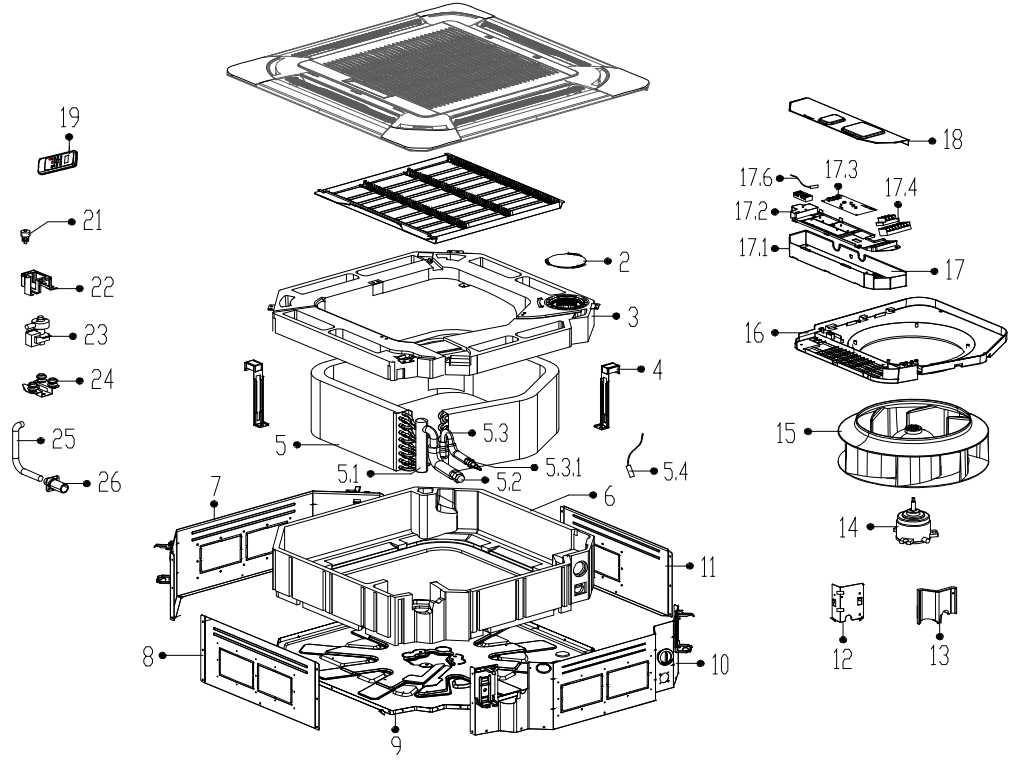

ComfortStar Model Number: TPA-24
Power Supply: 208-230V/60Hz/1Ph

Alegria Platinum - Light Commercial - Cassette Units.

No.	Part Name	Quantity	PART#
2	Cover	1	A42790001
3	Foam Tray Assembly For Condenser Water	1	L42590001
4	Evaporator Fixing Hanger	2	B42590019
5	Evaporator Assembly	1	E425A0022
5.1	Output Pipe Assembly	1	F42590050
5.2	Copper Nut For 5/8 Pipe (16mm)	1	F00320003
5.3	Input Pipe Assembly	1	F42590052
5.3.1	Copper Nut For 3/8 Pipe (9.52mm)	1	F00320001
5.4	Indoor Coil Temperature Sensor Assembly	1	N40500004
5.4	Indoor Coil Outlet Temperature Sensor Assembly	1	M01300804
6	Base Foam Assembly	1	L42590002
7	Board Assembly Iii	1	B42590015
8	Board Assembly I	1	B42590016
9	Chassis Assembly	1	B42590012
10	Board Assembly Ii	1	B42590014
11	Board Assembly IV	1	B42590013
12	Evaporator Fixing Board	1	B42590011
13	Pipe Fixing Board Assembly	1	A42790002
14	Asynchronous Motor	1	N00300059
15	Fan Assembly	1	A00100858
16	Ventilation Assembly	1	A42590006
17	Electronic Control Box Assembly	1	W42590057
17.1	Electronic Control Box	1	B42590004
17.2	Insulation Plate	1	A42490005
17.3	Main Control Board Assembly	1	C42591539
17.4	Wire Joint	1	M01400256
17.6	Ambient Temperature Sensor Assembly	1	M01300836
18	Cover Of Electronic Control Box I	1	B42590023
19	Remote Controller	1	W550A9167
21	Water Level Sensor Assembly	1	M01310051
22	Water Pump Installation Bracket Assembly	1	12222500001212
23	Drain Pump	1	N00600203
24	Pump Rubber Washer	3	Q42000002
25	Drain Pipe	1	Q42590002
26	Water Pipe	1	A42500032
41	Accessory Kit	1	R42500011

A42790001
L42590001
B42590019
E425A0022
F42590050
F00320003
F42590052
F00320001
N40500004
M01300804
L42590002
B42590015
B42590016
B42590012
B42590014
B42590013
B42590011
A42790002
N00300059
A00100858
A42590006
W42590057
B42590004
A42490005
C42591539
M01400256
M01300836
B42590023
W550A9167
M01310051
12222500001212
N00600203
Q42000002
Q42590002
A42500032
R42500011