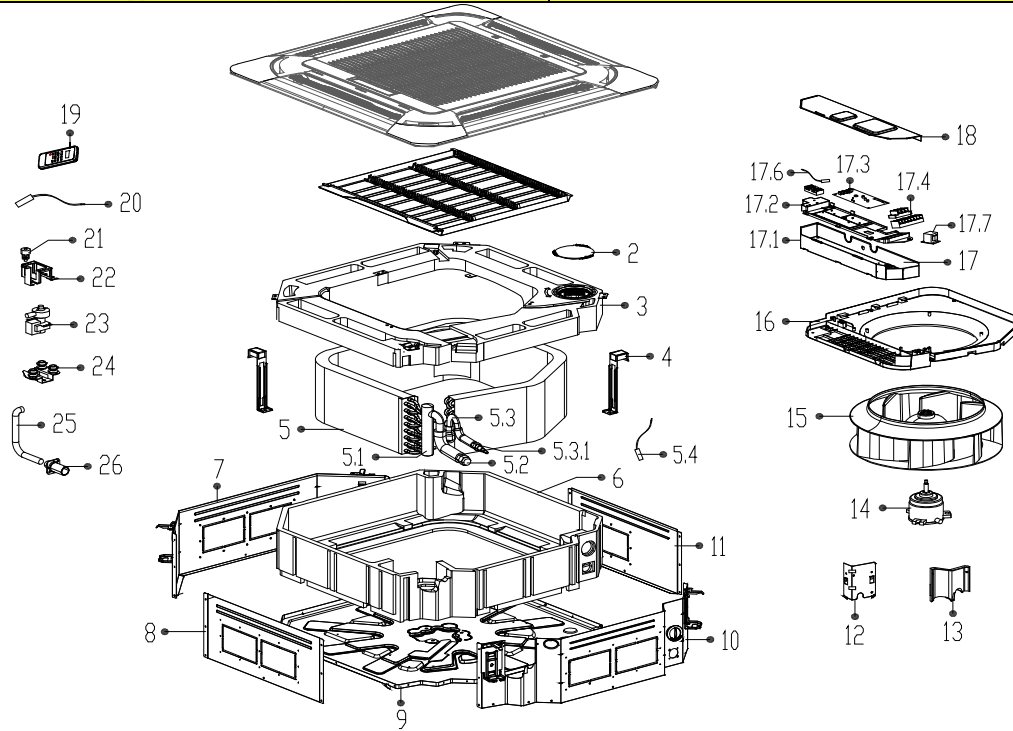

ComfortStar Model Number: TPA-36

Power Supply: 208-230V/60Hz/1Ph

Alegria Platinum - Light Commercial - Cassette Units.

No.	Part Name	Quantity	PART#
2	Cover	1	A2790001
3	Foam Tray Assembly For Condenser Water	1	L2790002
4	Evaporator Fixing Hanger	2	B2890006
5	Evaporator Assembly	1	E428A0038
5.1	Output Pipe Assembly	1	F2890046
5.2	Copper Nut For 5/8 Pipe (16mm)	1	F0320003
5.3	Input Pipe Assembly	1	F2890048
5.3.1	Copper Nut For 3/8 Pipe (9.52mm)	1	F0320001
5.4	Pipe Temperature Sensor Assembly	1	N0500004
6	Base Foam Assembly	1	L2790001
7	Board Assembly Iii	1	B2790007
8	Board Assembly I	1	B2790004
9	Chassis Assembly	1	B2590012
10	Board Assembly Ii	1	B2790009
11	Board Assembly IV	1	B2790003
12	Evaporator Fixing Board	1	B2790011
13	Pipe Fixing Board Assembly	1	A2790002
14	Asynchronous Motor	1	N0300529
15	Fan Assembly	1	A0100846
16	Ventilation Assembly	1	A2790004
17	Electronic Control Box Assembly	1	W2790065
17.1	Electronic Control Box	1	B2590004
17.2	Insulation Plate	1	A2490005
17.3	Main Control Board Assembly	1	C2790071
17.4	Wire Joint	1	M1400256
17.6	Ambient Temperature Sensor Assembly	1	M1300836
17.7	Reactance	1	M1000950
18	Cover Of Electronic Control Box I	1	B2590023
19	Remote Controller	1	W550A9167
20	Pipe Temperature Sensor	1	M1300804
21	Water Level Sensor Assembly	1	M1310051
22	Water Pump Installation Bracket Assembly	1	12222500001212
23	Drain Pump	1	N0600203
24	Pump Rubber Washer	3	Q2000002
25	Drain Pipe	1	Q2590002
26	Water Pipe	1	A2500032
41	Accessory Kit	1	R2500011