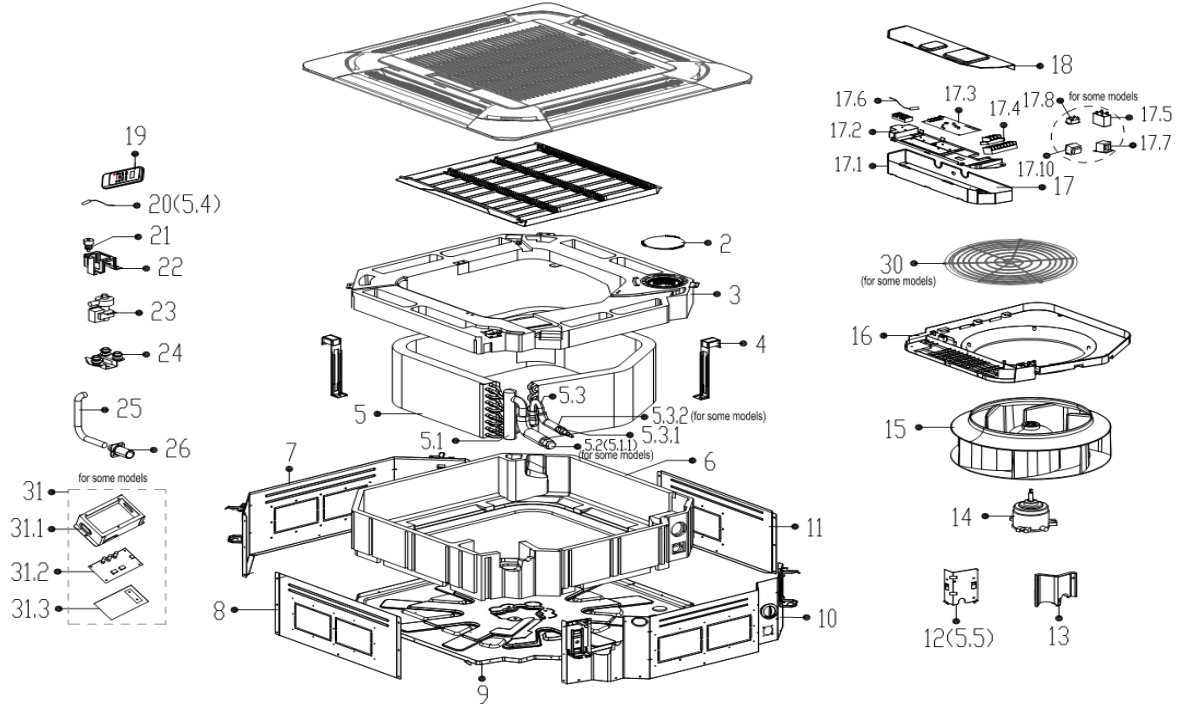

ComfortStar Model Number: TPA-48  
Power Supply: 208-230V/60Hz/1Ph

Alegria Platinum - Light Commercial - Cassette Units.

No.	Part Name	Quantity	PART#
2	Cover	1	A2790001
3	Foam Tray Assembly For Condenser Water	1	L2790002
4	Evaporator Fixing Hanger	2	B2990039
5	Evaporator Assembly	1	15822500A01343
5.1	Output Pipe Assembly	1	F2990064
5.2	Copper Nut For 5/8 Pipe (16Mm)	1	F0320003
5.3	Input Pipe Assembly	1	F2890076
5.3.1	Copper Nut For 3/8 Pipe (9.52Mm)	1	F00320001
6	Base Foam Assembly	1	L2990004
7	Board Assembly Iii	1	B2990035
8	Board Assembly I	1	B2990034
9	Chassis Assembly	1	B2590012
10	Board Assembly Ii	1	B2990037
11	Board Assembly IV	1	B2990036
13	Pipe Fixing Board Assembly	1	A2790002
14	Asynchronous Motor	1	N0310153
15	Fan Assembly	1	A0100853
16	Ventilation Assembly	1	A2990003
17	Main Electronic Control Box Assembly	1	17222500002100
17.1	Main Electronic Control Box	1	B2590004
17.2	Insulation Plate	1	A2490005
17.3	Main Control Board Assembly	1	17122500002471
17.4	Wire Joint	1	M1400256
17.6	Ambient Temperature Sensor Assembly	1	M1300836
17.7	Reactance	1	M1000950
18	Cover Of Electronic Control Box I	1	B2590023
19	Remote Controller	1	W550A9167
20	Indoor Coil Temperature Sensor Assembly	1	M1300111
20	Indoor Coil Outlet Temperature Sensor Assembly	1	M1300804
21	Water Level Sensor Assembly	1	M1310051
22	Water Pump Installation Bracket Assembly	1	12222500001012
23	Drain Pump	1	N0600203
24	Pump Rubber Washer	3	Q2000002
25	Drain Pipe	1	Q2590002
26	Water Pipe	1	A2500032
31	Fan Control Box Assembly	1	W9991001
31.1	Fan Control Box	1	B0590340
31.2	Inverter Control Board Assembly	1	C9990327
31.3	Radiator	1	M1900138
41	Accessory Kit	1	R2500011