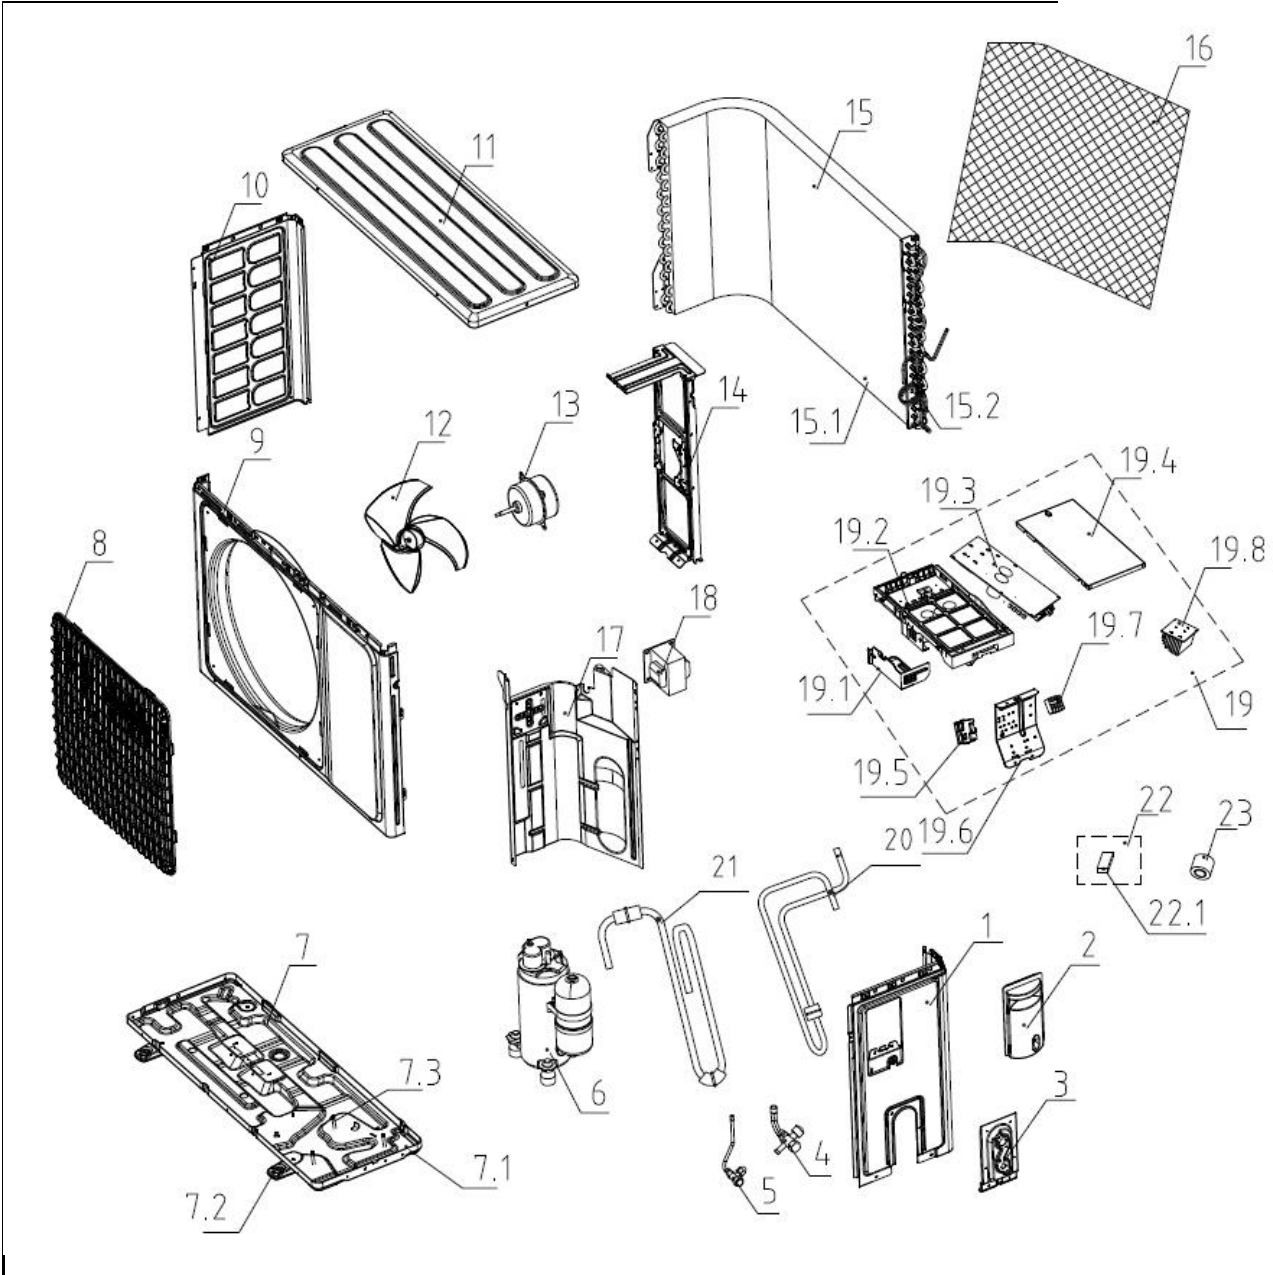

# RAC Exploded View

**Model name:** CKB18CD(O)  
**Power Supply:** 208-230V/1Ph/60HZ

**ComfortStar®**

| No. | Part Name        | Quantity | BOM Code       |
|-----|------------------|----------|----------------|
| 1   | right side panel | 1        | 11321007000291 |
| 2   | E-parts cover    | 1        | 11321008000014 |
| 3   | valve plate      | 1        | 11321031000027 |