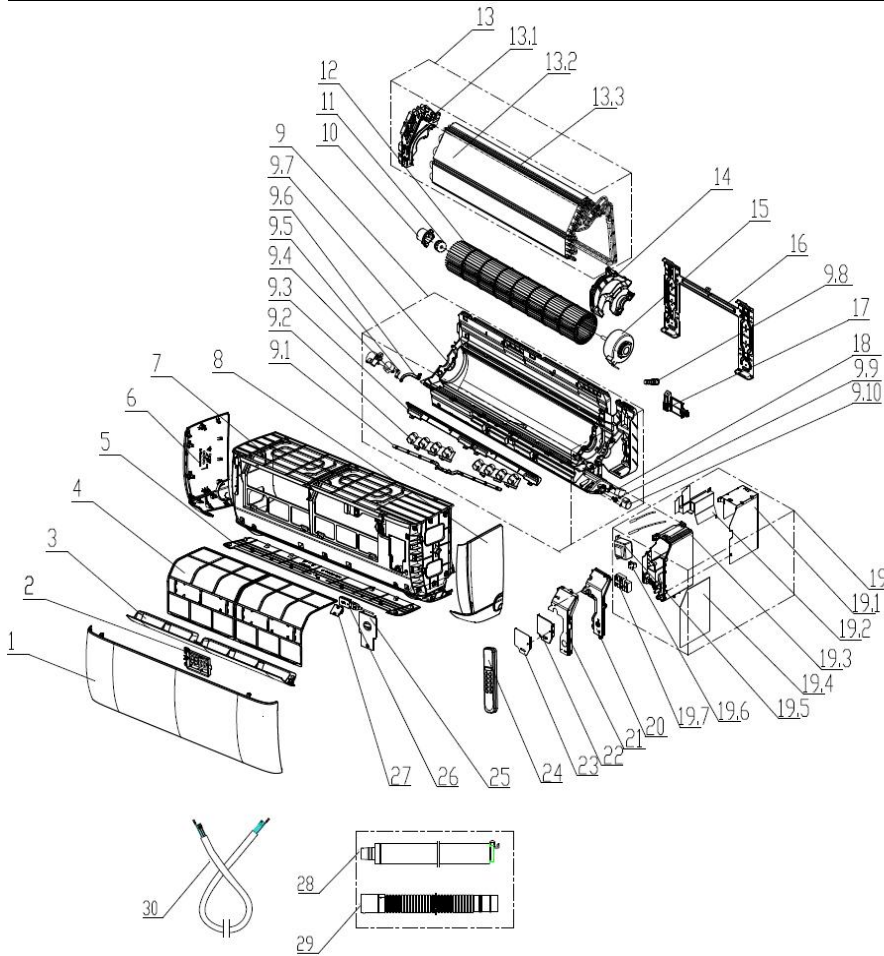

RAC Exploded View

Model name: CJE12CD(I)
Power Supply: 208-230V/1Ph/60HZ

ComfortStar®

No	Part Name	Quantity	BOM Code
1	panel	1	13220598002972
2	display board	1	11222014000650
3	air louver (Horizontal)	1	11320005000359
4	filter	2	11220508000146
5	decorative board of medium frame	1	11320088000038
6	left cover	1	11320078000159
7	medium frame	1	11320002000292
8	right cover	1	11320078000160
9	chassis assembly	1	11220500000285
10	step motor	1	11230002000086
11	bearing assembly	1	11220551000003
12	cross flow fan	1	11220513000065
13	Evaporator assembly	1	13224003001883
13.1	evaporator left side carriage	1	11320015000139
13.2	evaporator assembly A	1	11224009000315
13.3	evaporator assembly B	1	11224009000314
14	motor cover	1	11320052000044

15	IDU fan motor	1	11230003000141
16	mounting plate assembly	1	11221500000034
17	pipe clamp	1	11320084000013
19	Main controller	1	11222003003525
19.4	Main control board	1	11222009003972
19.5	Transformer	1	11330024000007
19.6	terminal board	1	11330037000184
24	Remote controller	1	13222041000007
25	medium frame wiring cover	1	11320076000103
27	Screw cover	1	11320096000101
28	water flow tube assembly	1	11220506000002
29	water hosepipe	1	11320020000008
30	power cable	1	11330021000980