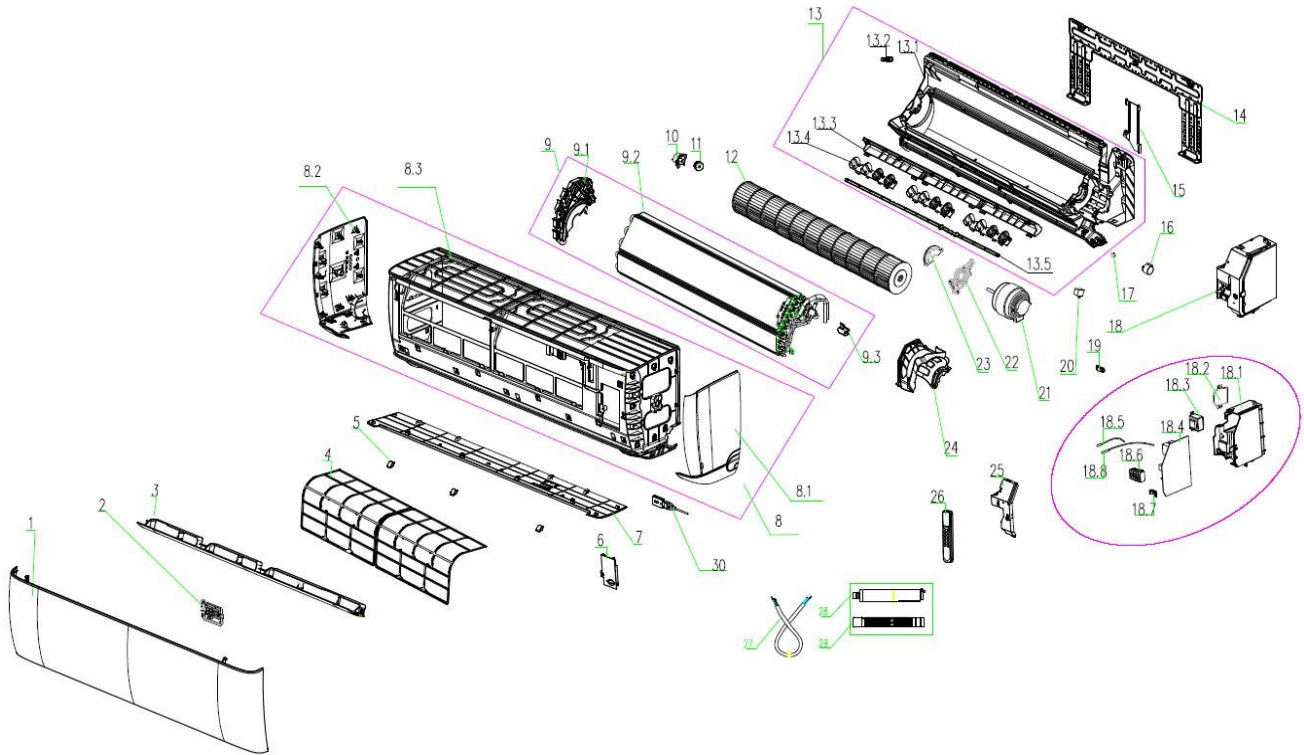

RAC Exploded View

Model name: CBP24CD(I)
Power Supply: 208-230V/1Ph/60HZ

ComfortStar®

Serial number	Part Name	Quantity	BOM Code
1	panel	1	13220598002959
2	display board	1	11222014000540
3	air louver (Horizontal)	1	11320005000360
4	filter	2	11220508000145
5	Screw cover	3	11320096000102
6	medium frame wiring cover	1	11320076000105
7	decorative board of medium frame	1	11320088000039
8	medium frame assembly	1	11220501000778
8.1	left cover	1	11320078000161
8.2	medium frame	1	11320002000293
8.3	right cover	1	11320078000162
9	Evaporator assembly	1	13224003001839
9.1	evaporator left side carriage	1	11320015000136
9.2	evaporator assembly	1	13224009000025
9.2	evaporator assembly	1	13224009000024
10	bearing fixed chassis	1	11320062000026
11	bearing assembly	1	11220551000003
12	cross flow fan	1	11220513000059
13	chassis assembly	1	11220500000289

13.2	stopple	1	11333003000009
13.3	air louver	1	11320135000026
13.4	left-right swing blade	3	11320017000155
13.5	airflow vanes connecting pole	1	11320085000106
14	mounting plate assembly	1	11221500000029
15	pipe clamp	1	11320084000014
16	air louver step motor	1	11230002000152
17	step motor shaft sleeve	1	11320079000016
18	Main controller	1	11222003003311
18.1	control box	1	11320057000066
18.4	Main control board	1	11222009003621
18.5	temperature sensor	1	11329013000103
18.6	terminal board	1	11330037000184
19	power wire cable clamp	1	11320010000046
21	IDU fan motor	1	11230005000031
24	motor cover	1	11320052000035
25	control box cover	1	11320058000055
26	Remote controller	1	13222041000007
28	water flow tube assembly	1	11220506000009
29	water hosepipe	1	11320020000008