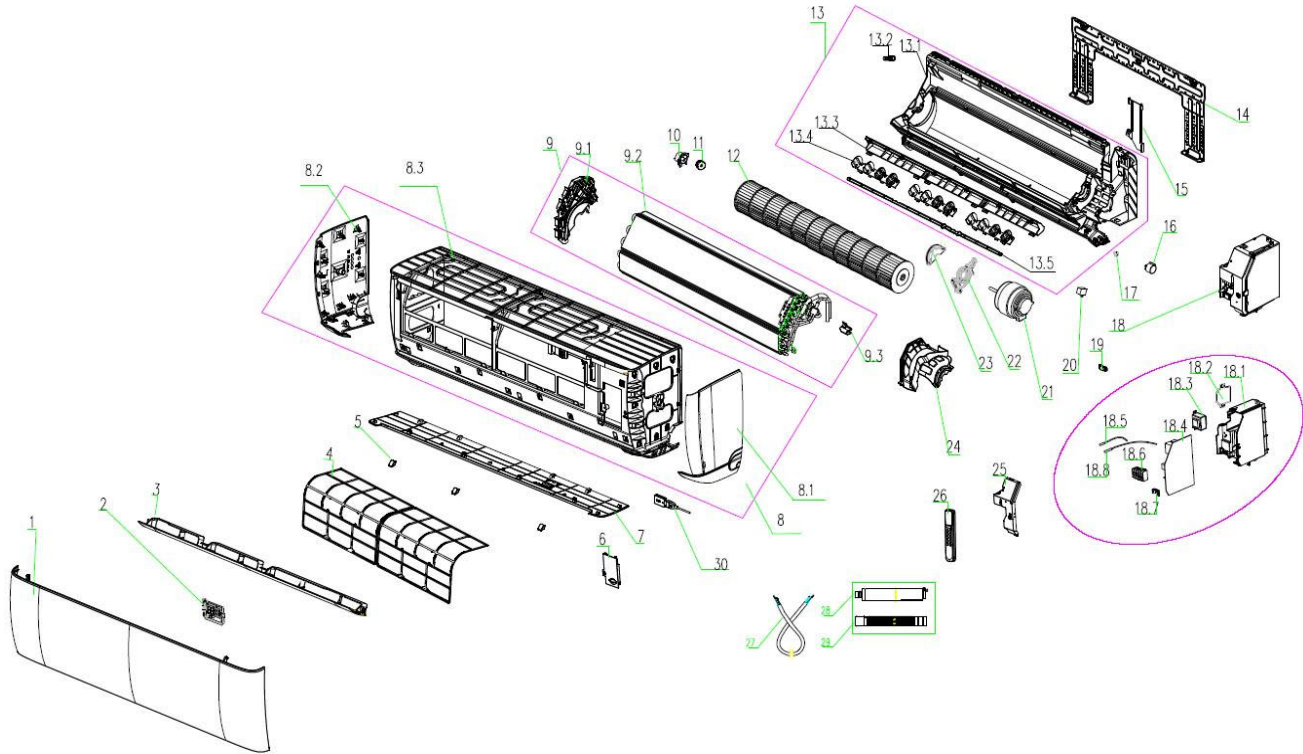

## RAC Exploded View

Model name: CKB24CD(I)  
 Power Supply: 208-230V/1Ph/60HZ

ComfortStar®

Serial number	Part Name	Quantity	BOM Code
1	panel	1	11320003002880
2	display board	1	11222014000608
3	air louver (Horizontal)	1	11320005000360
4	filter	2	11220508000145
5	Screw cover	3	11320096000102
6	medium frame wiring cover	1	11320076000105
7	decorative board of medium frame	1	11320088000039
8	medium frame assembly	1	11220501000778
8.1	left cover	1	11320078000161
8.2	medium frame	1	11320002000293
8.3	right cover	1	11320078000162
9	Evaporator assembly	1	11224003000642
9.1	evaporator left side carriage	1	11320015000136
9.2	evaporator assembly	1	11224009000278
9.2	evaporator assembly	1	11224009000277
10	bearing fixed chassis	1	11320062000026
11	bearing assembly	1	11220551000003
12	cross flow fan	1	11220513000059
13	chassis assembly	1	11220500000289

13.2	stopple	1	11333003000009
13.3	air louver	1	11320135000026
13.4	left-right swing blade	3	11320017000155
13.5	airflow vanes connecting pole	1	11320085000106
14	mounting plate assembly	1	11221500000029
15	pipe clamp	1	11320084000014
16	air louver step motor	1	11230002000152
17	step motor shaft sleeve	1	11320079000016
18	Main controller	1	11222003003311
18.1	control box	1	11320057000066
18.4	Main control board	1	13222009004777
18.5	temperature sensor	1	11329013000103
18.6	terminal board	1	11330037000184
19	power wire cable clamp	1	11320010000046
21	IDU fan motor	1	11230005000031
24	motor cover	1	11320052000035
25	control box cover	1	11320058000055
26	Remote controller	1	13222001002083
28	water flow tube assembly	1	11220506000009
29	water hosepipe	1	11320020000008