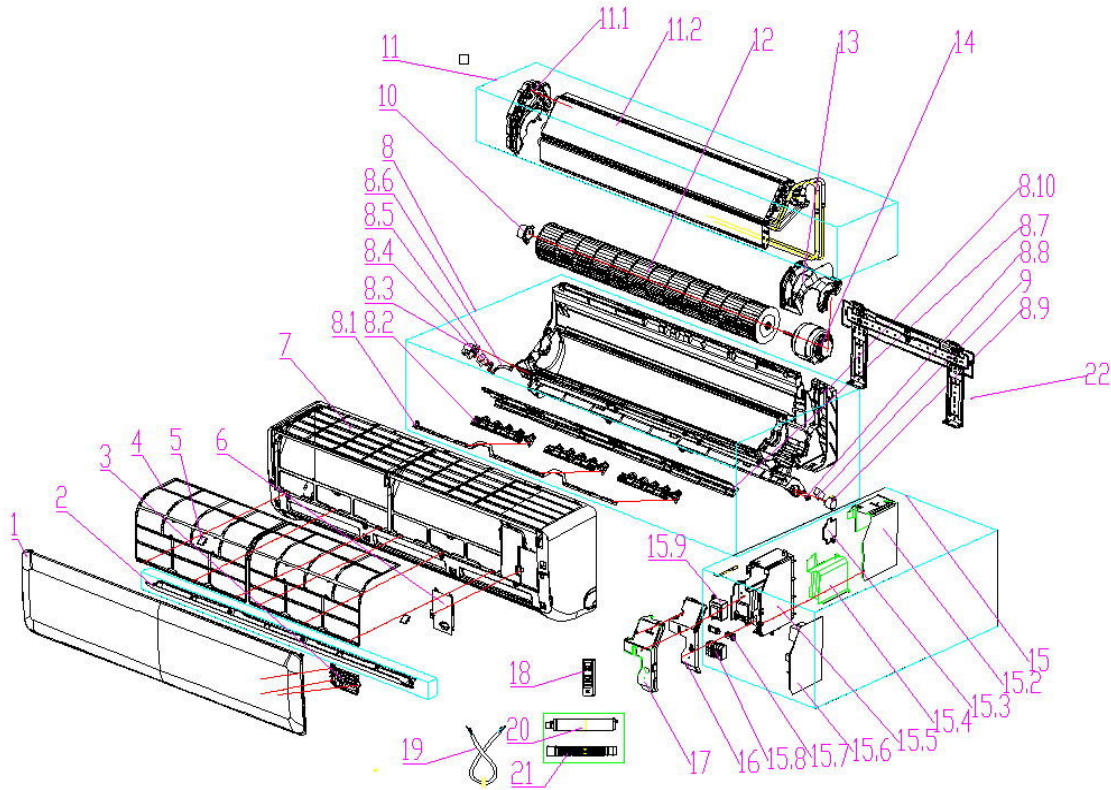

Model name:
Power Supply:

CDD24CD(I)/CSA24CD(I)
208-230V/1Ph/60HZ

ComfortStar®

No.	Part Name	Quantity	BOM Code
1	panel	1	13320003007069
2	air louver (Horizontal)	1	11320005000377
3	display board	1	11222014000650
4	filter	2	11220508000138
5	Screw cover	3	11320096000104
6	medium frame wiring cover	1	11320076000057
7	medium frame	1	11320002000301
8	chassis assembly	1	11220500000216
8.7	air louver	1	11220567000008
8.8	step motor shaft sleeve	1	11320079000016
8.9	air louver step motor	1	11230002000071
8.10	chassis	1	11320001000194
10	bearing assembly	1	11220551000003
11	Evaporator assembly	1	13224003001839

11.1	evaporator left side carriage	1	11320015000136
11.2	evaporator assembly	1	11224009000278
11.2	evaporator assembly	1	11224009000277
12	cross flow fan	1	11220513000059
13	motor cover	1	11320052000035
14	IDU fan motor	1	11230003000137
15	Main controller	1	13222002003754
15.5	control box	1	11320057000066
15.6	Main control board	1	11222009003764
15.8	terminal board	1	11330037000078
16	control box cover	1	11320058000055
18	Remote controller	1	13222041000007
19	power cable	1	11330021000383
19	power cable	1	11330021000926
20	drain pipe	1	11220506000009
21	drain hose	1	11320020000008
22	mount plate	1	11221500000029