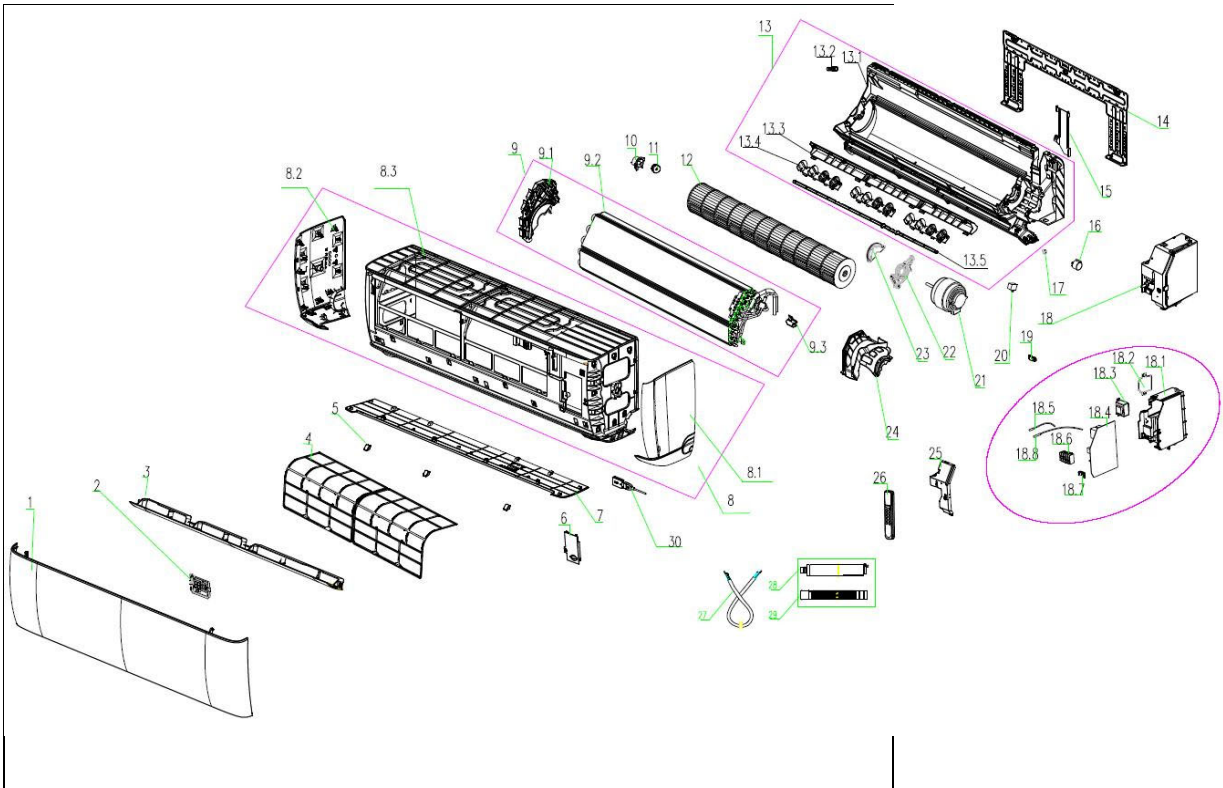

RAC Exploded View

Model name: CJE24CD(I)
 Power Supply: 208-230V/1Ph/60HZ

ComfortStar®

No	Part Name	Quantity	BOM Code
1	panel	1	13220598002974
2	display board	1	11222014000650
3	air louver (Horizontal)	1	11320005000360
4	filter	2	11220508000145
5	Screw cover	3	11320096000102
6	medium frame wiring cover	1	11320076000105
7	decorative board of medium frame	1	11320088000039
8	medium frame assembly	1	11220501000778
8.1	left cover	1	11320078000161
8.2	medium frame	1	11320002000293
8.3	right cover	1	11320078000162
9	Evaporator assembly	1	13224003001826
9.1	evaporator left side carriage	1	11320015000136
9.2	evaporator assembly	1	11224009000278
9.2	evaporator assembly	1	11224009000325
10	bearing fixed chassis	1	11320062000026
11	bearing assembly	1	11220551000003
12	cross flow fan	1	11220513000059
13	chassis assembly	1	11220500000289
13.2	stopples	1	11333003000009
13.3	air louver	1	11320135000026
13.4	left-right swing blade	3	11320017000155

13.5	airflow vanes connecting pole	1	11320085000106
14	mounting plate assembly	1	11221500000029
15	pipe clamp	1	11320084000014
16	air louver step motor	1	11230002000152
17	step motor shaft sleeve	1	11320079000016
18	Main controller	1	11222003002917
18.1	control box	1	11320057000066
18.4	Main control board	1	11222009003567
18.5	temperature sensor	1	11329013000103
18.6	terminal board	1	11330037000184
19	power wire cable clamp	1	11320010000046
21	IDU fan motor	1	11230003000137
24	motor cover	1	11320052000035
25	control box cover	1	11320058000055
26	Remote controller	1	13222041000007
28	water flow tube assembly	1	11220506000009
29	water hosepipe	1	11320020000008