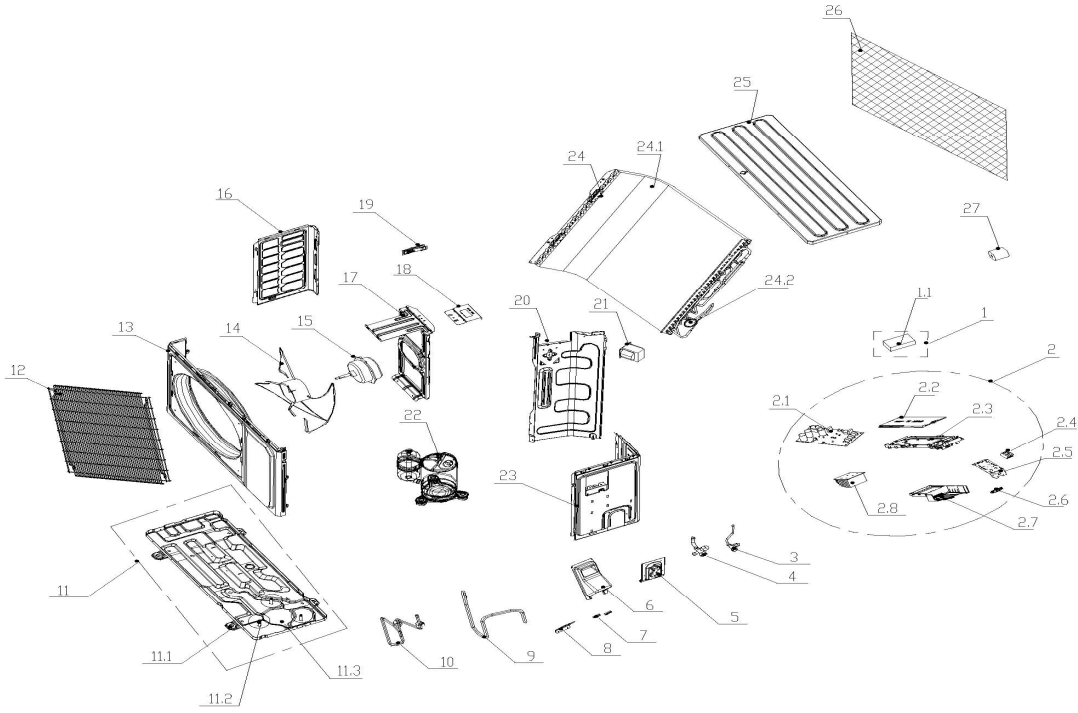

RAC Exploded View

Model name: CJE24CD(O)
Power Supply: 208-230V/1Ph/60HZ

ComfortStar®

No	Part Name	Quantity	BOM Code
1	Accessories	1	11219005000167
1.1	putty	1	14618079000002
2	Main controller	1	11222004000806
2.1	PCB	1	11222031001101
2.2	control box cover	1	11320058000082
2.3	control box	1	11320057000102
	Radiator	1	11329031000067
3,4	stop valve	1	11325042000030
5	valve plate	1	11321031000027
6	E-parts cover	1	11321008000014
9	suction pipe assembly	1	11225504000819
10	discharge pipe assembly	1	11325020001511
11	Chassis assembly	1	11221502000598
11.1	chassis	1	11321014000134
12	panel grille	1	11321022000236
13	panel	1	11321005000092
14	axial flow fan	1	11320009000064
15	motor	1	11230005000046
16	left side board	1	11321156000002
17	motor support	1	11321002000036

20	partition board	1	11321025000073
21	reactor	1	11330034000020
22	Compressor assembly	1	11223003000259
23	right side board	1	11321157000021
24	Condenser assembly	1	13224004001374
24.1	condenser assembly	1	11224006000516
24.2	Capillary assembly	1	11225506001775
25	top cover	1	11321009000052
26	Cardboard	1	11332009000051