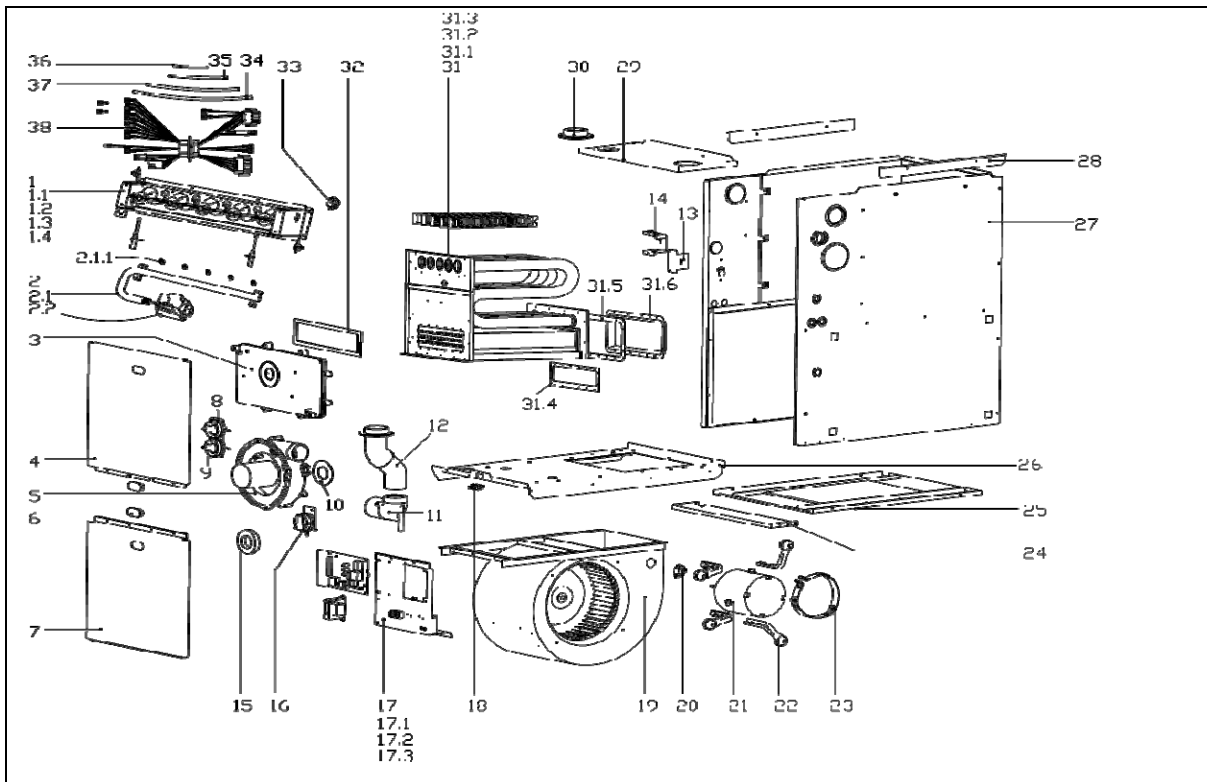

Model

96M100C5B

17.2

17.1

No.	Part Name	Quantity	BOM Code	Price	Remark
1	Combustor assembly	1	12227600001402		
1.1	Thermostat	2.0	17400513000045		
1.2	Firing pin	1.0	17427600000007		
1.3	Special sensor	1.0	11201006000010		
1.4	Combustor	5.0	17427600000004		
2	Gas pipe assembly	1	15427600000061		
2.1	Gas pipe assembly	1.0	15427600000006		
2.1.1	Copper nozzle	5.0	15527600000001		
2.2	Gas valve	1.0	17427600001389		
3	Drain box weld assembly	1	12127600000019		
4	Upper cover assembly	1	12227600000166		
5	Exhaust fan components	1	17400801000935		
6	Plastic cover	2	12127600000009		
7	Bottom cover assembly	1	12227600000167		
8	Air switch	1	17400515000422		
9	Air switch	1	17400515000421		
10	Smoke exhaust fan gasket	1	12427600000049		
11	Smoke exhaust elbow	1	12127600000015		
12	Smoke exhaust pipe joint assembly	1	12127600000016		
13	Junction box cover	1	122276000000817		
14	Junction box	1	122276000000818		
15	Smoke vent buckle	1	121276000000367		
16	Air switch	1	17400515000420		
17	E-part box assembly	1	172276000000941		
17.1	Linear Transformer	1.0	11203103000197		
17.2	Tie-in assembly of main control board	1.0	171276000000708		
18	Door switch	1	17427600001148		
20	Thermostat	2	17400513000874		
21	Brushless DC Motor	1	11002015011987		
22	Motor bracket assembly I	4	12223000001933		
23	Motor bracket II	1	12223000001993		
24	Bottom supporting board	1	122276000000267		
25	Base sealplate assembly	1	122276000000819		
26	Partition board assembly	1	122276000000217		
27	Cabinet assembly	1	122276000000823		
28	Supporting bar assembly	2	122276000000274		
29	Front cover assembly	1	122276000000164		
30	Air inlet pipe joint	1	121276000000010		
31	Heat exchanger assembly	1	157276000000076		
31.1	Primary heat exchanger assembly	1.0	157276000000013		
31.2	Secondary heat exchanger assembly	1.0	158276000000031		
31.3	Spoiler	5.0	122276000000059		
31.4	Heat exchanger gasket	1.0	124276000000023		
31.5	Gas-collecting cover gasket	1.0	124276000000031		
31.6	Back gas-collecting cover	1.0	122276000000235		
32	Drain pan gasket	1	124276000000033		
33	Thermostat	1	17400513001114		
34	Silicone tube	1	126276000000005		
35	Silicone tube	2	126276000000006		
36	Silicone tube	1	126276000000007		
37	Silicone tube	1	126276000000009		
38	Strong electric cable group	1	17401203016840		