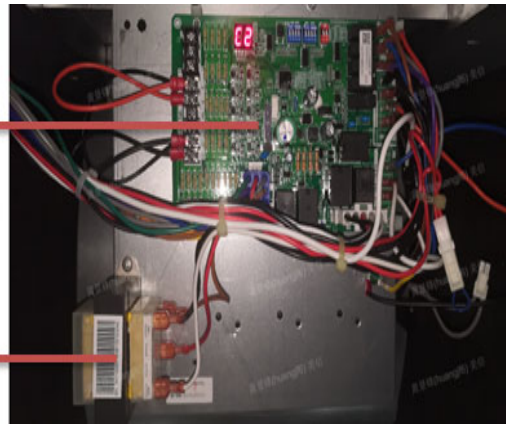

Model

96M100C5B

17.2

17.1

No.	Part Name	Quantity	BOM Code	Price	Remark
1	Combustor assembly	1	12227600001402		
1.1	Thermostat	2.0	17400513000045		
1.2	Firing pin	1.0	17427600000007		
1.3	Special sensor	1.0	11201006000010		
1.4	Combustor	5.0	17427600000004		
2	Gas pipe assembly	1	15427600000061		
2.1	Gas pipe assembly	1.0	15427600000006		
2.1.1	Copper nozzle	5.0	15527600000001		
2.2	Gas valve	1.0	17427600001389		
3	Drain box weld assembly	1	12127600000019		
4	Upper cover assembly	1	12227600000166		
5	Exhaust fan components	1	17400801000935		
6	Plastic cover	2	12127600000009		
7	Bottom cover assembly	1	12227600000167		
8	Air switch	1	17400515000422		
9	Air switch	1	17400515000421		
10	Smoke exhaust fan gasket	1	12427600000049		
11	Smoke exhaust elbow	1	12127600000015		
12	Smoke exhaust pipe joint assembly	1	12127600000016		
13	Junction box cover	1	122276000000817		
14	Junction box	1	122276000000818		
15	Smoke vent buckle	1	121276000000367		
16	Air switch	1	17400515000420		
17	E-part box assembly	1	172276000000941		
17.1	Linear Transformer	1.0	11203103000197		
17.2	Tie-in assembly of main control board	1.0	171276000000708		
18	Door switch	1	17427600001148		
20	Thermostat	2	17400513000874		
21	Brushless DC Motor	1	11002015011987		
22	Motor bracket assembly I	4	12223000001933		
23	Motor bracket II	1	12223000001993		
24	Bottom supporting board	1	122276000000267		
25	Base sealplate assembly	1	122276000000819		
26	Partition board assembly	1	122276000000217		
27	Cabinet assembly	1	122276000000823		
28	Supporting bar assembly	2	122276000000274		
29	Front cover assembly	1	122276000000164		
30	Air inlet pipe joint	1	121276000000010		
31	Heat exchanger assembly	1	157276000000076		
31.1	Primary heat exchanger assembly	1.0	157276000000013		
31.2	Secondary heat exchanger assembly	1.0	158276000000031		
31.3	Spoiler	5.0	122276000000059		
31.4	Heat exchanger gasket	1.0	124276000000023		
31.5	Gas-collecting cover gasket	1.0	124276000000031		
31.6	Back gas-collecting cover	1.0	122276000000235		
32	Drain pan gasket	1	124276000000033		
33	Thermostat	1	17400513001114		
34	Silicone tube	1	126276000000005		
35	Silicone tube	2	126276000000006		
36	Silicone tube	1	126276000000007		
37	Silicone tube	1	126276000000009		
38	Strong electric cable group	1	17401203016840		