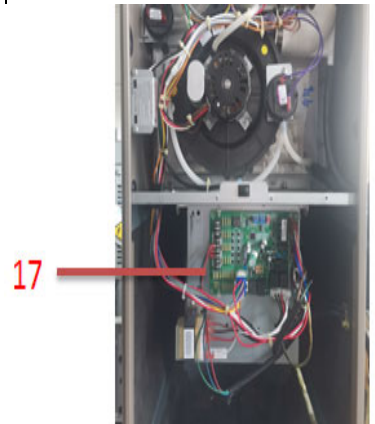

Model

96M100C5B

17.2

17.1

No.	Part Name	Quantity	BOM Code	Price	Remark
1	Combustor assembly	1	12227600001402		
1.1	Thermostat	2.0	17400513000045		
1.2	Firing pin	1.0	17427600000007		
1.3	Special sensor	1.0	11201006000010		
1.4	Combustor	5.0	17427600000004		
2	Gas pipe assembly	1	15427600000061		
2.1	Gas pipe assembly	1.0	15427600000006		
2.1.1	Copper nozzle	5.0	15527600000001		
2.2	Gas valve	1.0	17427600001389		
3	Drain box weld assembly	1	12127600000019		
4	Upper cover assembly	1	12227600000166		
5	Exhaust fan components	1	17400801000935		
6	Plastic cover	2	12127600000009		
7	Bottom cover assembly	1	12227600000167		
8	Air switch	1	17400515000422		
9	Air switch	1	17400515000421		
10	Smoke exhaust fan gasket	1	12427600000049		
11	Smoke exhaust elbow	1	12127600000015		
12	Smoke exhaust pipe joint assembly	1	12127600000016		
13	Junction box cover	1	122276000000817		
14	Junction box	1	122276000000818		
15	Smoke vent buckle	1	121276000000367		
16	Air switch	1	17400515000420		
17	E-part box assembly	1	172276000000941		
17.1	Linear Transformer	1.0	11203103000197		
17.2	Tie-in assembly of main control board	1.0	171276000000708		
18	Door switch	1	17427600001148		
20	Thermostat	2	17400513000874		
21	Brushless DC Motor	1	11002015011987		
22	Motor bracket assembly I	4	12223000001933		
23	Motor bracket II	1	12223000001993		
24	Bottom supporting board	1	122276000000267		
25	Base sealplate assembly	1	122276000000819		
26	Partition board assembly	1	122276000000217		
27	Cabinet assembly	1	122276000000823		
28	Supporting bar assembly	2	122276000000274		
29	Front cover assembly	1	122276000000164		
30	Air inlet pipe joint	1	121276000000010		
31	Heat exchanger assembly	1	157276000000076		
31.1	Primary heat exchanger assembly	1.0	157276000000013		
31.2	Secondary heat exchanger assembly	1.0	158276000000031		
31.3	Spoiler	5.0	122276000000059		
31.4	Heat exchanger gasket	1.0	124276000000023		
31.5	Gas-collecting cover gasket	1.0	124276000000031		
31.6	Back gas-collecting cover	1.0	122276000000235		
32	Drain pan gasket	1	124276000000033		
33	Thermostat	1	17400513001114		
34	Silicone tube	1	126276000000005		
35	Silicone tube	2	126276000000006		
36	Silicone tube	1	126276000000007		
37	Silicone tube	1	126276000000009		
38	Strong electric cable group	1	17401203016840		