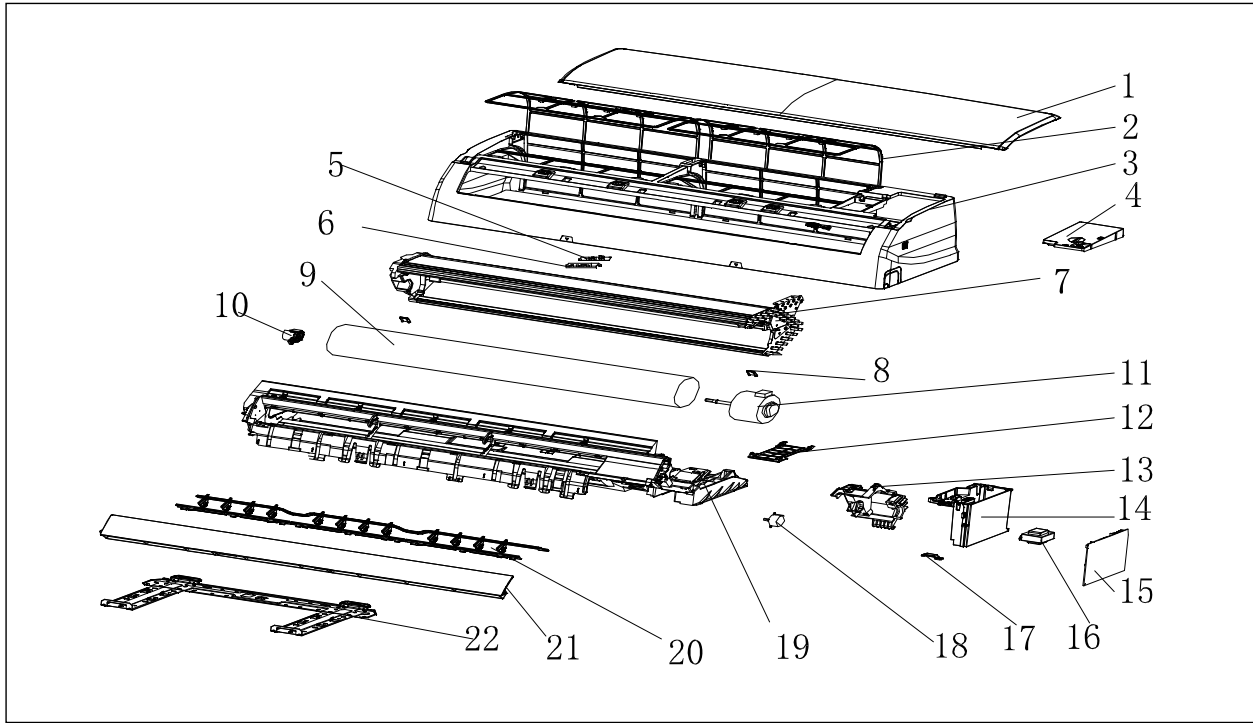

ComfortStar Model Number: CBS09CD(I)
 Power Supply: 208-230V/60Hz/1P

ComfortStar®

No.	Part No.	Part Name	Q'ty
1	210738620	Front Panel	1
2	210738433	Air Filter	2
3	210738120	Face Frame	1
4	210738393	Electrical Box Cover	1
5	210901127R	Display PCB	1
6	210705767	Display PCB Box	1
7	211238000	Evaporator	1
8	210701846	Screw Cover	1
9	210738131	Cross Fan	1
10	1070100010	Bearing Mount	1
11	1170030047G	Indoor Motor	1
12	210736813	In And Out Pipe Fixer	1
13	210737653	Indoor Motor Cover	1
14	210736831	Electrical Box	1
15	210901714BB	Main PCB	1
16	210901510	Transformer	1
17	210736832	Cable Clamp	1
18	1170020011	Vane Motor	1
19	210738121	Base	1
20	210738389	Vertical Vane Assembly	2
21	210738122	Vane	1
22	1080030003	Installation Plate	1
23	210900333	Indoor Sensor Assembly	1
24	210901249M	Remote Controller	1
25	211368832	Indoor Carton	1
26	211368514	Left Foaming	1
27	211368516	Right Foaming	1