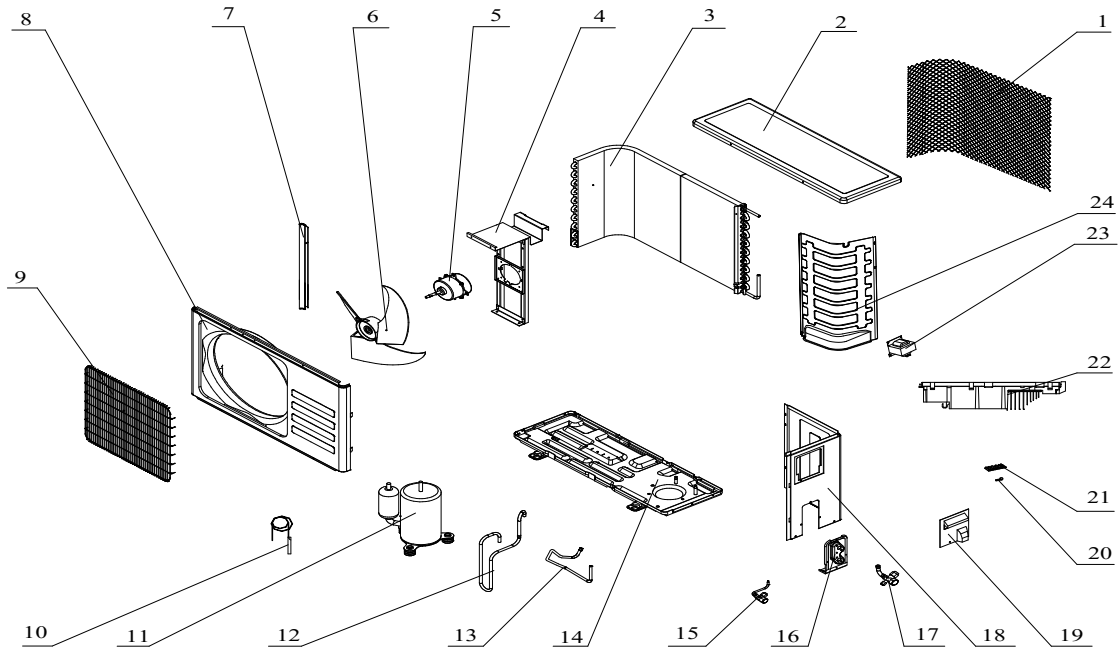

ComfortStar Model Number: CBS09CD(O)  
 Power Supply: 208-230V/60Hz/1P

ComfortStar®

No.	Part No.	Part Name	Q'ty
1	NO	Back Grille	1
2	210800539	Top Cover	1
3	214100054A	Condenser	1
4	1080050004	Outdoor Motor Supporter	1
5	1170040064D	Outdoor Motor	1
6	1070030060	Propeller Fan	1
7	1080050001	Left grille supporter	1
8	210800537	Front Plate	1
9	210703269	Fan Guard	1
10	211206873	Capillary Assembly	1
11	211206855	Compressor	1
12	211238546	Discharge Pipe	1
13	211238547	Suction Pipe	1
14	210800545	Base	1
15	1120120021	Two-way Valve	1
16	1080050003	Valve Supporter	1
17	211206766	Three-way Valve	1
18	210800541	Right Plate	1
19	1070350971	Electrical Box Cover	1
20	1070040003	Cable clamp ( φ7 )	1
21	1170200061	Terminal	1
22	210901774M	Outdoor PCB Assembly	1
23	210901769	Inductor	1
24	1080050119	Partition plate	1
25	1170230007A	Pipe Temp. sensor and outdoor Temp. sensor	1
26	1170230006A	Discharge Temp. sensor	1
27	211372014	Base carton	1
28	1190042110	Cabinet Carton	1
29	211308588	Cover Forming	1