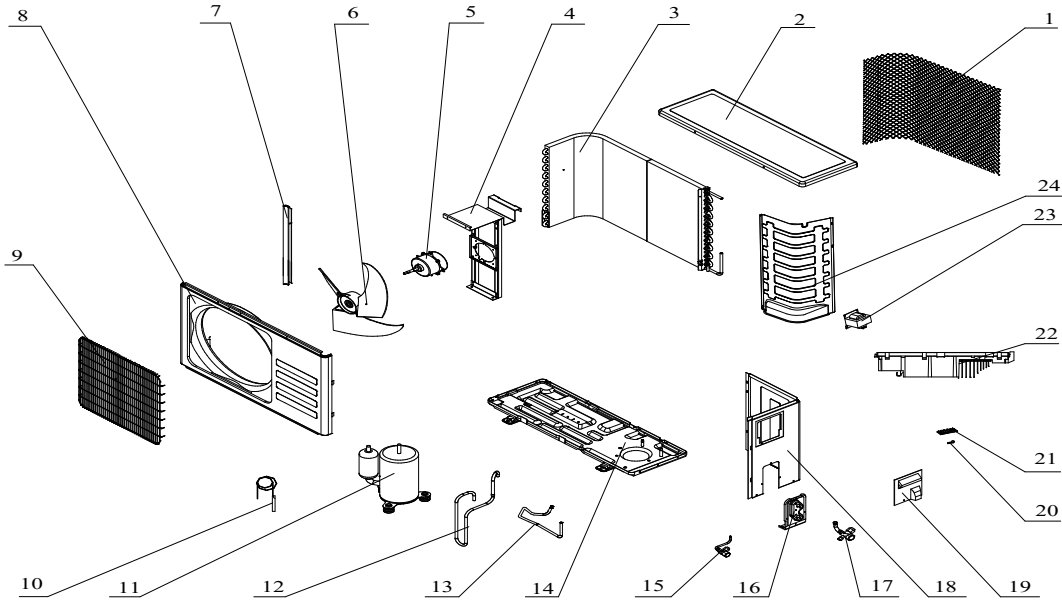

ComfortStar Model Number: CBS12CA(O)
 Power Supply: 115V~/60Hz/1P

ComfortStar®

No.	Part No.	Part Name	Q'ty	Price(USD)	Remark
1	/	Back Grille	1		Optional
2	1080050011	Top Cover	1	2.96	
3	211237773	Condenser	1	20.89	
4	1080050004	Outdoor Motor Supporter	1	1.83	
5	210900849	Outdoor Motor	1	17.49	
6	1070030050AA	Propeller Fan	1	2.17	
7	1080050001	Left grille supporter	1	0.59	
8	210800275	Front Plate	1	5.03	
9	1070251931	Fan Guard	1	1.81	
10	211204795	Capillary Assembly	1	0.78	
11	211237364	Compressor	1	61.28	39A26MZJ-FJKE
12	211238743	Discharge Pipe	1	1.52	
13	211238742	Suction Pipe	1	2.68	
14	210800433	Base	1	5.78	
15	1120120021	Two-way Valve	1	1.64	
16	1080050003	Valve Supporter	1	0.56	
17	211206766	Three-way Valve	1	2.67	
18	1080050002	Right Plate	1	2.30	
19	1070350971	Electrical Box Cover	1	0.63	
20	210738514	Cable clamp	1	0.10	
21	1170200061	Terminal	1	0.39	
22	210901751	Outdoor PCB Assembly	1	72.25	
23	210901734	Inductor	1	13.73	
24	1080050120	Partition plate	1	1.70	
25	1170230007A	Pipe Temp. sensor and outdoor Temp. sensor	1	0.94	
26	1170230006A	Discharge Temp. sensor	1	0.57	
27	211373673	Base Carton	1	1.25	
	1150300003	Base Foaming	1	1.38	
28	1190040087	Cabinet Carton	1	3.78	Not shown in Explosion view
29	211301929	Cover Forming	1	1.50	