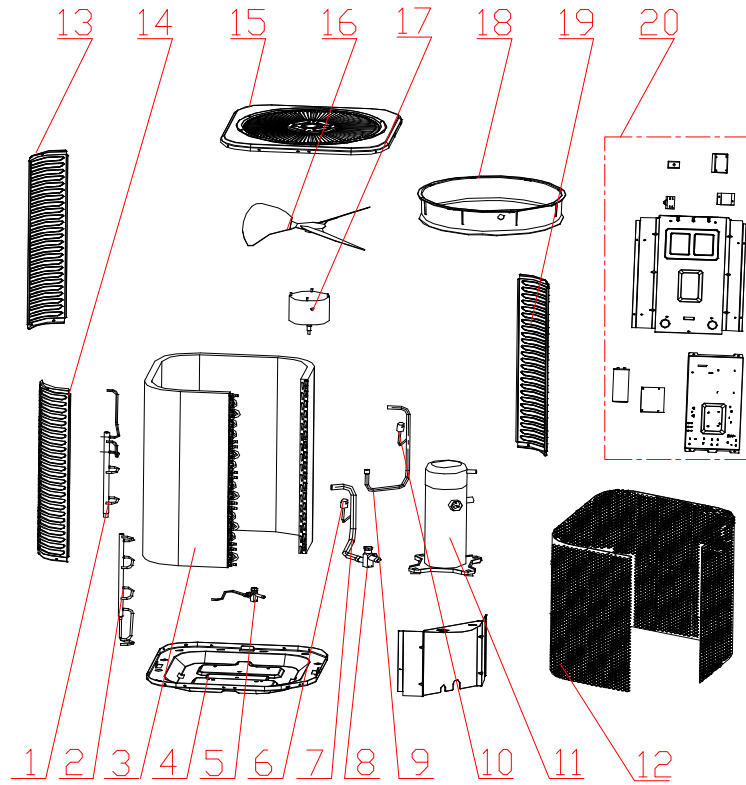

ComfortStar Model Number: CCU36-410-T

Power Supply : 220-240V~/1Ph/60Hz

No.	Code	Part Name	Q'ty
1	231233705	Input pipe of condenser	1
2	231233706	Output pipe of condenser	1
3	231233323	Condenser	1
4	230802320A	Base	1
5	231231469	Two-way Valve	1
6	230905135	Low pressure switch	1
7	231233326	Suction pipe	1
8	231231468	Three-way Valve	1
9	231233753	Discharge pipe	1
10	230904929	Discharge temp sensor	1
11	231231600	Compressor	1
12	230701850	Filter	1
13	230801601A	Top plate	1
14	230801601A	Down plate	1
15	230801589A	Top Cover	1
16	230700925	Propeller Fan	1
17	230901096	Outdoor Motor	1
18	230700848	Wind circle	1
19	230801601A	Support plate	1
20-1	230905137	High pressure switch	1
20-2	230901257	Compressor capacitor	1
20-3	230901274A	Fan capacitor	1

20-4	230901189	Outdoor PCB	1
20-5	230901440	Outdoor terminal	1
20-6	230904655	A.C contactor	1