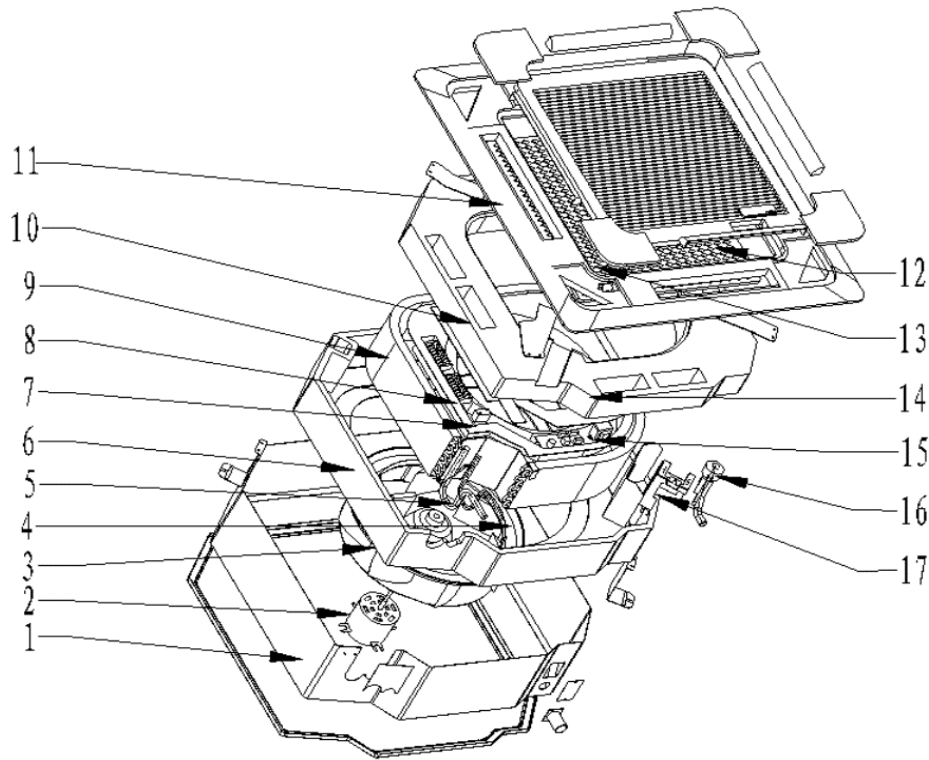

ComfortStar Model Number: CCU60-410-T

Power Supply: 208-230V~/1PH/60Hz

**ComfortStar®**

No	Code	Part Name	Q'ty
1	230804721	Indoor base	1
2	230904558C	Indoor motor	1
3	230701926	Indoor fan	1
4	3123541603	Outtake pipe	1
5	230804563	Base of evaporator	1
6	230901270A	Capacitor of indoor motor	1
7	230905011C	Terminal	1
8	231233956	Evaporator module	1
8.1	4110050032	Evaporator Assy.	1
8.2	231233957	Evaporator pipes	1
9	230702319	Drain pan	1
10	230904913	Swing motor	1
11	234140867A	Indoor PCB Assy.	1
11.1	230900378	Indoor transformer	1
11.2	230900373	Indoor transformer	1
12	230901219F	Indoormain PCB	1
13	230901221	Water level switch	1
14	230901223	Indoor temp sensor	1