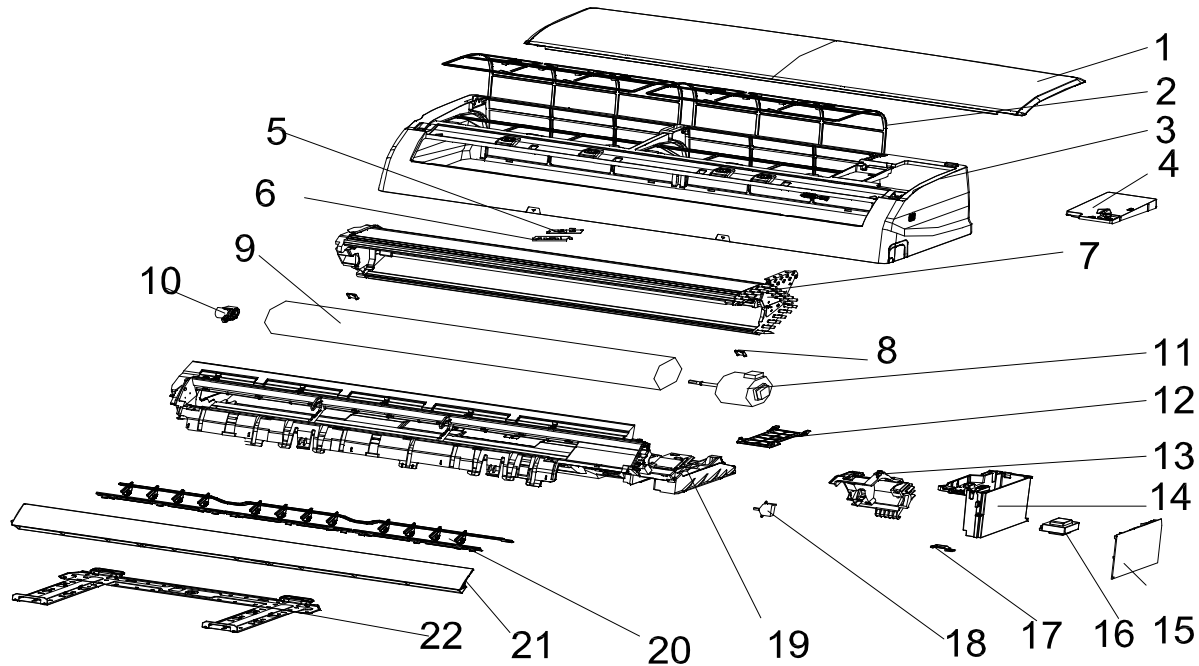

ComfortStar Model Number: CEI18CD(I)  
 Power Supply: 208-230V/60Hz/1P

**ComfortStar®**

No.	Part No.	Part Name	Q'ty
1	210746877	Front Panel	1
2	210738391A	Air Filter	2
3	210738539	Face Frame	1
4	210738393	Electrical Box Cover	1
5	210901127S	Display PCB	1
6	210705767	Display PCB Box	1
7	211237788	Evaporator	1
8	210701846	Screw Cover	2
9	210738396	Cross Fan	1
10	1070100010	Bearing Mount	1
11	210900335C	Indoor Motor	1
12	210736801	In And Out Pipe Fixer	1
13	210738388	Indoor Motor Cover	1
14	210736831	Electrical Box	1
15	210901714CS	Main PCB	1
16	210901224	Transformer	1
17	210736832	Cable Clamp	1
18	1170020031AC	Vane Motor 1	1
	210900129	Vane Motor 2	1
19	210738535	Base	1
20	210738389	Vertical Vane Assembly	3
21	210738387	Vane	1
22	210836849	Installation Plate	1
23	210900333	Indoor Sensor Assembly	1
24	210901249M	Remote Controller	1
25	211368774KC	Indoor Carton	1
26	210738521	Left Foaming	1
27	210738522	Right Foaming	1