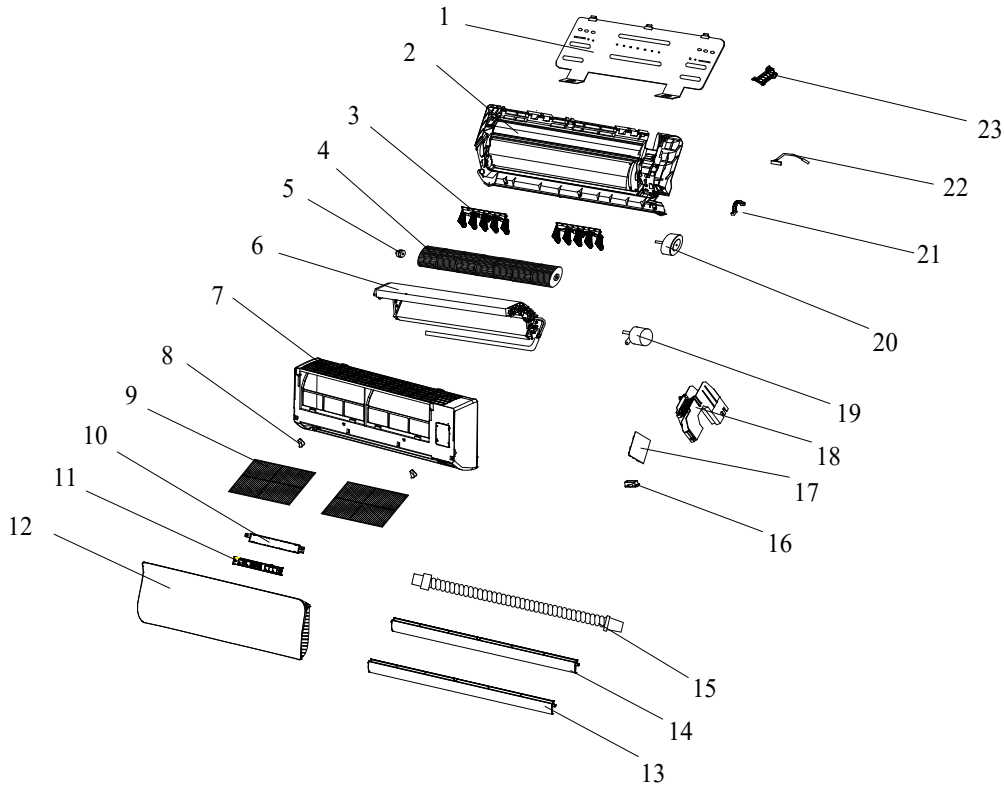

ComfortStar Model Number: CEI24CD(I)
 Power Supply: 208-230V/60Hz/1P

ComfortStar®

No.	Part No.	Part Name	Q'ty
1	1080030001	Installation Plate	1
2	210703956	Base	1
3	210704703	Vertical Vane Assembly	1
4	210738222	Cross Fan	1
5	1070100010	Bearing Mount	1
6	211232585	Evaporator	1
7	210703967A	Face Frame	1
8	210701846	Screw Cover	4
9	210703525	Air Filter	2
10	210705767	Display PCB Box	1
11	210901128D	Display PCB	1
12	210739763	Front Panel	1
13	210703520	Up Vane	1
14	210703521	Down Vane	1
15	1070110012	Drainage Hose	1
16	1070451081AB	Cable Clamp	1
17	210900888BB	Main PCB	1
18	210703528	Electrical Box	1
19	210900522	Vane Motor 1	1
	210900522A	Vane Motor 2	2
20	210900290B	Indoor Motor	1
21	210703522A	Indoor Motor Cover	1
22	210900333	Indoor Sensor Assembly	1
23	210703523	In And Out Pipe Fixer	1
24	210901249M	Remote Controller	1
25	211318583QC	Indoor Carton	1
26	211318584	Left Foaming	1