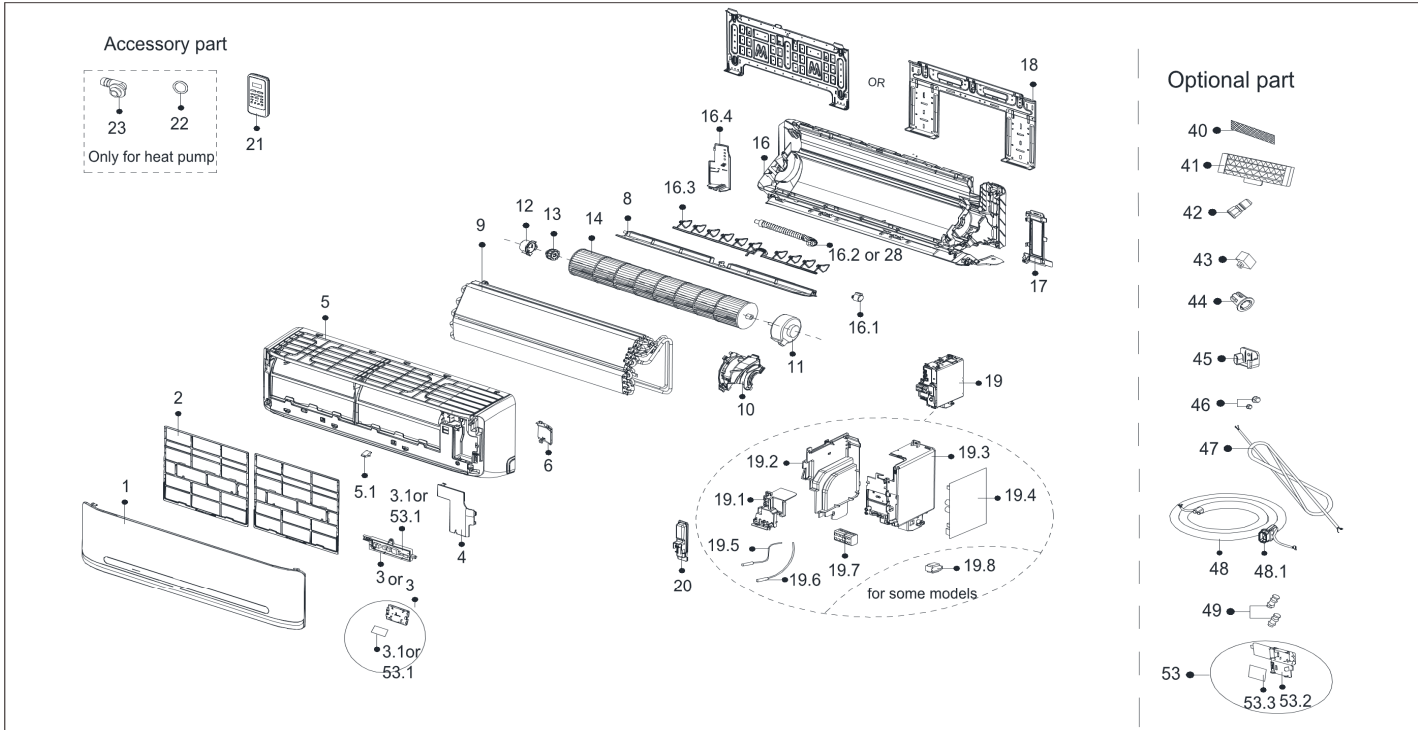

Exploded View

Customer model:

2CD(I)-2020

EX_ID	Spare Parts Code	Part Name(EN)	Qty.
1	12122000A64709	Panel assembly	1
2	12100204000522	Filter filter subassembly	2
3	17222000A29849	Display box subassembly	1
3.1	17122000A18067	Display board subassembly	1
4	1212200006755	Cover of electrical equipment	1
5	12122000001726	Panel frame assembly	1
5.1	12122000009477	Screw Cap	1
6	12122000004587	Front cover of chassis(right)	1
8	12122000005815	Horizontal louver assembly	1
9	15822000008189	Evaporator assembly	1
10	12122000005540	Fan motor cover	1
11	11002015000051	Brushless DC Motor	1
12	12122000000350	Bearing holder	1
13	12622000000006	Bearing base	1
14	12100102000044	Cross flow fan	1
16	12122000011818	Chassis assembly	1
16.1	11002010000143	Stepper motor	1
16.3	12122000000038	Vertical vane subassembly	1
16.4	12122000010098	Front cover of chassis(left)	1
17	12122000012943	pipe clamp board	1
18	12222000000018	Installation plate	1
19	17222000031295	Electronic control box subassembly (Mid-and low-end)	1
19.1	12122000004577	Electronic control box	1
19.2	12122000004639	Left cover of electronic control box	1
19.3	12122000004632	Right cover of electronic control box	1
19.4	17122000048345	Main control board subassembly	1
19.5	11201007003424	Room temperature sensor	1
19.6	11201007003447	Pipe Temperature Sensor	1
19.7	17400401000006	Terminal	1
20	12122000005020	Cover of electronic control box	1
21	17317000A55080	Remote controller	1
28	12100501000032	Drain hose	1
40	12100204000685	Air freshening filter	1
47	17401203A00145	Indoor and Outdoor Junction Cable	1