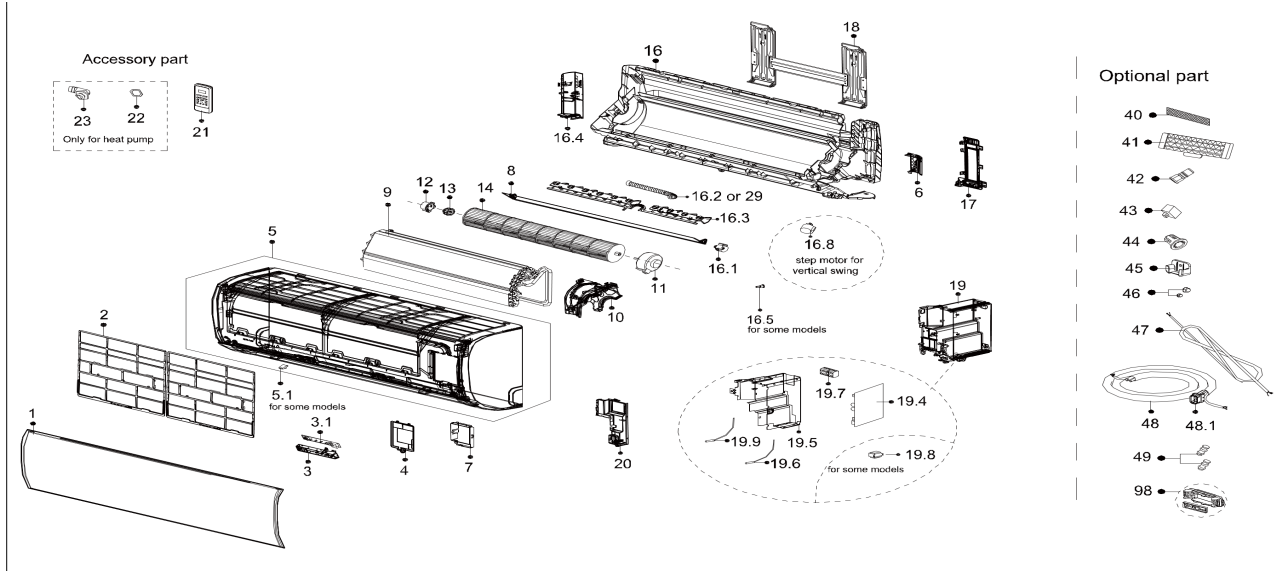

Exploded View

Model

CLA12CD(I)

EX_ID	Spare Parts Code	Part Name(EN)	Qty.	Remark2	Remarks
1	12122000A85421	Panel assembly	1		
2	12122000015224	Air filter	2		
3	17222000A18768	Display box subassembly	1		
3.1	17122000053593	Display board subassembly	1		
4	12122000013131	Cover of electrical equipment	1		
5	12122000013170	Panel frame assembly	1		
5.1	12122000013139	Screw Cap	2		
6	12122000013140	Front cover of chassis(right)	1		
7	12122000013141	Cover of electrical equipment subassembly	1		
8	12122000013168	Horizontal louver assembly	1		
9	15822000008195	Evaporator assembly	1		
10	12122000013129	Fan motor cover	1		
11	11002012001871	Single phase asynchronous motor	1		
12	12122000000350	Bearing holder	1		
13	12622000000131	Bearing components	1		
14	12100102000044	Cross flow fan	1		
16	12122000013163	Chassis assembly	1		
16.1	11002010000143	Stepper motor	1		
16.2	12100501000032	Drain hose	1		
16.3	12122000013167	Horizontal louver	1		
16.4	12122000013123	Front cover of chassis(left)	1		
16.5	12122000000344	Insulated axis	1		
17	12122000013136	pipe clamp board	1		
18	12222000005844	Installation plate	1		
19	17222000034198	Electronic control box subassembly (Mid-and low-end)	1		
19.4	17122000051886	Main control board subassembly	1		
19.5	12122000013001	Electronic control box subassembly	1		
19.6	11201007003447	Pipe Temperature Sensor	1		
19.7	17400401000094	Terminal	1		
19.9	11201007003424	Room Temperature Sensor	1		
20	12122000013132	Electrical Control Box Cover Subassembly	1		
21	17317000A62485	Remote controller	1		
40	12100204000685	Air freshening filter	1		
47	17401203A00145	Indoor and Outdoor Junction Cable	1		