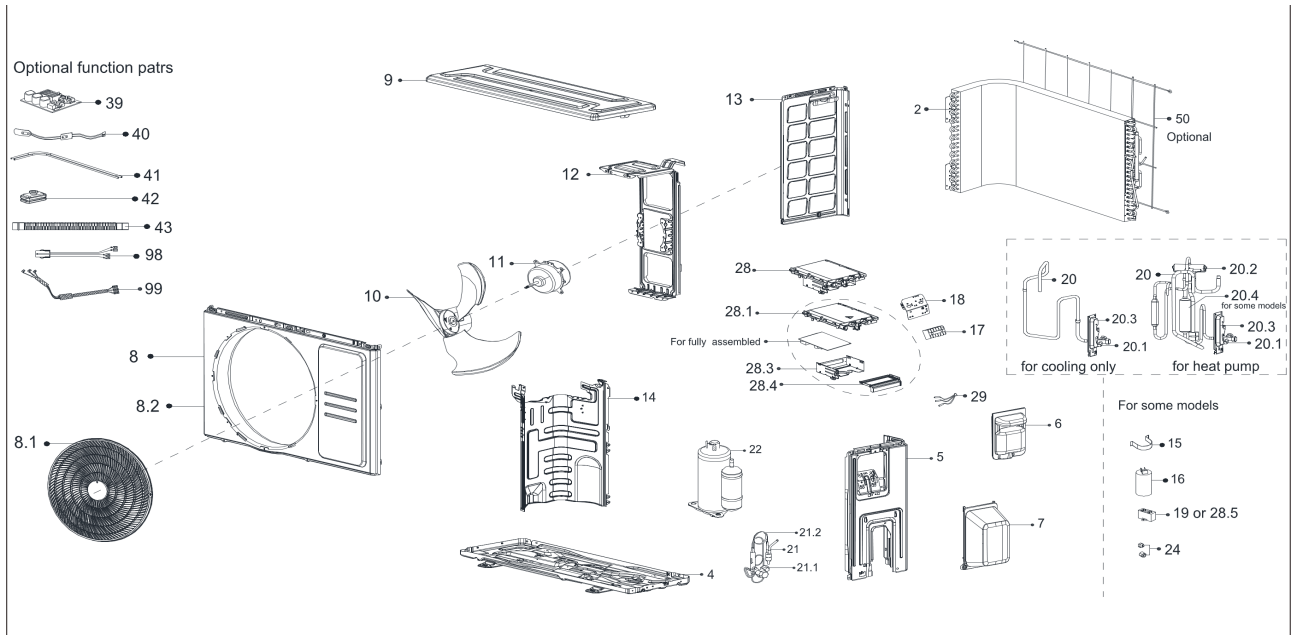

Exploded View

Model

CLA12CD(O)

EX_ID	Spare Parts Code	Part Name(EN)	Qty.	Remark2	Remarks
2	15822000A17007	Condenser assembly	1		
4	12222000012131	Chassis assembly	1		
5	12222000012141	Right clapboard assembly	1		
6	12100701A00057	Big handle assembly	1		
7	12122000007150	Water collector	1		
8	12222000012137	Front panel assembly	1		
8.1	12122000024226	Air outlet grille	1		
8.2	12222000012138	Front panel	1		
9	12222000014305	Top cover assembly	1		
10	12100105000821	Axial flow fan	1		
11	11002015000396	Brushless DC Motor	1		
12	12222000012390	Supporter of fan motor	1		
13	12222000012135	Left supporter	1		
14	12222000012266	Partition board	1		
17	17400401000075	Terminal	1		
18	12222000002259	Terminal board	1		
20	15422000016376	Gas valve assembly	1		
20.1	15500204000058	Gas valve	1		
20.3	12222000002571	Valve plate	1		
21	15422000016233	Liquid valve Assembly	1		
21.1	15500208000046	Liquid valve	1		
21.2	15122000024863	Capillary	1		
22	11103020005082	DC Inverter rotary compressor	1		
25	15111600A00020	Connecting pipe assembly	1		
28	17222000034498	Electronic control box subassembly	1		
28.1	12122000024223	Support of electronic control box	1		
28.3	12222000012106	Electronic installing box subassembly	1		
28.4	12122000024222	Fixing board	1		
29	11201011000067	Combination sensor	1		
50	12222000012385	Rear net	1		
99	17401203012697	Compressor wire subassembly	1		