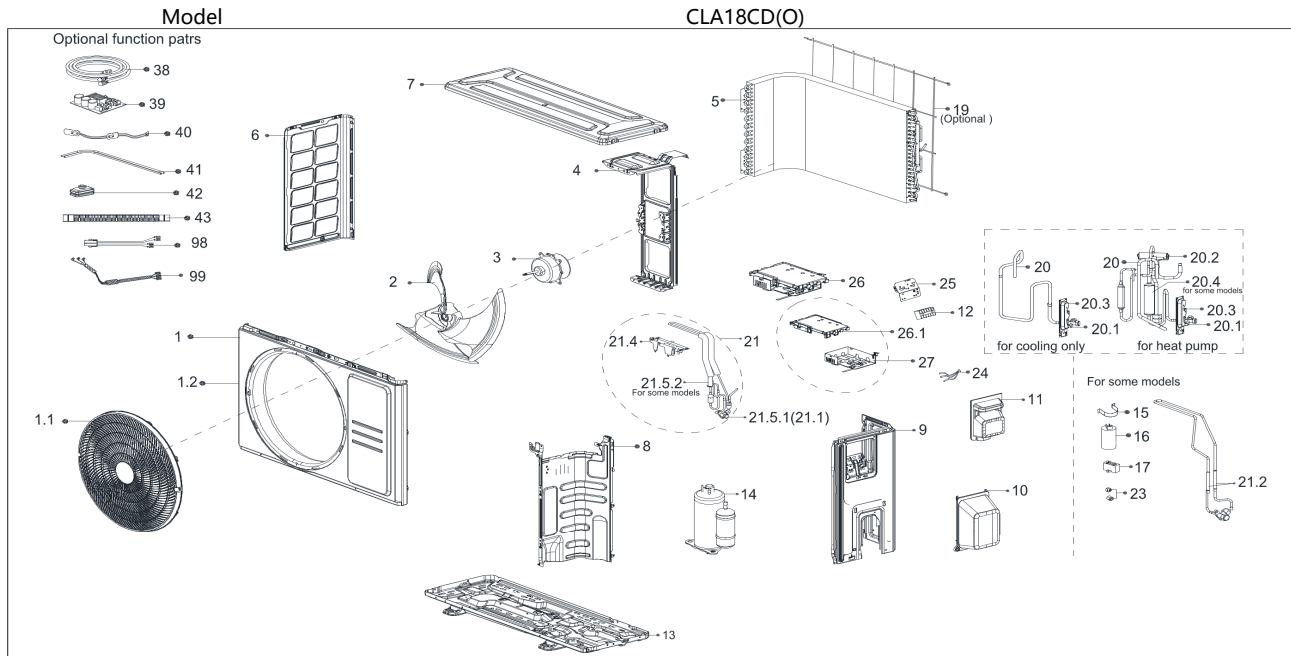

Exploded View

EX_ID	Spare Parts Code	Part Name(EN)	Qty.	Remark2	Remarks
1	1222200013304	Front panel assembly	1		
1.1	12122000026241	Air outlet grille	1		
1.2	12222000013305	Front panel	1		
2	12100105000961	Axial flow fan	1		
3	11002012035134	Single phase asynchronous motor	1		
4	12222000013233	Supporter of fan motor	1		
5	15822000A17820	Condenser assembly	1		
6	12222000013238	Left supporter	1		
7	12222000013240	Top cover assembly	1		
8	12222000013232	Partition board	1		
9	12222000013225	Right clapboard assembly	1		
10	12122000007150	Water collector	1		
11	12122000027482	Big handle	1		
12	17400401000075	Terminal	1		
13	12222000013228	Chassis assembly	1		
14	11103020005082	DC Inverter rotary compressor	1		
17	17400101A00491	Fan motor capacitor	1		
19	12222000015606	Rear net	1		
20	15422000019372	Gas valve assembly	1		
20.1	15500204000058	Gas valve	1		
20.3	12222000005738	Valve plate	1		
21	15422000019535	Liquid valve assembly	1		
21.1	15500208000028	Liquid valve	1		
21.4	12122000008879	U-Typed Support with Copper Pipe	1		
24	11201011000187	Combination sensor	1		
25	12222000002259	Terminal board	1		
26	17222000034477	Electronic control box subassembly	1		
26.1	12122000008999	Electronic installing box	1		
27	12222000003559	Electronic installing box	1		
38	15111600A00020	Connecting pipe assembly	1		
99	17401203012697	Compressor wire subassembly	1		