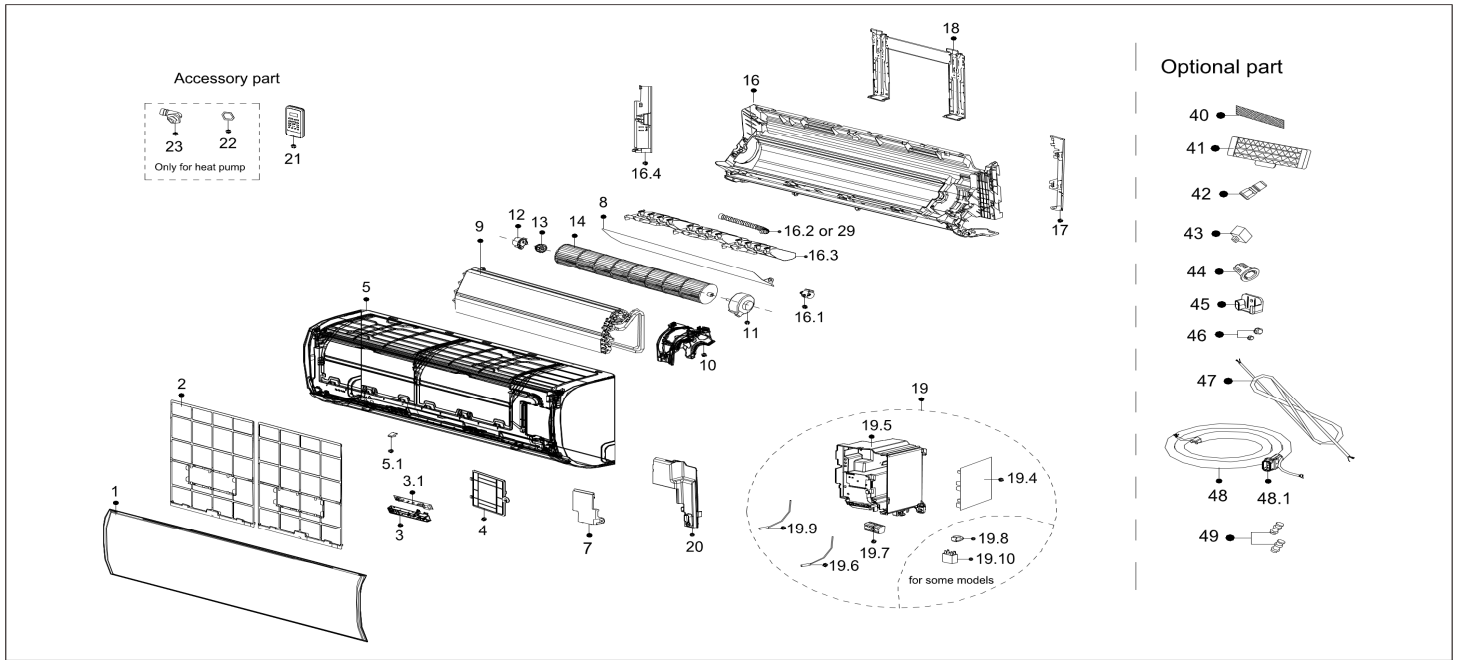

Exploded View

Model

CLA24CD(I)

EX_ID	Spare Parts Code	Part Name(EN)	Qty.	Remark2	Remarks
1	12122000A85423	Panel assembly	1		
2	12122000015222	Air filter	2		
3	17222000A18768	Display box subassembly	1		
3.1	17122000053593	Display board subassembly	1		
4	12122000013357	Cover of electrical equipment	1		
5	12122000013353	Panel frame assembly	1		
5.1	12122000013355	Screw Cap	2		
7	12122000013350	Cover of electrical equipment subassembly	1		
8	12122000013348	Horizontal louver	1		
9	15822000008281	Evaporator assembly	1		
10	12122000013349	Fan motor cover	1		
11	11002015008646	Brushless DC Motor	1		
12	12122000000350	Bearing holder	1		
13	12622000000131	Bearing components	1		
14	12100102000002	Cross flow fan	1		
16	12122000020045	Chassis assembly	1		
16.1	11002010000049	Stepper motor	1		
16.3	12122000013343	Horizontal louver	3		
16.4	12122000013342	Front cover of chassis(left)	1		
16.5	12122000000344	Insulated axis	1		
17	12122000013346	pipe clamp board	1		
18	12222000005965	Installation plate	1		
19	17222000034481	Electronic control box subassembly (Mid-and low-end)	1		
19.4	17122000052237	Main control board subassembly	1		
19.5	12122000020046	Electronic control box subassembly	1		
19.6	11201007003447	Pipe Temperature Sensor	1		
19.7	17400401000006	Terminal	1		
19.9	11201007003424	Room Temperature Sensor	1		
20	12122000013356	Electrical Control Box Cover Subassembly	1		
21	17317000A62484	Remote controller	1		
40	12100204000685	Air freshening filter	1		
47	17401203A00145	Indoor and Outdoor Junction Cable	1		