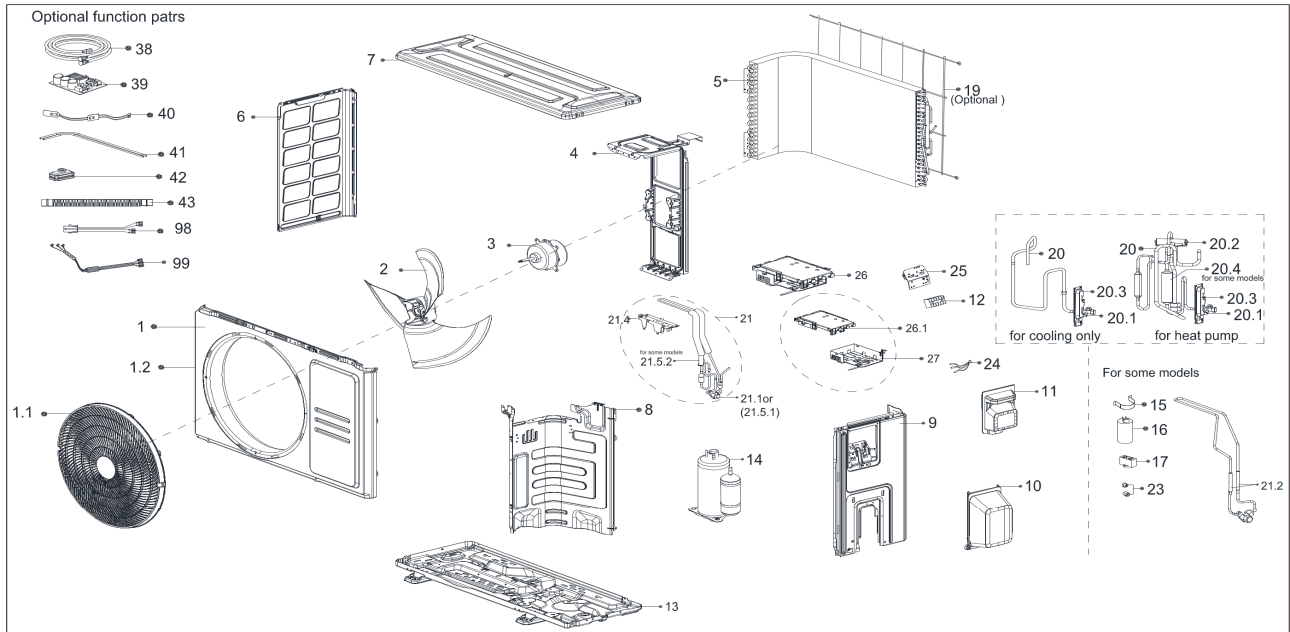

Exploded View

Model

CLA24CD(O)

EX_ID	Spare Parts Code	Part Name(EN)	Qty.	Remark2	Remarks
1	12222000013385	Front panel assembly	1		
1.1	12122000026241	Air outlet grille	1		
1.2	12222000013386	Front panel	1		
2	12100105000881	Axial flow fan	1		
3	11002015000325	Brushless DC Motor	1		
4	12222000013200	Supporter of fan motor	1		
5	15822000A17839	Condenser assembly	1		
6	12222000013197	Left supporter	1		
7	12222000013193	Top cover assembly	1		
8	12222000013208	Partition board	1		
9	12222000013190	Right clappboard assembly	1		
10	12122000007150	Water collector	1		
11	12122000027482	Big handle	1		
12	17400401000075	Terminal	1		
13	12222000013204	Chassis assembly	1		
14	11103020006440	DC Inverter rotary compressor	1		
19	12222000013667	Rear net	1		
20	15422000018993	Gas valve assembly	1		
20.1	15500204000502	Gas valve	1		
20.3	12222200005738	Valve plate	1		
21	15422000018994	Liquid valve assembly	1		
21.1	15500208000286	Liquid valve	1		
21.4	12122000008879	U-Typed Support with Copper Pipe	1		
24	11201011000187	Combination sensor	1		
25	12222000002259	Terminal board	1		
26	17222000034482	Electronic control box subassembly	1		
26.1	12122000008999	Electronic installing box	1		
27	12222000003559	Electronic installing box	1		
38	15111600A00018	Connecting pipe assembly	1		
99	17401203012697	Compressor wire subassembly	1		