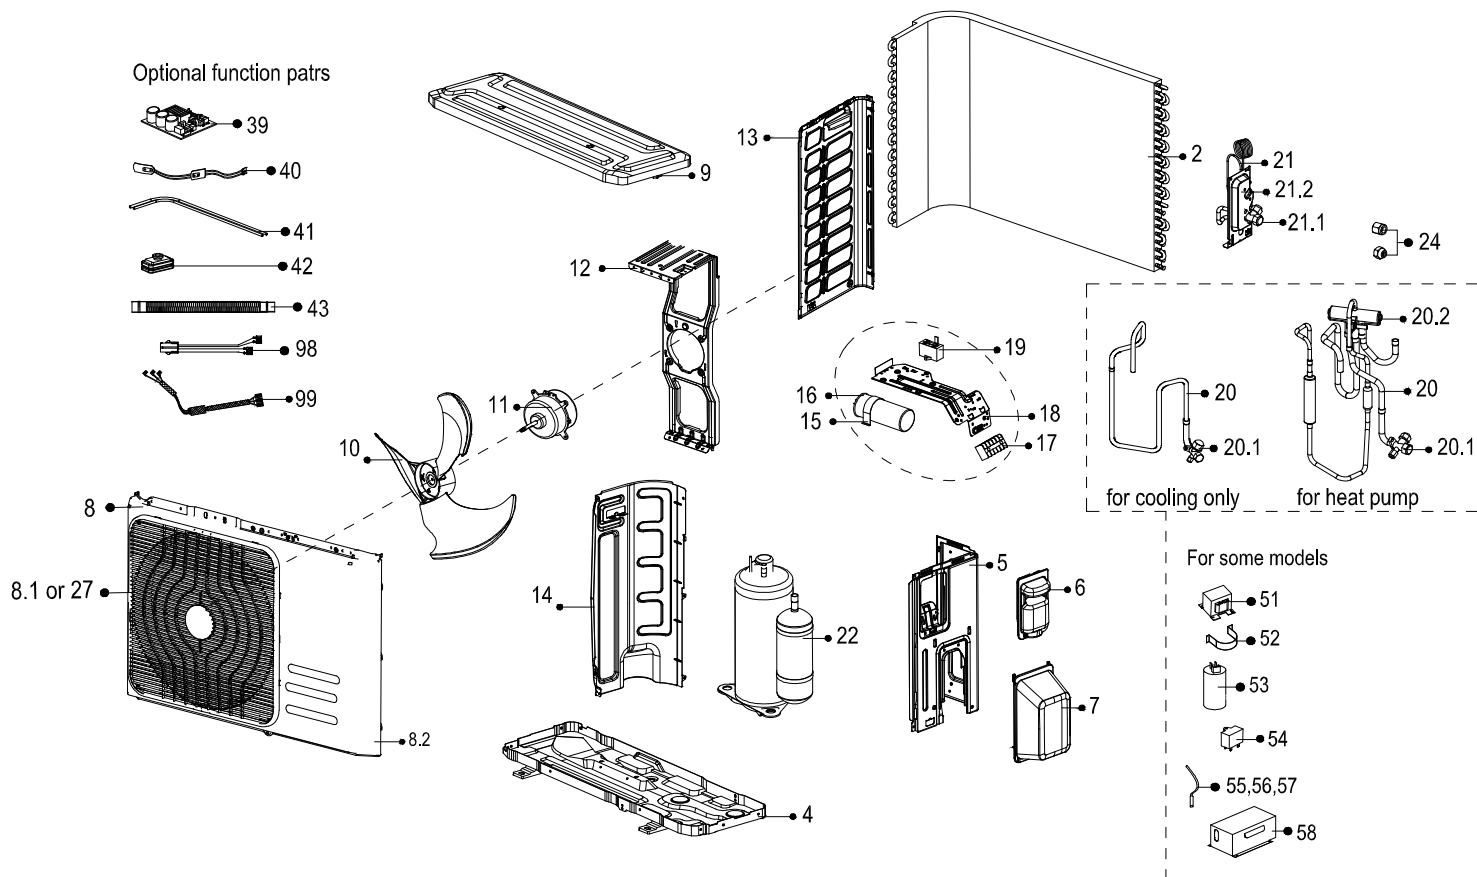

ComfortStar Model Number: CPS/CSA12CA(O)

Power Supply: 115V/60Hz/1Ph

No.	Part Name	Quantity	PART#
2	Condenser Assembly	1	15822000003796
4	Chassis Assembly	1	12222000005064
5	Right Clapboard Assembly	1	12222000005065
6	Big Handle Assembly	1	12100701000015
7	Water Collector	1	12122000007150
8	Front Panel Assembly	1	12222000005067
8.2	Front Panel	1	12222000008104
9	Top Cover Assembly	1	12222000005072
10	Axial Flow Fan	1	12100105000057
11	Single Phase Asynchronous Motor	1	11002012009440
12	Supporter Subassembly Of Fan Motor	1	12222000005068
13	Left Supporter	1	12222000005066
14	Partition Board Assembly	1	12222000005069
15	Capacitor Clip	1	12200203000011
16	Capacitor Of Compressor	1	17400103000090
17	Wire Joint	1	17400401000023
18	Installation Plate Of Electric Parts Subassembly	1	12222000005070
19	Capacitor Of Fan Motor	1	17400101000040
20	Gas Valve Assembly	1	15422000010132
20.1	Gas Valve	1	15500204000014
21	Liquid Valve Assembly	1	15422000005693
21.1	Liquid Valve	1	15500208000028
21.2	Valve Plate	1	12222000002571
22	Fixed Speed Rotary Compressor	1	11103010000756
24	Copper nut for 3/8 Pipe (9.52mm)	1	15500406000010
24	Copper nut for 1/4 Pipe (6.35mm)	1	15500406000016
27	Air Outlet Grille	1	12122000010660
99	Compressor Wire Subassembly	1	17401203000882