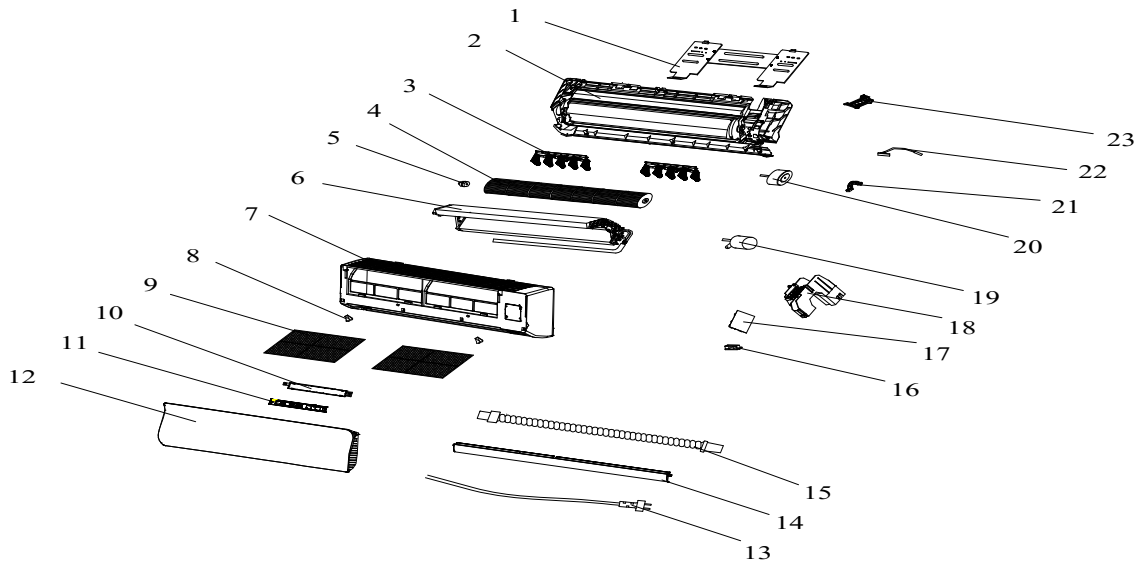

ComfortStar Model Number: CSA12CD(I)

ComfortStar®

Power Supply: 208-230V/1Ph/60HZ

No.	Part Name	Quantity	PART#	Remark
1	Installation Plate	1	210838031	
2	Base	1	210755108C	
3	Vertical Vane Assembly	2	210701880	
4	Cross Fan	1	210737655	
5	Bearing Mount	1	1070100010	
6	Evaporator	1	211237323C	
7	Face Frame	1	210755110	
8	Screw Cover	2	210701846	
9	Air Filter	2	210701863	
10	Display PCB Box	1	1070252211A	
11	Display PCB	1	1090321196BK	
12	Front Panel	1	210705002	
13	Power Supply Cord	1	1170120135	
14	Vane	1	210737652	
15	Drainage Hose	1	210737091	
16	Cable Clamp	1	210736832	
17	Main PCB	1	210901617P	
18	Electrical Box	1	210736831	
19	Vane Motor	1	1170020011	
20	Indoor Motor	1	1170030067F	
21	Indoor Motor Cover	1	210737653	
22	Indoor Sensor Assembly	1	210900333	
23	In And Out Pipe Fixer	1	210736813	
24	Remote Controller	1	210901249M	
25	Indoor Carton	1	211367422XB	Not shown in Explosion view
26	Left Foaming	1	211367793	
27	Right Foaming	1	211367794	