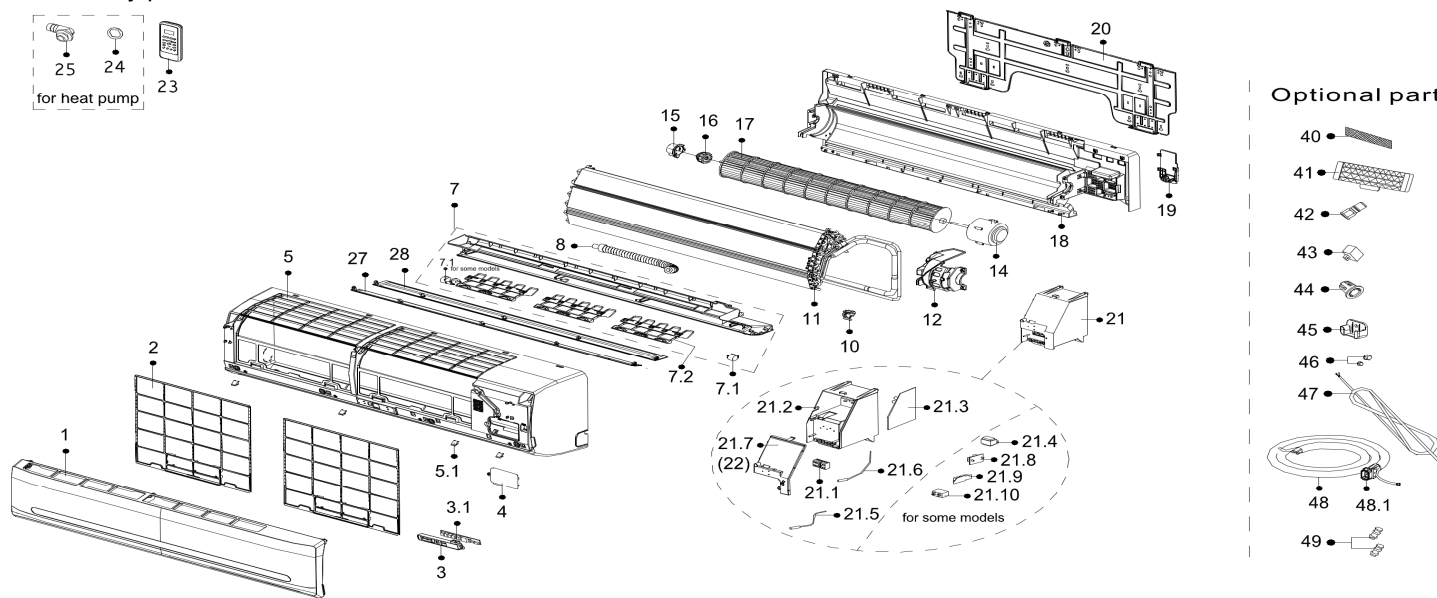

Exploded View

Model CSA36CD(I)

ComfortStar®

Accessory part

Optional part

EX_ID	Spare Parts Code	Part Name(EN)	Qty.
1	12122000A51806	Panel assembly	1
2	12122000025962	Air filter	2
3	17222000002719	Display box subassembly	1
3.1	17122000006952	Display board subassembly	1
4	12122000006694	Cover of electrical equipment	1
5	12122000001931	Panel frame assembly	1
5.1	12122000006272	Screw Cap	4
7	12122000005415	Air outlet assembly	1
7.1	11002010001666	Stepper motor	1
7.2	12122000000148	Horizontal louver	3
8	12100501000021	Drain hose	1
10	12122000024323	Fixed clamp of temperature sensor	1
11	15822000008171	Evaporator assembly	1
12	12122000005475	Fan motor cover	1
14	11002012003630	Single phase asynchronous motor	1
15	12122000000350	Bearing holder	1
16	12622000000131	Bearing components	1
17	12100102000084	Cross flow fan	1
18	12122000003909	Chassis assembly	1
19	12122000000460	pipe clamp board	1
20	12222000000029	Installation plate	1
21	17222000020432	Electronic control box subassembly (Mid-and low-end)	1
21.1	17400401000028	Terminal	1
21.2	12122000004617	Electronic control box	1
21.3	17122000032912	Main control board subassembly	1
21.4	11203103000158	Linear Transformer	1
21.5	11201007003425	Room Temperature Sensor	1
21.6	11201007000094	Pipe Temperature Sensor	1
21.7	12122000005040	Cover of electronic control box	1
21.10	17400101A00487	Fan motor capacitor	1
23	17317000A55060	Remote controller	1
27	12122000006106	Horizontal louver	1
28	12122000008092	Horizontal louver	1
40	12100204000685	Air freshening filter	1
47	17401203A02950	Indoor and Outdoor Junction Cable	1