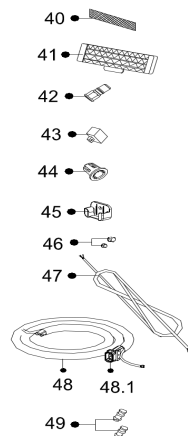

Exploded View

Model CSA36CD(I)

ComfortStar®

Accessory part

Optional part

EX_ID	Spare Parts Code	Part Name(EN)	Qty.
1	12122000A51806	Panel assembly	1
2	12122000025962	Air filter	2
3	17222000002719	Display box subassembly	1
3.1	17122000006952	Display board subassembly	1
4	12122000006694	Cover of electrical equipment	1
5	12122000001931	Panel frame assembly	1
5.1	12122000006272	Screw Cap	4
7	12122000005415	Air outlet assembly	1
7.1	11002010001666	Stepper motor	1
7.2	12122000000148	Horizontal louver	3
8	12100501000021	Drain hose	1
10	12122000024323	Fixed clamp of temperature sensor	1
11	15822000008171	Evaporator assembly	1
12	12122000005475	Fan motor cover	1
14	11002012003630	Single phase asynchronous motor	1
15	12122000000350	Bearing holder	1
16	12622000000131	Bearing components	1
17	12100102000084	Cross flow fan	1
18	12122000003909	Chassis assembly	1
19	12122000000460	pipe clamp board	1
20	12222000000029	Installation plate	1
21	17222000020432	Electronic control box subassembly (Mid-and low-end)	1
21.1	17400401000028	Terminal	1
21.2	12122000004617	Electronic control box	1
21.3	17122000032912	Main control board subassembly	1
21.4	11203103000158	Linear Transformer	1
21.5	11201007003425	Room Temperature Sensor	1
21.6	11201007000094	Pipe Temperature Sensor	1
21.7	12122000005040	Cover of electronic control box	1
21.10	17400101A00487	Fan motor capacitor	1
23	17317000A55060	Remote controller	1
27	12122000006106	Horizontal louver	1
28	12122000008092	Horizontal louver	1
40	12100204000685	Air freshening filter	1
47	17401203A02950	Indoor and Outdoor Junction Cable	1