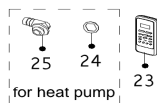

Exploded View

Model CSA36CD(I)

ComfortStar®

Accessory part

Optional part

EX_ID	Spare Parts Code	Part Name(EN)	Qty.
1	12122000A51806	Panel assembly	1
2	12122000025962	Air filter	2
3	17222000002719	Display box subassembly	1
3.1	17122000006952	Display board subassembly	1
4	12122000006694	Cover of electrical equipment	1
5	12122000001931	Panel frame assembly	1
5.1	12122000006272	Screw Cap	4
7	12122000005415	Air outlet assembly	1
7.1	11002010001666	Stepper motor	1
7.2	12122000000148	Horizontal louver	3
8	12100501000021	Drain hose	1
10	12122000024323	Fixed clamp of temperature sensor	1
11	15822000008171	Evaporator assembly	1
12	12122000005475	Fan motor cover	1
14	11002012003630	Single phase asynchronous motor	1
15	12122000000350	Bearing holder	1
16	12622000000131	Bearing components	1
17	12100102000084	Cross flow fan	1
18	12122000003909	Chassis assembly	1
19	12122000000460	pipe clamp board	1
20	12222000000029	Installation plate	1
21	17222000020432	Electronic control box subassembly (Mid-and low-end)	1
21.1	17400401000028	Terminal	1
21.2	12122000004617	Electronic control box	1
21.3	17122000032912	Main control board subassembly	1
21.4	11203103000158	Linear Transformer	1
21.5	11201007003425	Room Temperature Sensor	1
21.6	11201007000094	Pipe Temperature Sensor	1
21.7	12122000005040	Cover of electronic control box	1
21.10	17400101A00487	Fan motor capacitor	1
23	17317000A55060	Remote controller	1
27	12122000006106	Horizontal louver	1
28	12122000008092	Horizontal louver	1
40	12100204000685	Air freshening filter	1
47	17401203A02950	Indoor and Outdoor Junction Cable	1