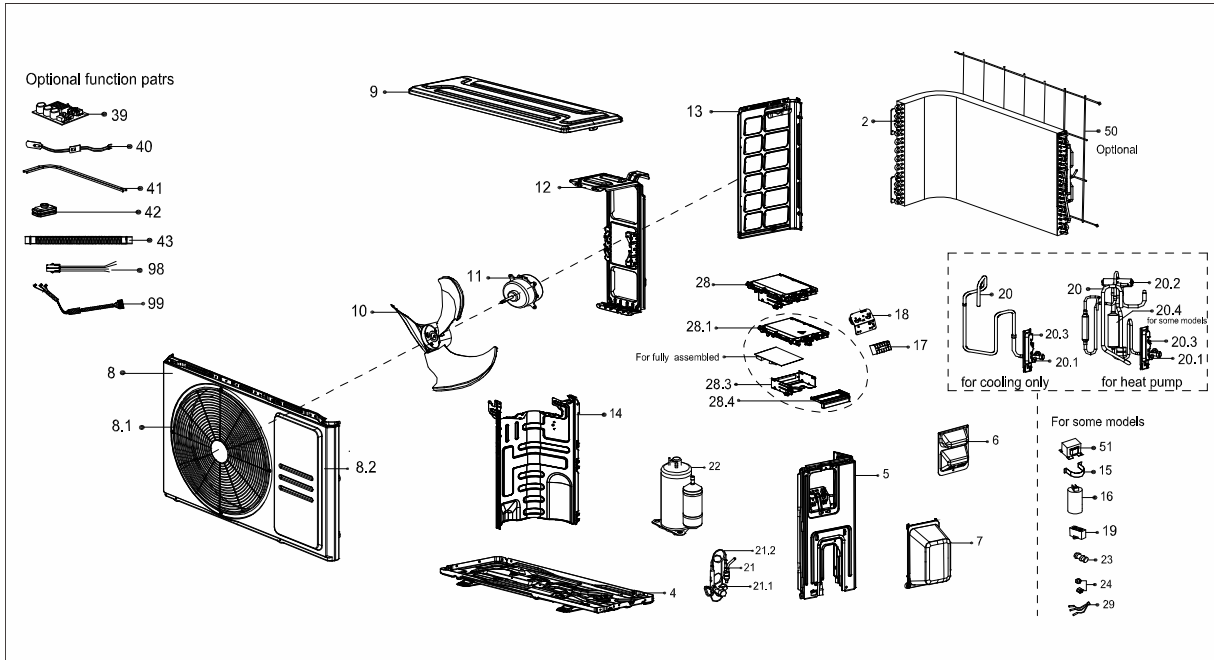

Exploded View

Sale Model:

CWI12CD(O)

No.	Part Name	Quantity	BOM Code
2	Condenser assembly	1.0	15822000009636
4	Chassis assembly	1.0	12222000012131
5	Right clapboard	1.0	12222000012141
6	Big handle	1.0	12222000010966
7	Water collector	1.0	12122000007150
8	Front panel assembly	1.0	12222000013185
8.1	Air outlet grille	1.0	12222000013187
8.2	Front panel	1.0	12222000013186
9	Top cover assembly	1.0	12222000014305
10	Axial flow fan	1.0	12100105000821
11	Fan motor	1.0	11002015000039
12	Supporter assembly of fan motor	1.0	12222000012390
13	Left supporter	1.0	12222000012135
14	Partition board	1.0	12222000012266
17	Wire joint	1.0	17400401000068
18	Supporting board	1.0	12222000002259
20	4-ways valve assembly	1.0	15422000016376
20.1	Gas valve	1.0	15500204000058
20.3	Valve plate	1.0	12222000002571
21	Liquid valve assembly	1.0	15422000017372
21.1	Liquid valve	1.0	15500208000046
21.2	Capillary	1.0	15122000025834
22	Compressor	1.0	11103020005082
28	Electronic control box subassembly	1.0	17222000034709
28.1	Support of electronic control box	1.0	12122000024223
28.3	Electronic installing box subassembly	1.0	12222000012106
28.4	Fixing board	1.0	12122000024222
29	Combination Sensor	1.0	11201011000067
50	Rear net	1.0	12222000012385
99	Compressor wire assembly	1.0	17401203012697