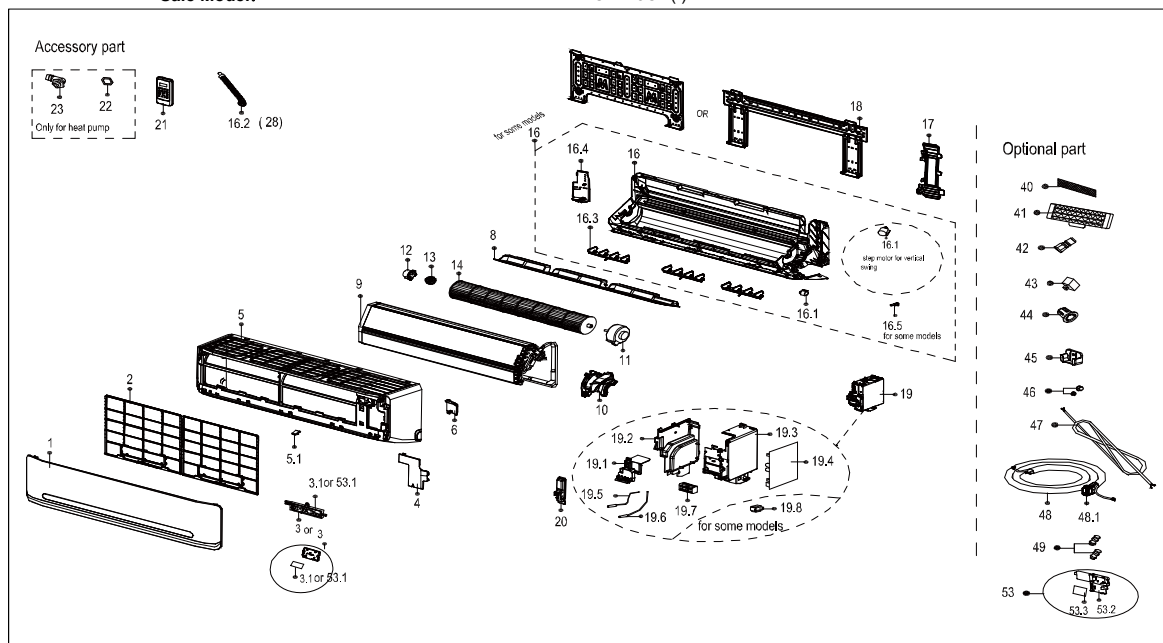

Exploded View

Sale Model:

CW118CD(I)

No.	Part Name	Quantity	BOM Code
1	Panel assembly	1.0	12122000001083
2	Air filter	2.0	12100204000397
3	Display box assembly	1.0	17222000002837
3.1	Display board assembly	1.0	17122000006953
4	Cover of electrical equipment	1.0	12122000006755
5	Panel frame assembly	1.0	12122000002008
5.1	Screw cap	1.0	12122000008242
6	Right cover of chassis	1.0	12122000004592
8	Horizontal louver assembly	1.0	12122000006359
9	Evaporator assembly	1.0	15822000008214
10	Fan motor cover	1.0	12122000005538
11	Fan motor	1.0	11002015011867
12	Bearing holder	1.0	12122000000350
13	Bearing base	1.0	12622000000131
14	Cross flow fan	1.0	12100102000131
16	Chassis assembly	1.0	12122000A26278
16.1	Louver motor	1.0	11002010000077
16.2	Drain hose	1.0	12100501000032
16.3	Vertical vane	3.0	12122000008961
16.4	Left cover of chassis	1.0	12122000004612
16.5	Insulated axis	1.0	12122000000344
17	Pipe clamp board	1.0	12122000012941
18	Installation plate	1.0	12222000000026
19	Electronic control box assembly	1.0	17222000021228
19.1	Top cover of electronic control box	1.0	12122000004577
19.2	Left side plate of Electronic control box	1.0	12122000004639
19.3	Right side plate of Electronic control box	1.0	12122000004632
19.4	Indoor main control board assembly	1.0	17122000034048
19.5	Ambient temperature sensor assembly	1.0	11201007003424
19.6	Pipe temperature sensor assembly	1.0	11201007003447
19.7	Wire joint	1.0	17400401000006
20	Cover of electronic control box	1.0	12122000005020
21	Remote Controller	1.0	17317000001294
40	Air freshening filter	1.0	12100204000685