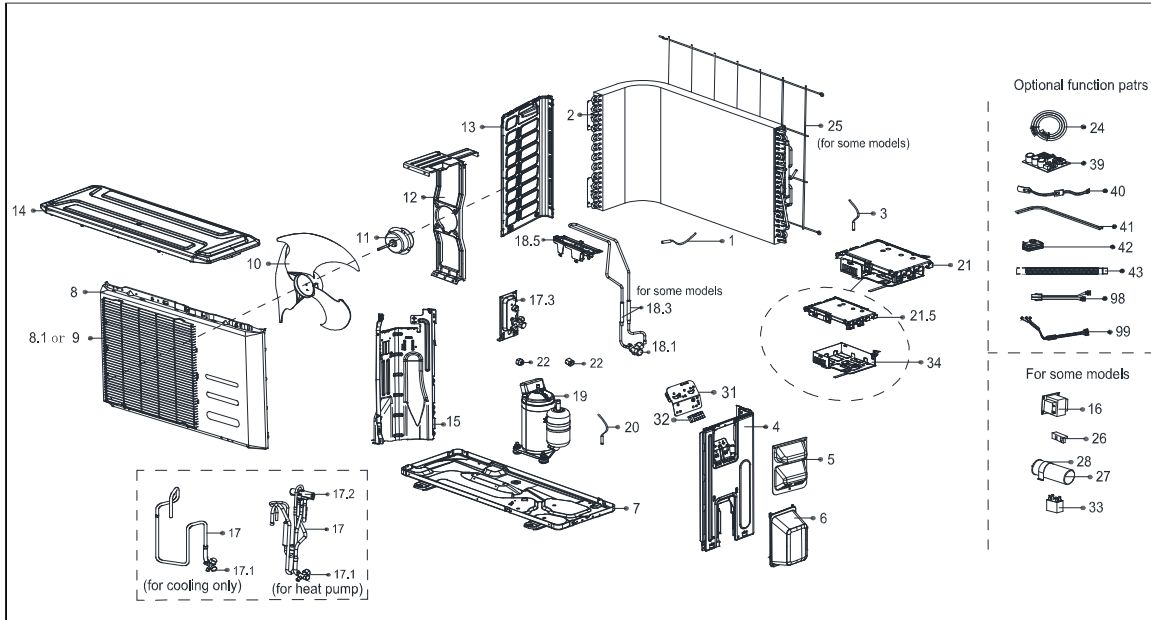

Exploded View

Sale Model:

CW18CD(O)

No.	Part Name	Quantity	BOM Code
1	Ambient temperature sensor assembly	1.0	11201007000039
2	Condenser assembly	1.0	15822000007500
3	Pipe temperature sensor assembly	1.0	11201007002320
4	Right clapboard assembly	1.0	12222000006249
5	Big handle	1.0	12222000010966
6	Water collector	1.0	12122000007150
7	Chassis assembly	1.0	12222000004427
8	Front panel	1.0	12222000004842
9	Air outlet grille	1.0	12222000007424
10	Axial flow fan	1.0	12100105000004
11	Fan Motor	1.0	11002015008264
12	Supporter assembly of fan motor	1.0	12222000009164
13	Left supporter	1.0	12222000006244
14	Top cover assembly	1.0	12222000016006
15	Partition board assembly	1.0	12222000004425
17	4-Ways valve assembly	1.0	15422000004757
17.1	Gas valve	1.0	15500204000058
17.3	Valve plate	1.0	12222000002571
18	Liquid valve assembly	1.0	15422000009473
18.1	Liquid valve	1.0	15500208000028
18.5		1.0	12122000008879
19	Compressor	1.0	11103020003919
20	Discharge temperature sensor assembly	1.0	11201007000005
21	Electronic control box assembly	1.0	17222000024572
21.5	Electronic installing box	1.0	12122000008999
25	Rear net	1.0	12222000003986
31	Terminal board	1.0	12222000002259
32	Wire joint	1.0	17400401000068
34	Electronic installing box	1.0	12222000003559
99	Compressor wire assembly	1.0	17401203000802