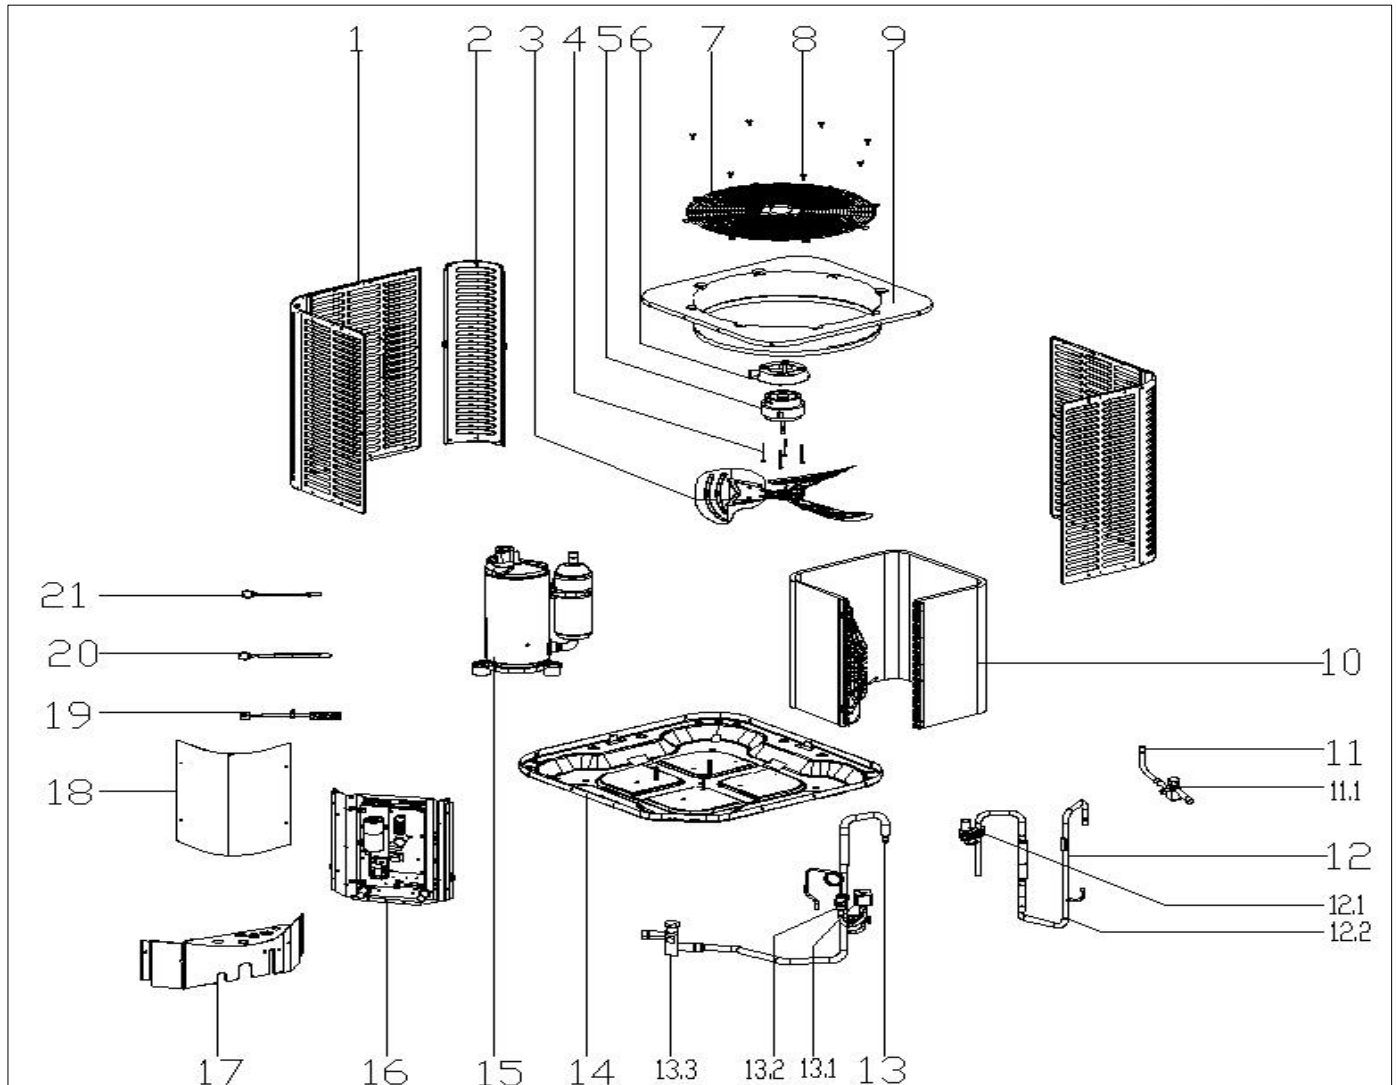

Exploded View

Model

BAR5-24-15

ComfortStar®

EX_ID	Spare Parts Code	Part Name(EN)	Qty.		
1	12223000A02330	Side panel assembly	2		
1	12223000A02331	Side panel assembly	2		
2	12223000A02329	Support Plate	3		
3	12200104000032	Axial fan	1		
4	11301805000012	Motor Mounting bolt	4		
5	11002015016400	Brushless DC Motor	1		
6	12123000000464	Motor installation board ass'y	1		
7	12923000000028	Grille, top cover	1		
8	11301002000001	Stainless steel bolts	8		
9	12223000001097	Top cover assembly	1		
10	15823000000261	Condenser ass'y	1		
11	15423000003178	Stop valve ass'y	1		
11.1	15500206000018	Block valve	1		
12	15423000005822	Air discharge pipe assembly	1		
12.1	17400516000628	Pressure controller	1		
12.2	15500203000030	One way valve	1		
13	15123000013580	Suction pipe assembly	1		
13.1	15500205000034	Solenoid vlave ass'y	1		
13.2	15500504000129	Strainer	1		
13.3	15500206000026	Block valve	1		
14	12223000002433	Base assembly	1		
15	11103010016754	Fixed Speed Rotary Compressor	1		
16	17223000008825	E-part box assembly	1		
16.1	12223000015849	Installation plate of electric parts subassembly	1		
16.2	17123000009518	Outdoor main control board assembly	1		
16.3	17400103000135	Capacitor	1		
16.4	11203502000032	AC contactor	1		
17	12223000016089	Side panel assembly	1		
18	12223000A05994	Side panel assembly	1		
19	17400513003814	Discharge Temperature switch	1		
20	11201007000073	Room Temperature Sensor	1		
21	11201007000136	Pipe Temperature Sensor	1		