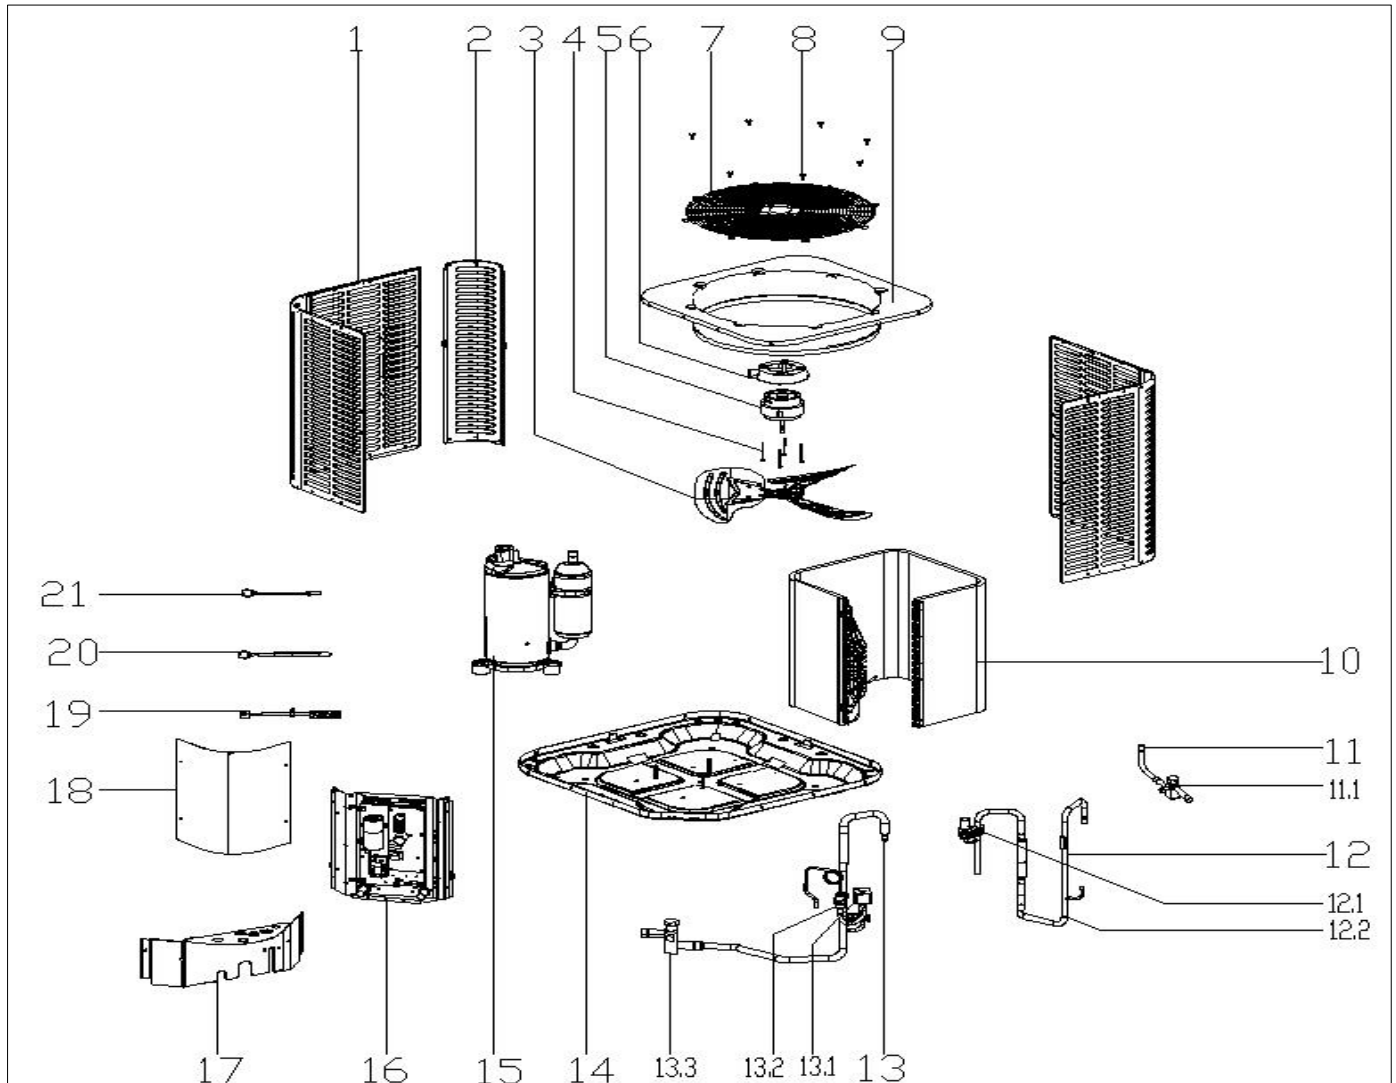

Exploded View

Model

BAR5-30-15

ComfortStar®

EX_ID	Spare Parts Code	Part Name(EN)	Qty.		
1	12223000002572	Side panel assembly	3		
1	12223000A03410	Side panel assembly	2		
1	12223000A03411	Side panel assembly	2		
3	12200104000032	Axial fan	1		
4	11301805000012	Motor Mounting bolt	4		
5	11002015016400	Brushless DC Motor	1		
6	12123000000464	Motor installation board ass'y	1		
7	12923000000028	Grille, top cover	1		
8	11301002000001	Stainless steel bolts	8		
9	12223000001097	Top cover assembly	1		
10	15823000000265	Condenser ass'y	1		
11	15423000003178	Stop valve ass'y	1		
11.1	15500206000018	Block valve	1		
12	15423000005821	Air discharge pipe assembly	1		
12.1	17400516000628	Pressure controller	1		
12.2	15500203000030	One way valve	1		
13	15123000013576	Suction pipe assembly	1		
13.1	15500205000034	Solenoid vlave ass'y	1		
13.2	15500504000129	Strainer	1		
13.3	15500206000026	Block valve	1		
14	12223000002433	Base assembly	1		
15	11103010014509	Fixed Speed Rotary Compressor	1		
16	17223000008831	E-part box assembly	1		
16.1	12223000015849	Installation plate of electric parts subassembly	1		
16.2	17123000009518	Outdoor main control board assembly	1		
16.3	17400103000147	Capacitor	1		
16.4	11203502000032	AC contactor	1		
17	12223000016090	Side panel assembly	1		
18	12223000A05994	Side panel assembly	1		
19	17400513003814	Discharge Temperature switch	1		
20	11201007000073	Room Temperature Sensor	1		
21	11201007000136	Pipe Temperature Sensor	1		