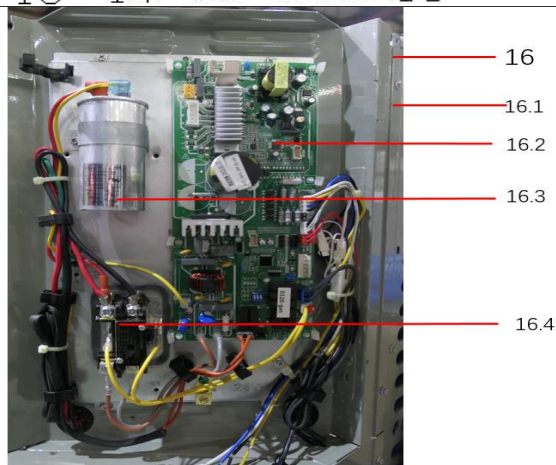

Exploded View

Model

BAR5-30-15

ComfortStar®

EX_ID	Spare Parts Code	Part Name(EN)	Qty.		
1	12223000002572	Side panel assembly	3		
1	12223000A03410	Side panel assembly	2		
1	12223000A03411	Side panel assembly	2		
3	12200104000032	Axial fan	1		
4	11301805000012	Motor Mounting bolt	4		
5	11002015016400	Brushless DC Motor	1		
6	12123000000464	Motor installation board ass'y	1		
7	12923000000028	Grille, top cover	1		
8	11301002000001	Stainless steel bolts	8		
9	12223000001097	Top cover assembly	1		
10	15823000000265	Condenser ass'y	1		
11	15423000003178	Stop valve ass'y	1		
11.1	15500206000018	Block valve	1		
12	15423000005821	Air discharge pipe assembly	1		
12.1	17400516000628	Pressure controller	1		
12.2	15500203000030	One way valve	1		
13	15123000013576	Suction pipe assembly	1		
13.1	15500205000034	Solenoid vlave ass'y	1		
13.2	15500504000129	Strainer	1		
13.3	15500206000026	Block valve	1		
14	12223000002433	Base assembly	1		
15	11103010014509	Fixed Speed Rotary Compressor	1		
16	17223000008831	E-part box assembly	1		
16.1	12223000015849	Installation plate of electric parts subassembly	1		
16.2	17123000009518	Outdoor main control board assembly	1		
16.3	17400103000147	Capacitor	1		
16.4	11203502000032	AC contactor	1		
17	12223000016090	Side panel assembly	1		
18	12223000A05994	Side panel assembly	1		
19	17400513003814	Discharge Temperature switch	1		
20	11201007000073	Room Temperature Sensor	1		
21	11201007000136	Pipe Temperature Sensor	1		