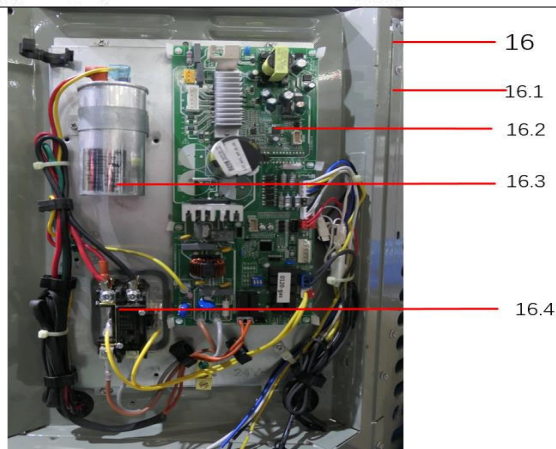

# Exploded View

Model

BAR5-36-15

ComfortStar®

EX_ID	Spare Parts Code	Part Name(EN)	Qty.		
1	12223000A02469	Side panel assembly	2		
1	12223000A02470	Side panel assembly	2		
2	12223000A02329	Support Plate	3		
3	12200104000038	Fan	1		
4	11301805000012	Motor Mounting bolt	4		
5	11002015015328	Brushless DC Motor	1		
6	12123000000464	Motor installation board ass'y	1		
7	12227700003729	Top cover	1		
8	11301002000001	Stainless steel bolts	8		
9	12223000001094	Top cover assembly	1		
10	15823000000263	Condenser ass'y	1		
11	15423000003178	Stop valve ass'y	1		
11.1	15500206000018	Block valve	1		
12	15423000005740	Discharge pipe assembly	1		
12.1	17400516000032	Pressure switch	1		
13	15423000000580	Stop valve ass'y	1		
13.1	15500206000026	Block valve	1		
14	12223000005894	Base assembly	1		
15	11102010000410	Fixed Speed Scroll compressor	1		
16	17223000008829	E-part box assembly	1		
16.1	12223000015849	Installation plate of electric parts subassembly	1		
16.2	17123000009518	Outdoor main control board assembly	1		
16.3	17400103000150	Capacitor	1		
16.4	11203502000032	AC contactor	1		
17	12223000016089	Side panel assembly	1		
18	12223000A05994	Side panel assembly	1		
19	17400513003814	Discharge Temperature switch	1		
20	11201007000073	Room Temperature Sensor	1		
21	11201007000136	Pipe Temperature Sensor	1		