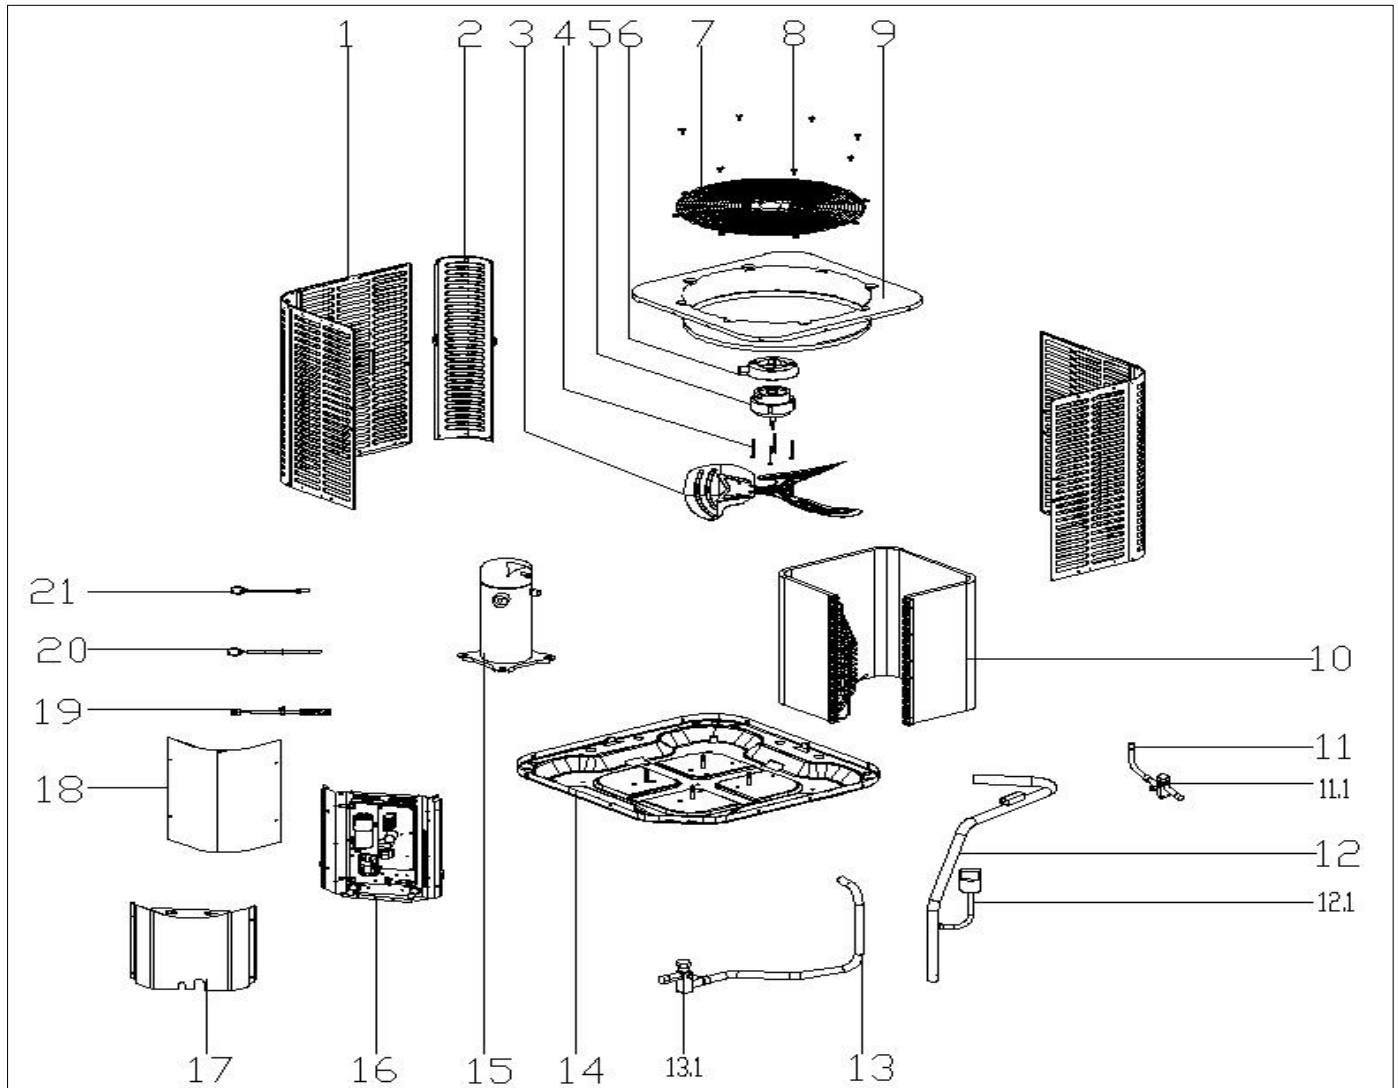

# Exploded View

Model

BAR5-36-15

ComfortStar®

EX_ID	Spare Parts Code	Part Name(EN)	Qty.		
1	12223000A02469	Side panel assembly	2		
1	12223000A02470	Side panel assembly	2		
2	12223000A02329	Support Plate	3		
3	12200104000038	Fan	1		
4	11301805000012	Motor Mounting bolt	4		
5	11002015015328	Brushless DC Motor	1		
6	12123000000464	Motor installation board ass'y	1		
7	12227700003729	Top cover	1		
8	11301002000001	Stainless steel bolts	8		
9	12223000001094	Top cover assembly	1		
10	15823000000263	Condenser ass'y	1		
11	15423000003178	Stop valve ass'y	1		
11.1	15500206000018	Block valve	1		
12	15423000005740	Discharge pipe assembly	1		
12.1	17400516000032	Pressure switch	1		
13	15423000000580	Stop valve ass'y	1		
13.1	15500206000026	Block valve	1		
14	12223000005894	Base assembly	1		
15	11102010000410	Fixed Speed Scroll compressor	1		
16	17223000008829	E-part box assembly	1		
16.1	12223000015849	Installation plate of electric parts subassembly	1		
16.2	17123000009518	Outdoor main control board assembly	1		
16.3	17400103000150	Capacitor	1		
16.4	11203502000032	AC contactor	1		
17	12223000016089	Side panel assembly	1		
18	12223000A05994	Side panel assembly	1		
19	17400513003814	Discharge Temperature switch	1		
20	11201007000073	Room Temperature Sensor	1		
21	11201007000136	Pipe Temperature Sensor	1		